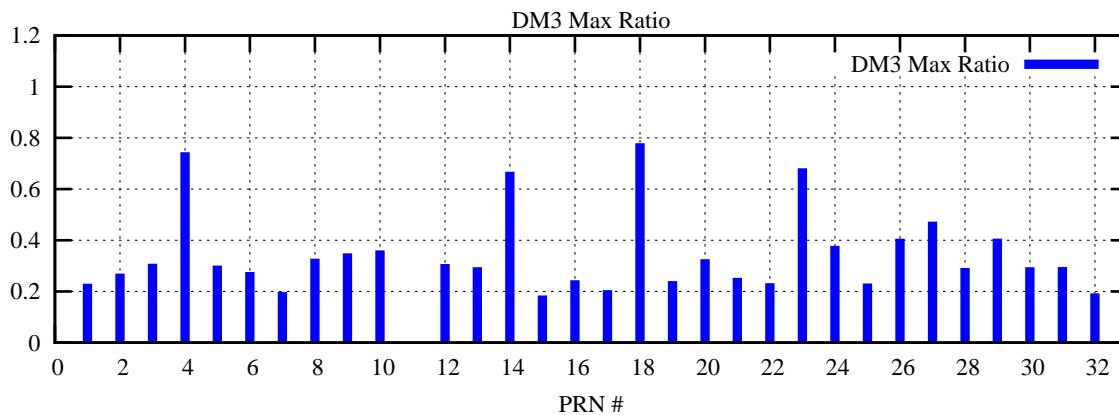

Ratio (PRN Bias/Threshold)

GpsWeek 2141 Day 0

Skinny (Type 0): PRN 8 22
Broad (Type 2): PRN 7 15 17 21 24