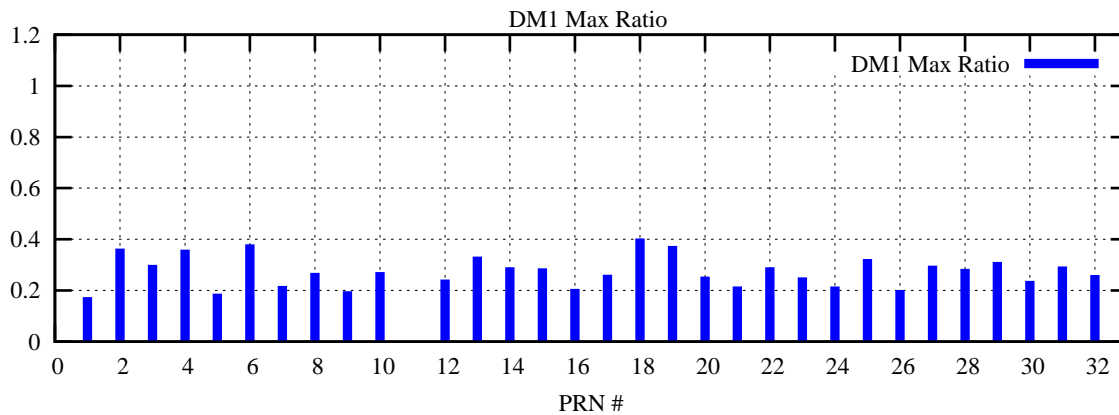

Ratio (PRN Bias/Threshold)

GpsWeek 2141 Day 0

Skinny (Type 0): PRN 8 22
Broad (Type 2): PRN 7 15 17 21 24