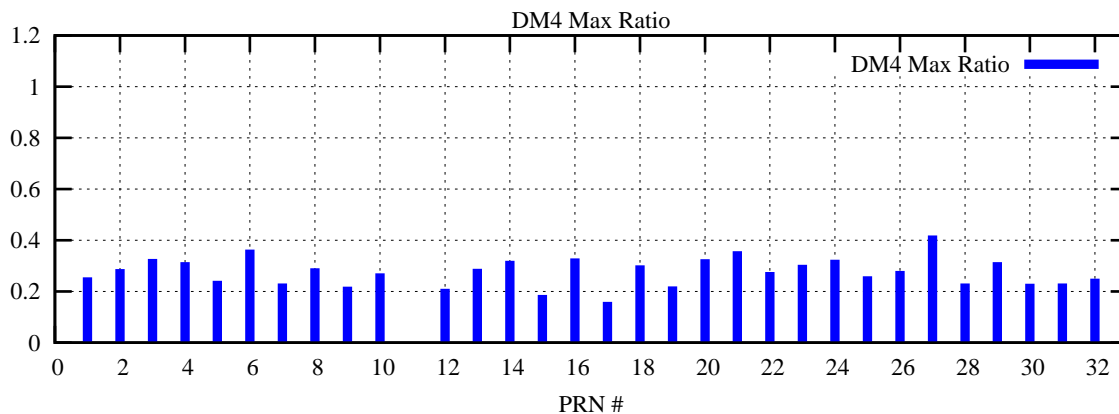

Ratio (PRN Bias/Threshold)

GpsWeek 2141 Day 0

Skinny (Type 0): PRN 8 22
Broad (Type 2): PRN 7 15 17 21 24