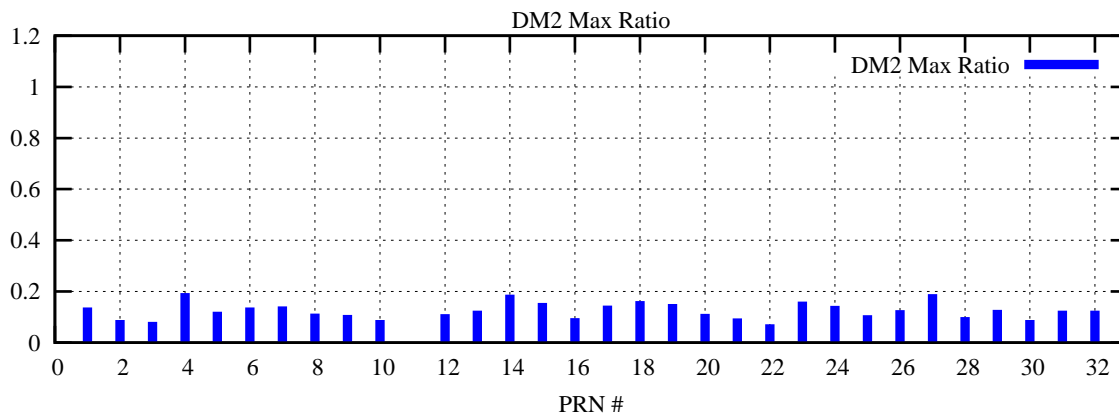

Ratio (PRN Bias/Threshold)

GpsWeek 2141 Day 0

Skinny (Type 0): PRN 8 22
Broad (Type 2): PRN 7 15 17 21 24