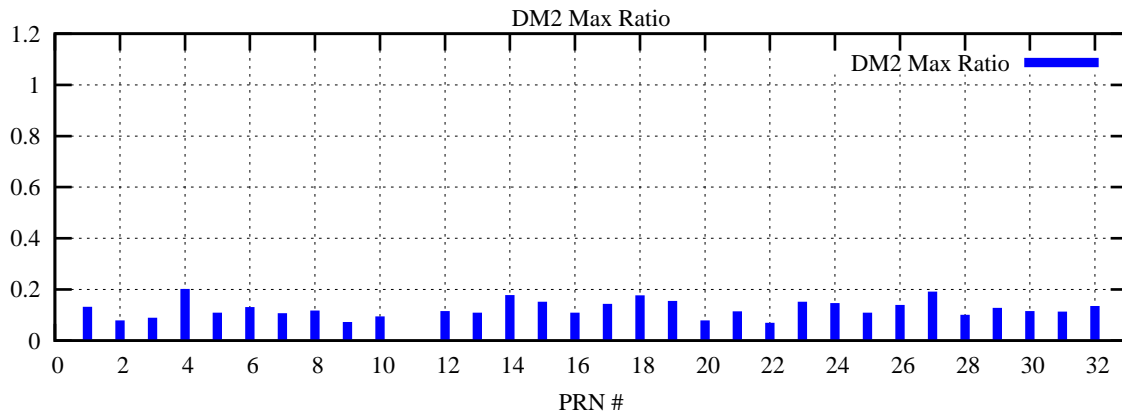

Ratio (PRN Bias/Threshold)

GpsWeek 2141 Day 1

Skinny (Type 0): PRN 8 22
Broad (Type 2): PRN 7 15 17 21 24