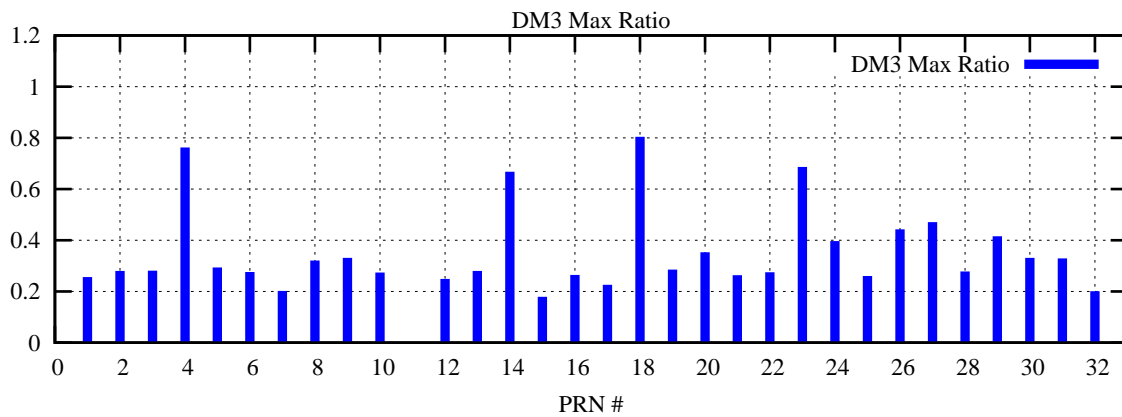

Ratio (PRN Bias/Threshold)

GpsWeek 2141 Day 1

Skinny (Type 0): PRN 8 22
Broad (Type 2): PRN 7 15 17 21 24