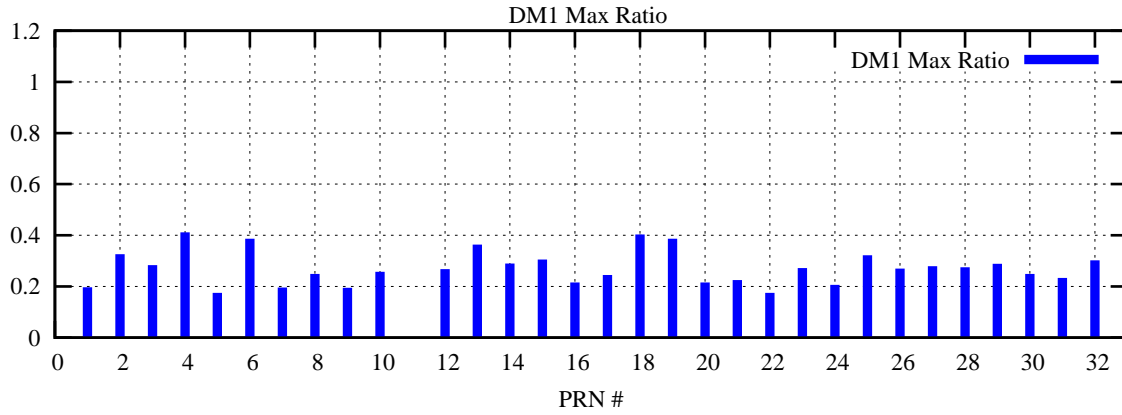

Ratio (PRN Bias/Threshold)

GpsWeek 2141 Day 1

Skinny (Type 0): PRN 8 22
Broad (Type 2): PRN 7 15 17 21 24