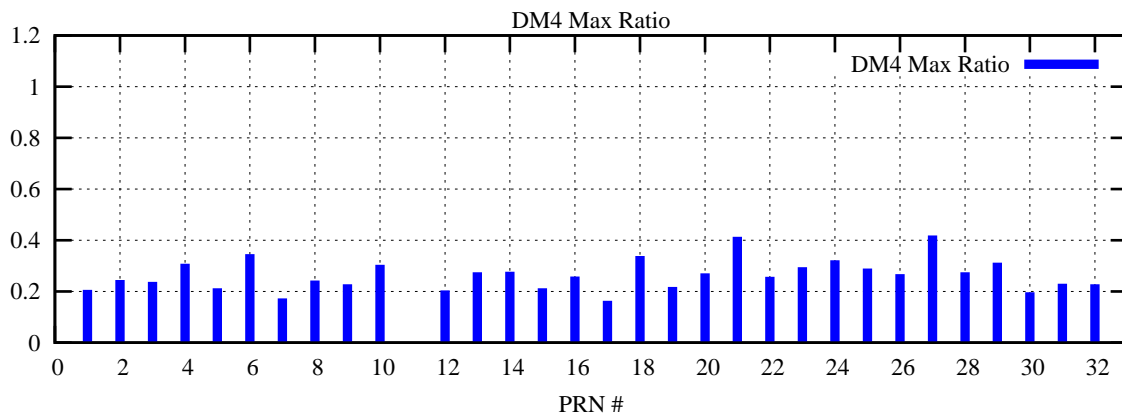

Ratio (PRN Bias/Threshold)

GpsWeek 2141 Day 1

Skinny (Type 0): PRN 8 22
Broad (Type 2): PRN 7 15 17 21 24