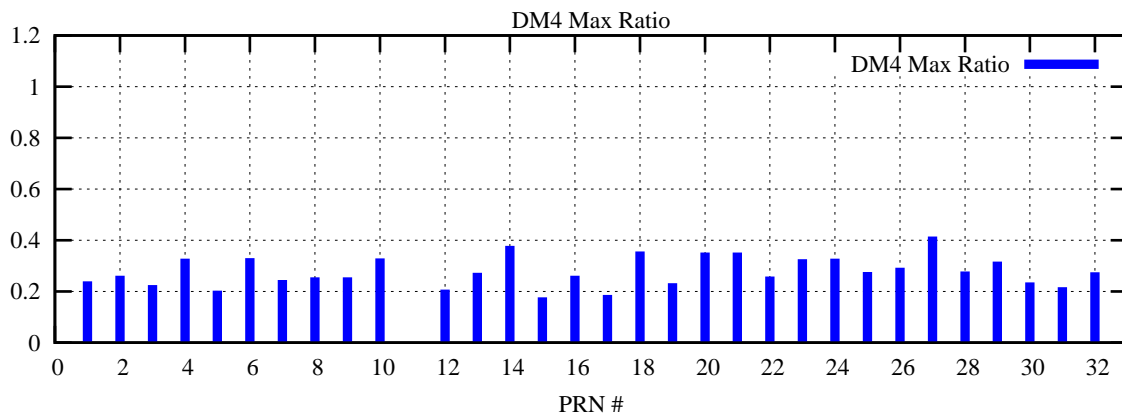

Ratio (PRN Bias/Threshold)

GpsWeek 2141 Day 3

Skinny (Type 0): PRN 8 22
Broad (Type 2): PRN 7 15 17 21 24