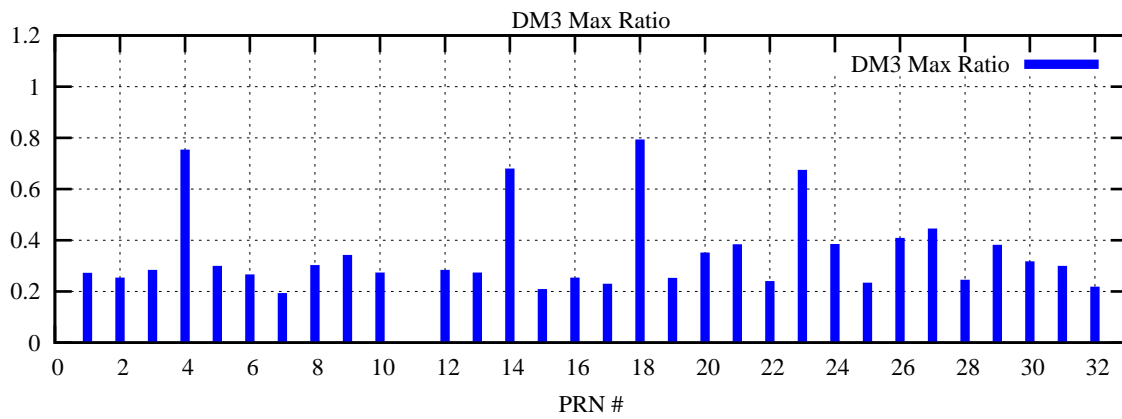

Ratio (PRN Bias/Threshold)

GpsWeek 2141 Day 3

Skinny (Type 0): PRN 8 22
Broad (Type 2): PRN 7 15 17 21 24