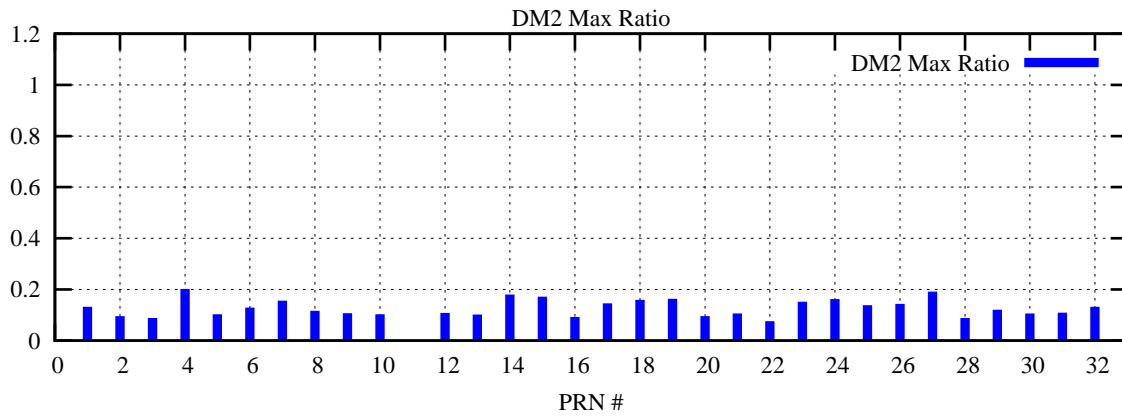

Ratio (PRN Bias/Threshold)

GpsWeek 2141 Day 3

Skinny (Type 0): PRN 8 22
Broad (Type 2): PRN 7 15 17 21 24