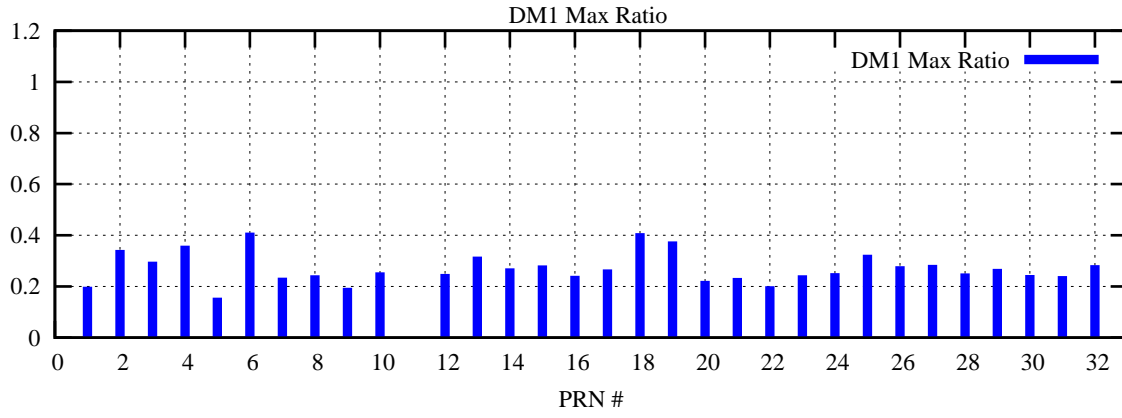

Ratio (PRN Bias/Threshold)

GpsWeek 2141 Day 3

Skinny (Type 0): PRN 8 22
Broad (Type 2): PRN 7 15 17 21 24