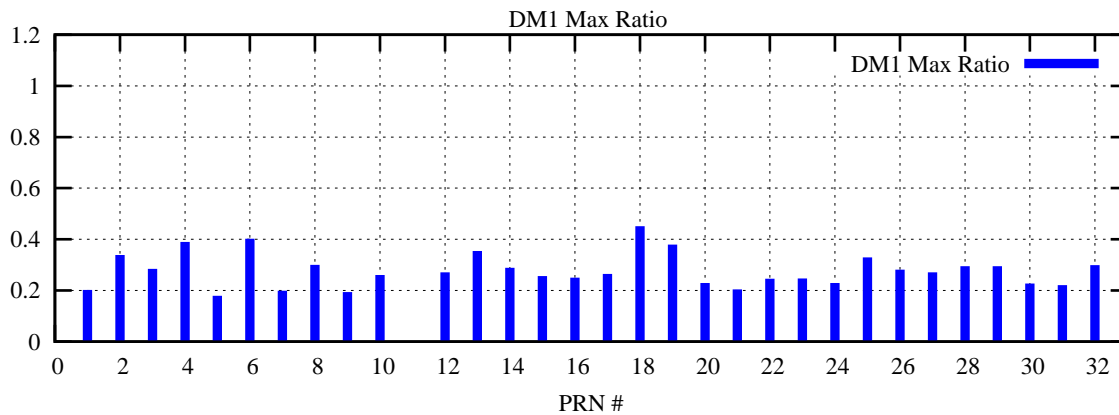

Ratio (PRN Bias/Threshold)

GpsWeek 2141 Day 4

Skinny (Type 0): PRN 8 22  
Broad (Type 2): PRN 7 15 17 21 24