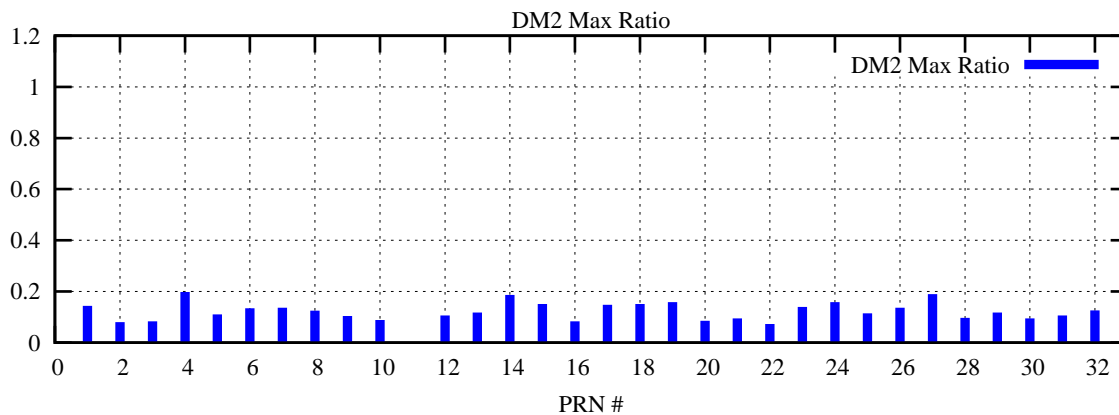

Ratio (PRN Bias/Threshold)

GpsWeek 2141 Day 4

Skinny (Type 0): PRN 8 22  
Broad (Type 2): PRN 7 15 17 21 24