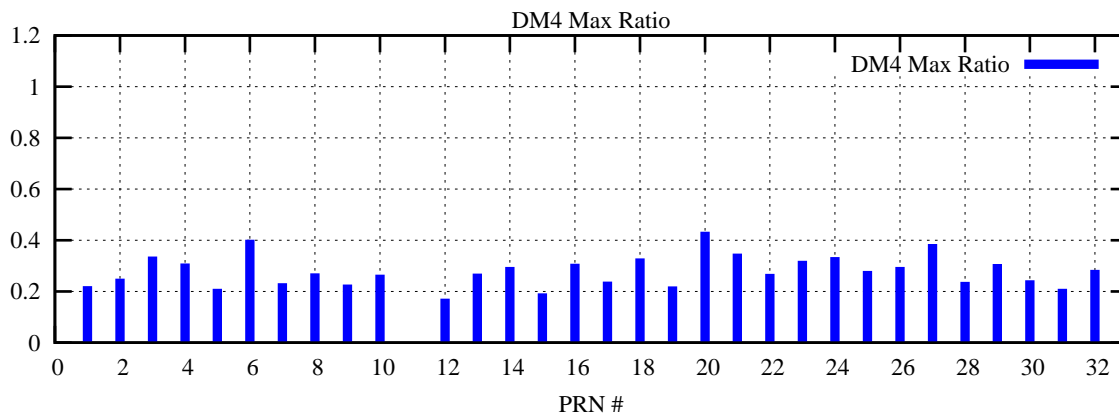

Ratio (PRN Bias/Threshold)

GpsWeek 2141 Day 4

Skinny (Type 0): PRN 8 22  
Broad (Type 2): PRN 7 15 17 21 24