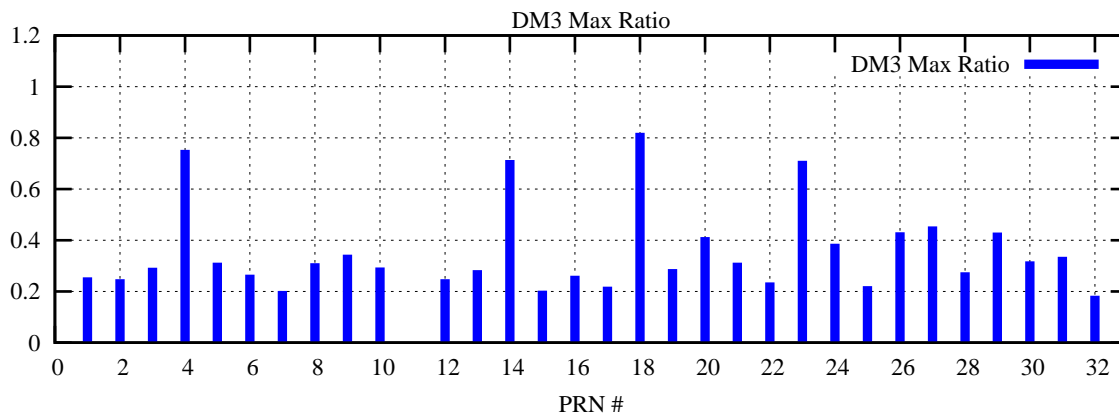

Ratio (PRN Bias/Threshold)

GpsWeek 2141 Day 4

Skinny (Type 0): PRN 8 22  
Broad (Type 2): PRN 7 15 17 21 24