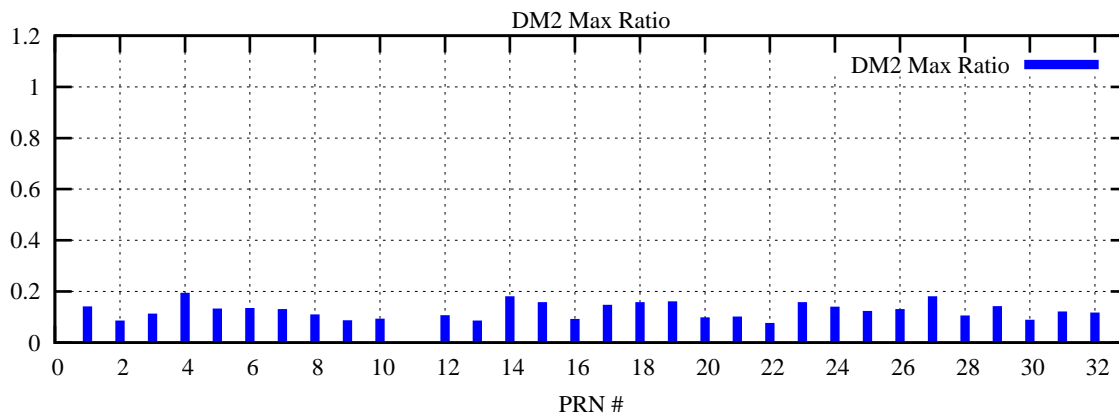

Ratio (PRN Bias/Threshold)

GpsWeek 2141 Day 6

Skinny (Type 0): PRN 8 22  
Broad (Type 2): PRN 7 15 17 21 24