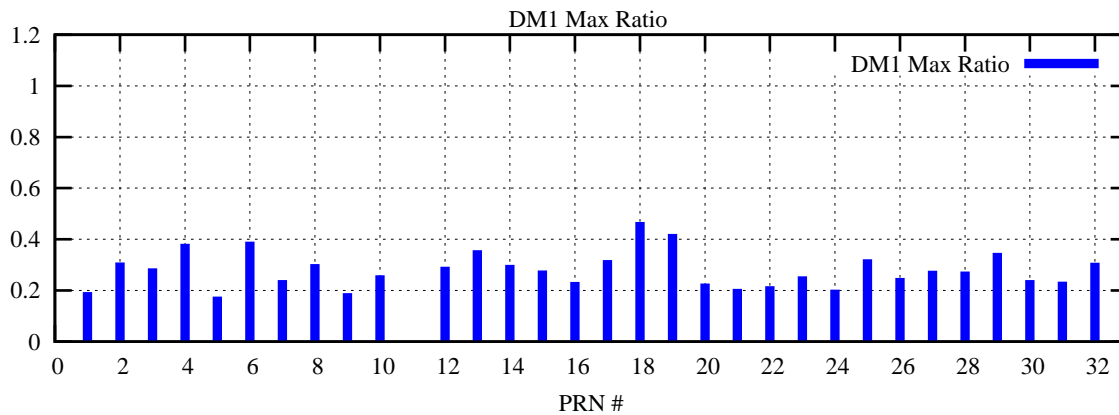

Ratio (PRN Bias/Threshold)

GpsWeek 2141 Day 6

Skinny (Type 0): PRN 8 22  
Broad (Type 2): PRN 7 15 17 21 24