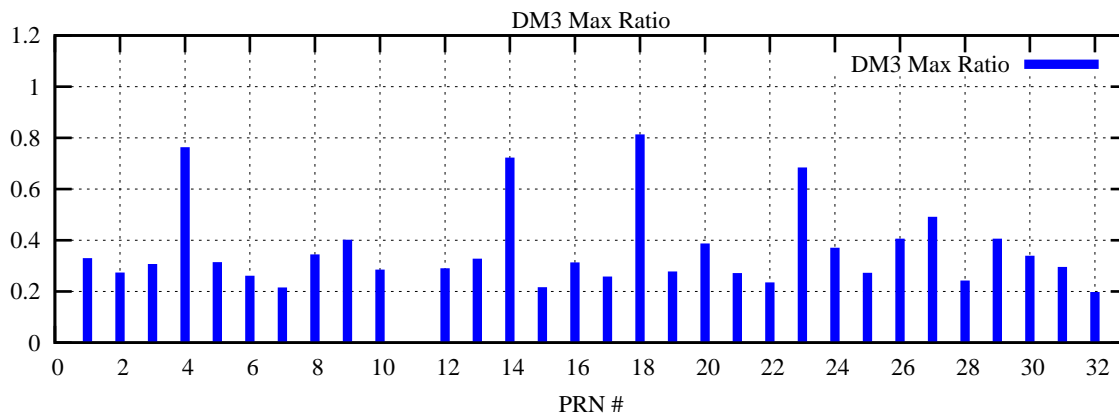

Ratio (PRN Bias/Threshold)

GpsWeek 2141 Day 6

Skinny (Type 0): PRN 8 22  
Broad (Type 2): PRN 7 15 17 21 24