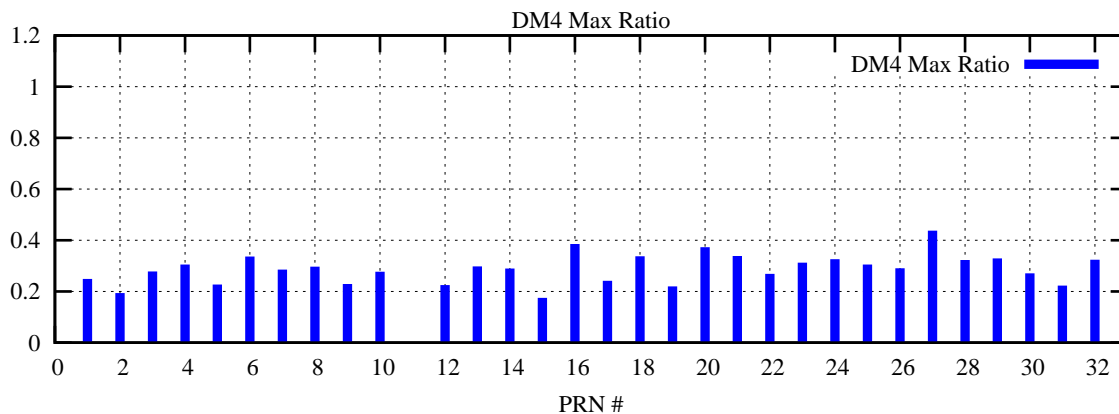

Ratio (PRN Bias/Threshold)

GpsWeek 2141 Day 6

Skinny (Type 0): PRN 8 22  
Broad (Type 2): PRN 7 15 17 21 24