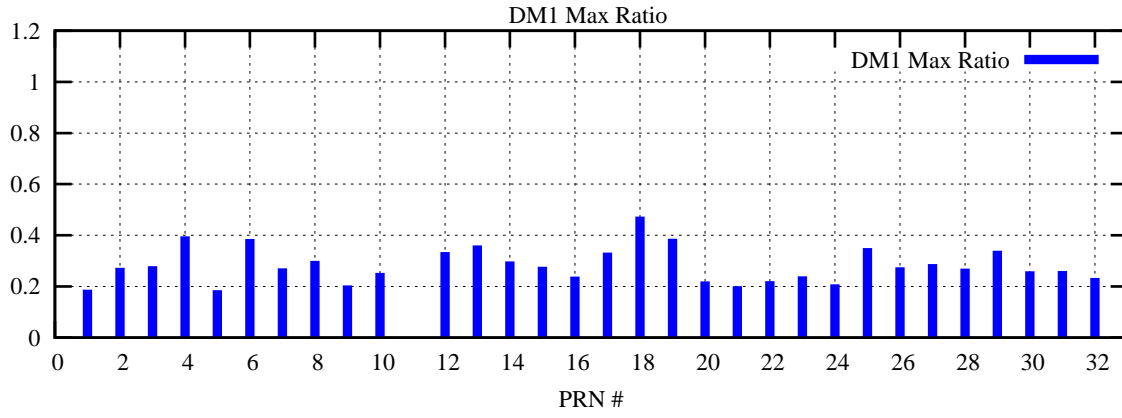

Ratio (PRN Bias/Threshold)

GpsWeek 2142 Day 0

Skinny (Type 0): PRN 8 22
Broad (Type 2): PRN 7 15 17 21 24