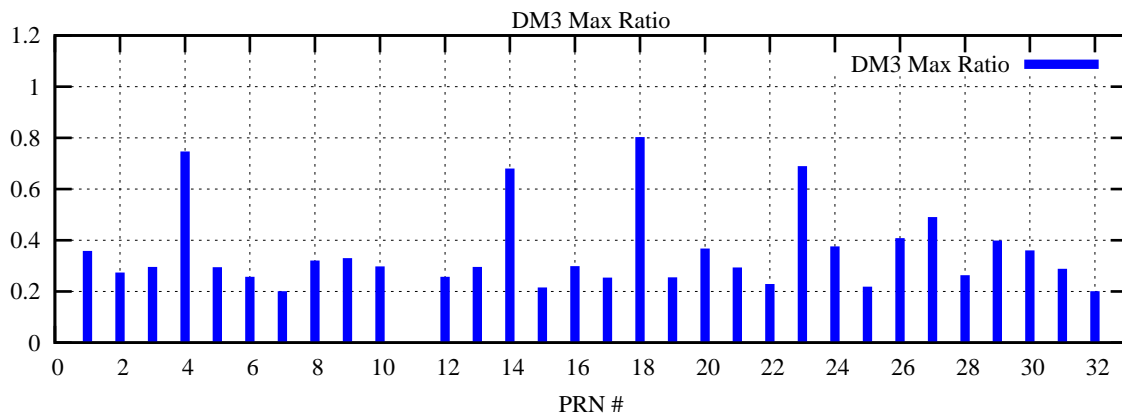

Ratio (PRN Bias/Threshold)

GpsWeek 2142 Day 0

Skinny (Type 0): PRN 8 22
Broad (Type 2): PRN 7 15 17 21 24