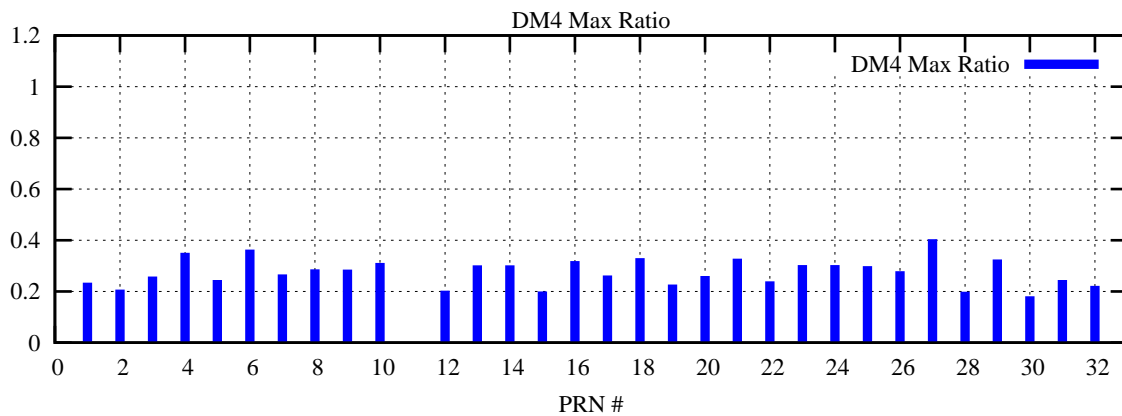

Ratio (PRN Bias/Threshold)

GpsWeek 2142 Day 0

Skinny (Type 0): PRN 8 22
Broad (Type 2): PRN 7 15 17 21 24