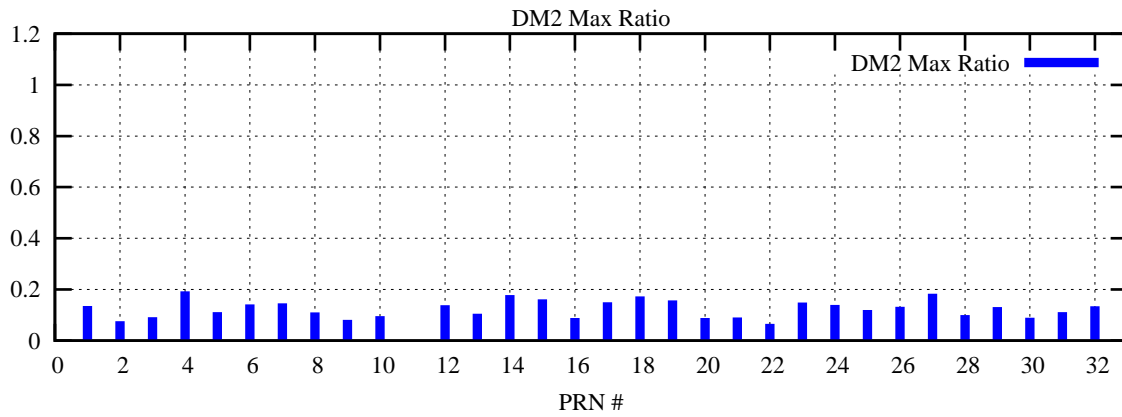

Ratio (PRN Bias/Threshold)

GpsWeek 2142 Day 0

Skinny (Type 0): PRN 8 22
Broad (Type 2): PRN 7 15 17 21 24