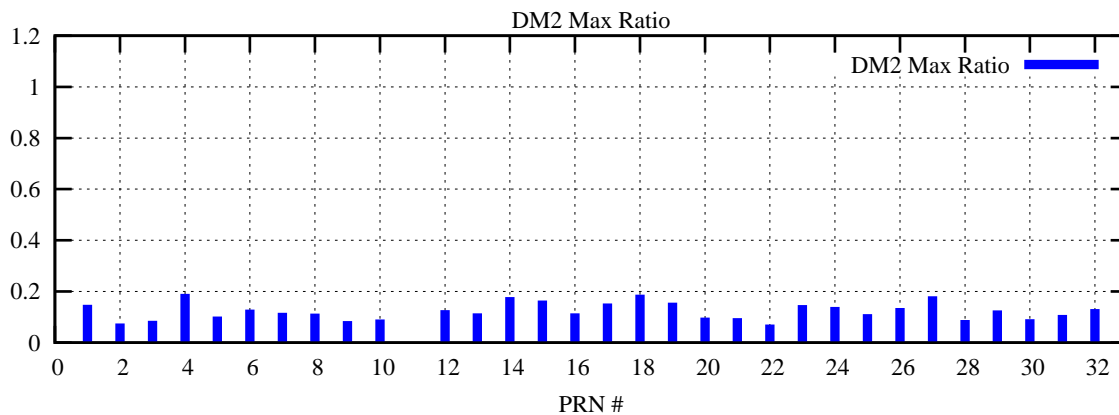

Ratio (PRN Bias/Threshold)

GpsWeek 2142 Day 1

Skinny (Type 0): PRN 8 22  
Broad (Type 2): PRN 7 15 17 21 24