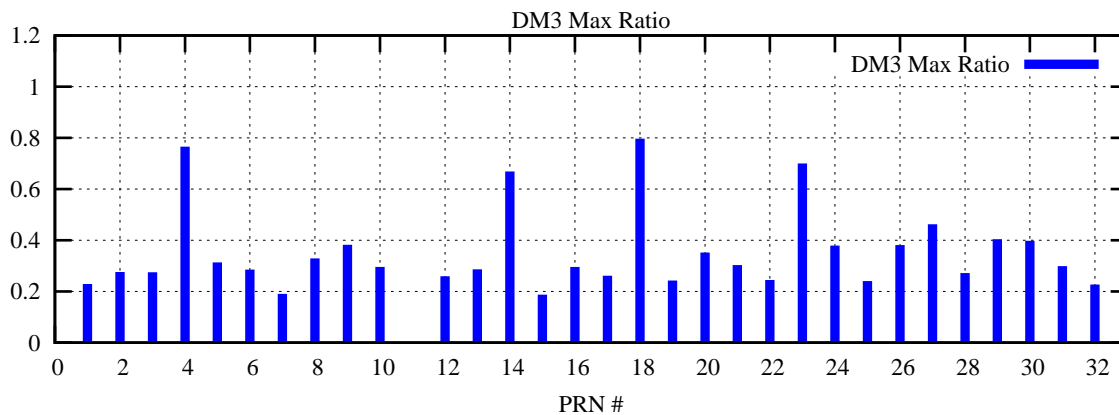

Ratio (PRN Bias/Threshold)

GpsWeek 2142 Day 1

Skinny (Type 0): PRN 8 22  
Broad (Type 2): PRN 7 15 17 21 24