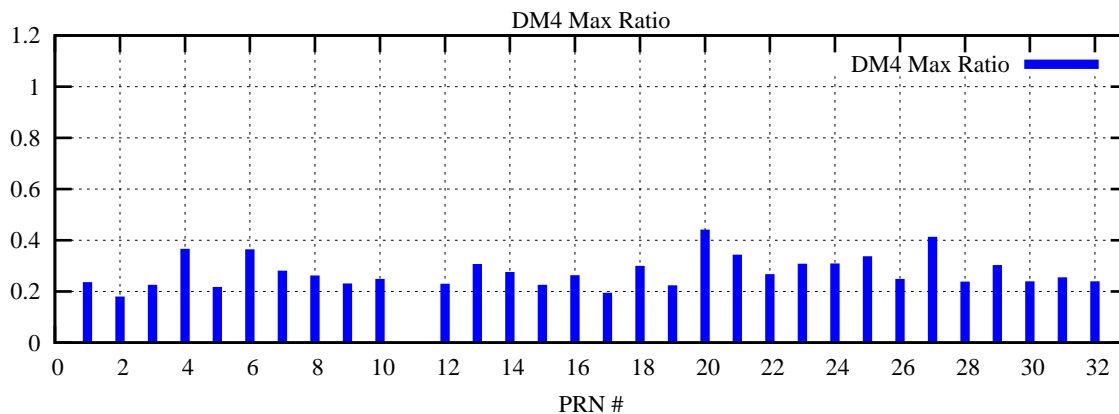

Ratio (PRN Bias/Threshold)

GpsWeek 2142 Day 1

Skinny (Type 0): PRN 8 22  
Broad (Type 2): PRN 7 15 17 21 24