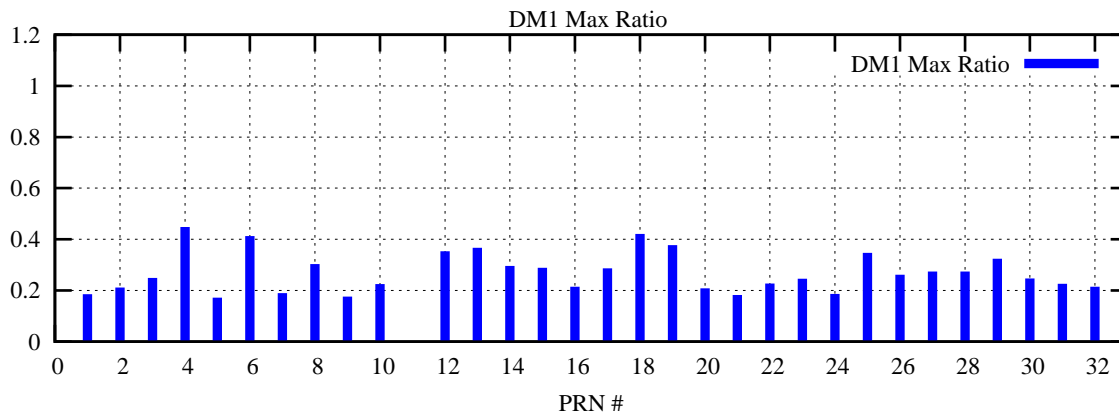

Ratio (PRN Bias/Threshold)

GpsWeek 2142 Day 1

Skinny (Type 0): PRN 8 22  
Broad (Type 2): PRN 7 15 17 21 24