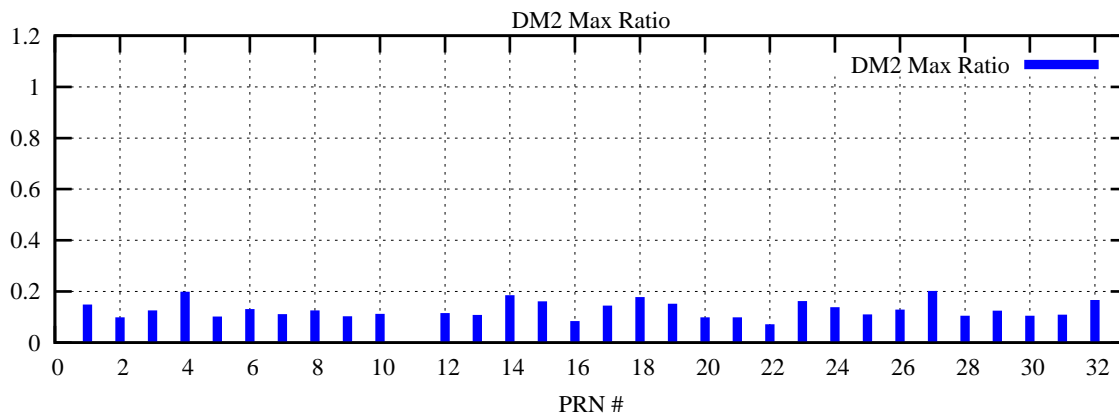

Ratio (PRN Bias/Threshold)

GpsWeek 2142 Day 3

Skinny (Type 0): PRN 8 22  
Broad (Type 2): PRN 7 15 17 21 24