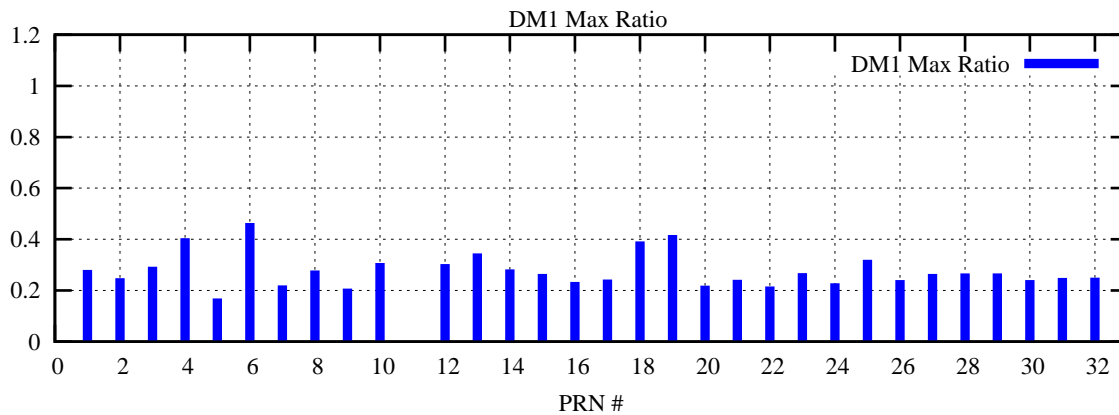

Ratio (PRN Bias/Threshold)

GpsWeek 2142 Day 3

Skinny (Type 0): PRN 8 22  
Broad (Type 2): PRN 7 15 17 21 24