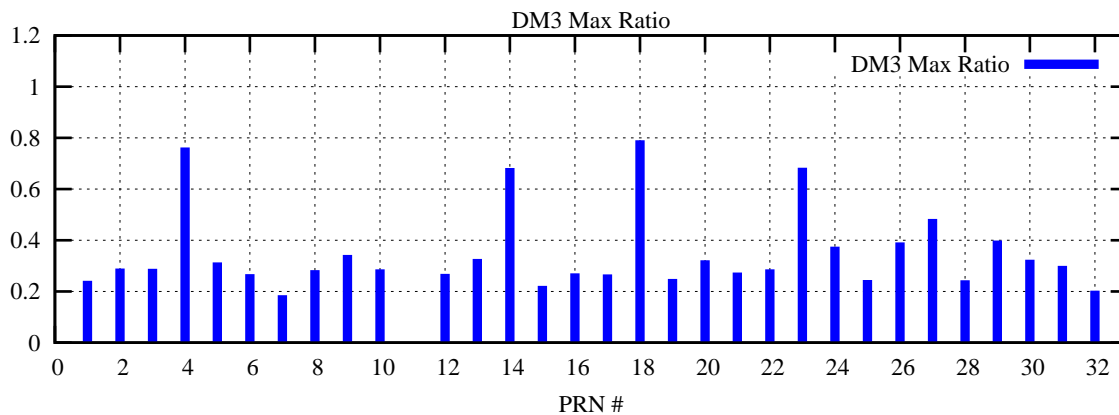

Ratio (PRN Bias/Threshold)

GpsWeek 2142 Day 3

Skinny (Type 0): PRN 8 22  
Broad (Type 2): PRN 7 15 17 21 24