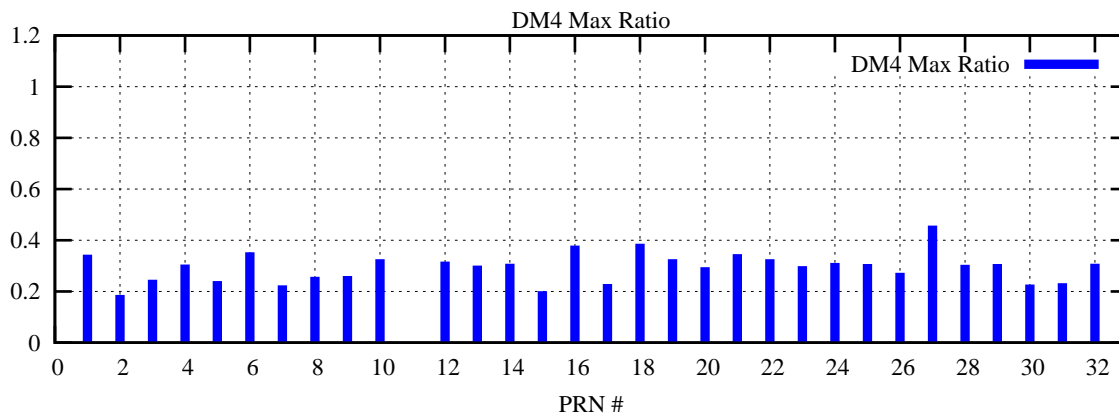

Ratio (PRN Bias/Threshold)

GpsWeek 2142 Day 3

Skinny (Type 0): PRN 8 22  
Broad (Type 2): PRN 7 15 17 21 24