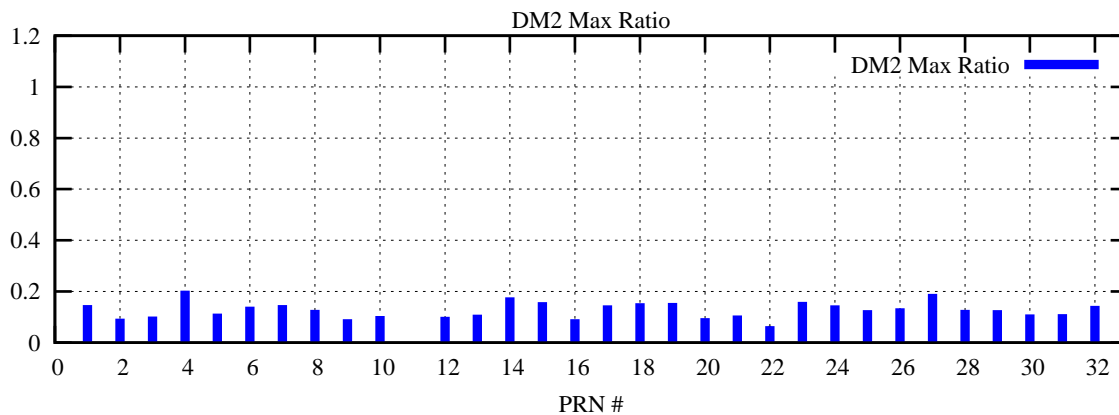

Ratio (PRN Bias/Threshold)

GpsWeek 2142 Day 4

Skinny (Type 0): PRN 8 22
Broad (Type 2): PRN 7 15 17 21 24