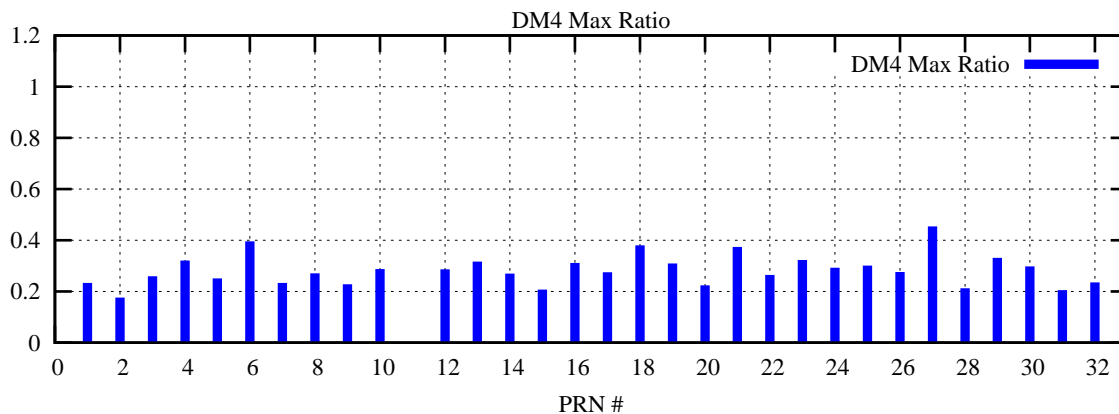

Ratio (PRN Bias/Threshold)

GpsWeek 2142 Day 4

Skinny (Type 0): PRN 8 22
Broad (Type 2): PRN 7 15 17 21 24