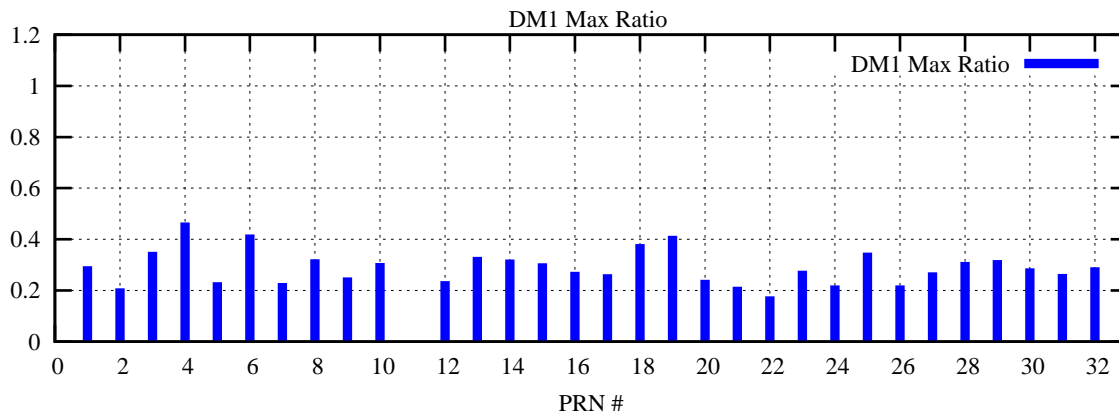

Ratio (PRN Bias/Threshold)

GpsWeek 2142 Day 4

Skinny (Type 0): PRN 8 22
Broad (Type 2): PRN 7 15 17 21 24