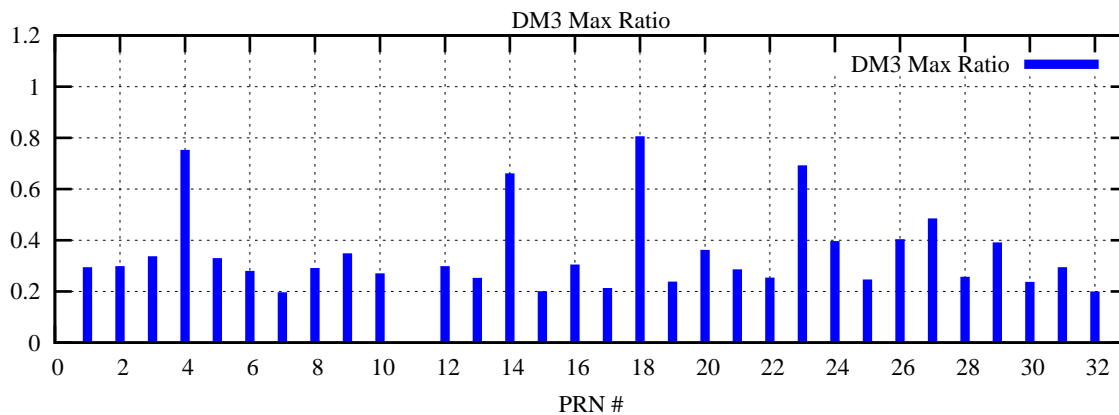

Ratio (PRN Bias/Threshold)

GpsWeek 2142 Day 4

Skinny (Type 0): PRN 8 22
Broad (Type 2): PRN 7 15 17 21 24