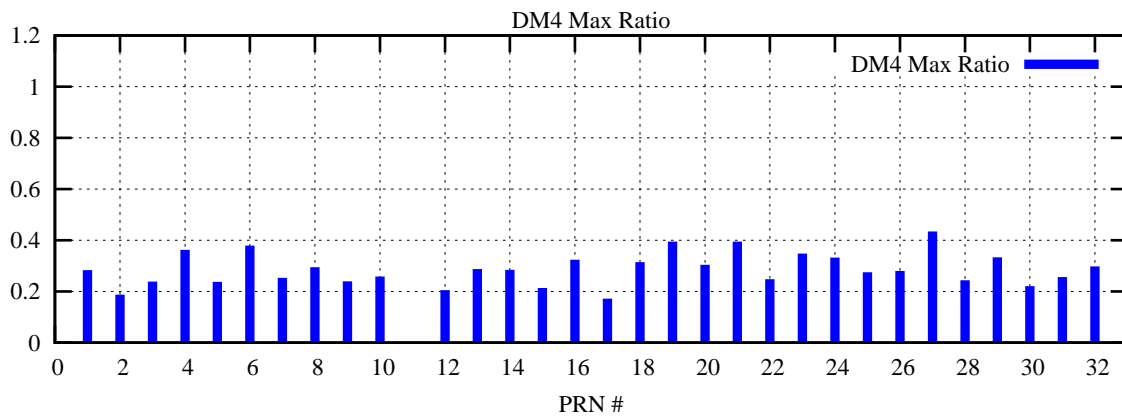

Ratio (PRN Bias/Threshold)

GpsWeek 2142 Day 6

Skinny (Type 0): PRN 8 22
Broad (Type 2): PRN 7 15 17 21 24