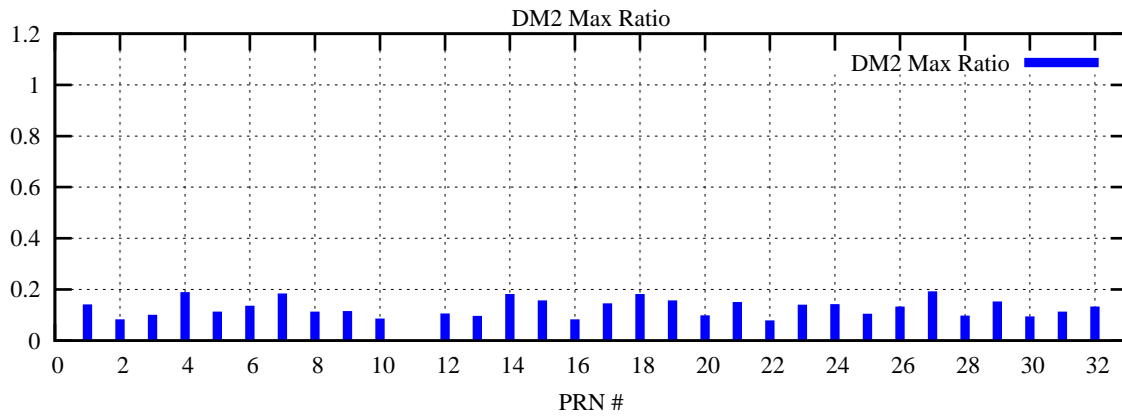

Ratio (PRN Bias/Threshold)

GpsWeek 2142 Day 6

Skinny (Type 0): PRN 8 22
Broad (Type 2): PRN 7 15 17 21 24