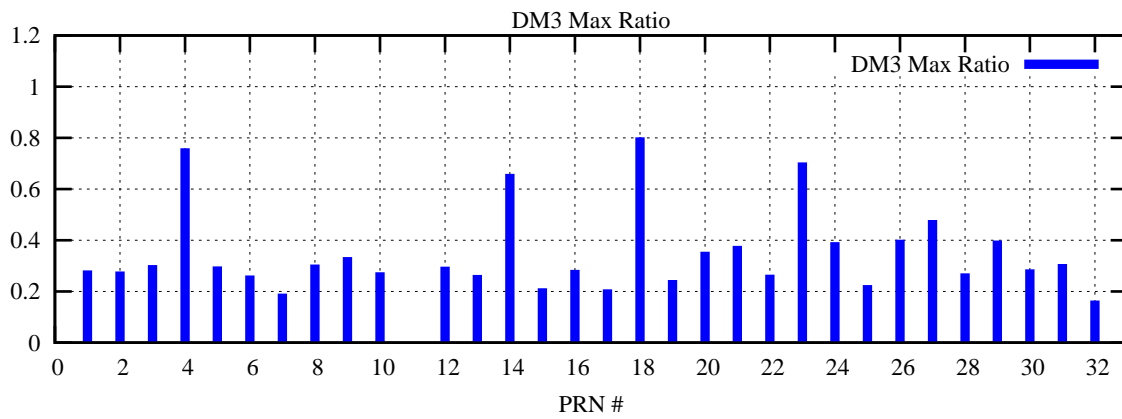

Ratio (PRN Bias/Threshold)

GpsWeek 2142 Day 6

Skinny (Type 0): PRN 8 22
Broad (Type 2): PRN 7 15 17 21 24