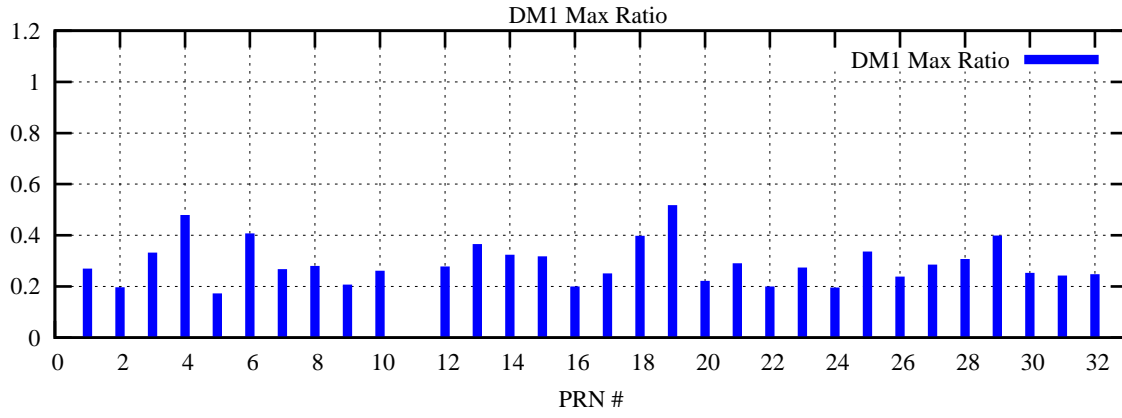

Ratio (PRN Bias/Threshold)

GpsWeek 2142 Day 6

Skinny (Type 0): PRN 8 22
Broad (Type 2): PRN 7 15 17 21 24