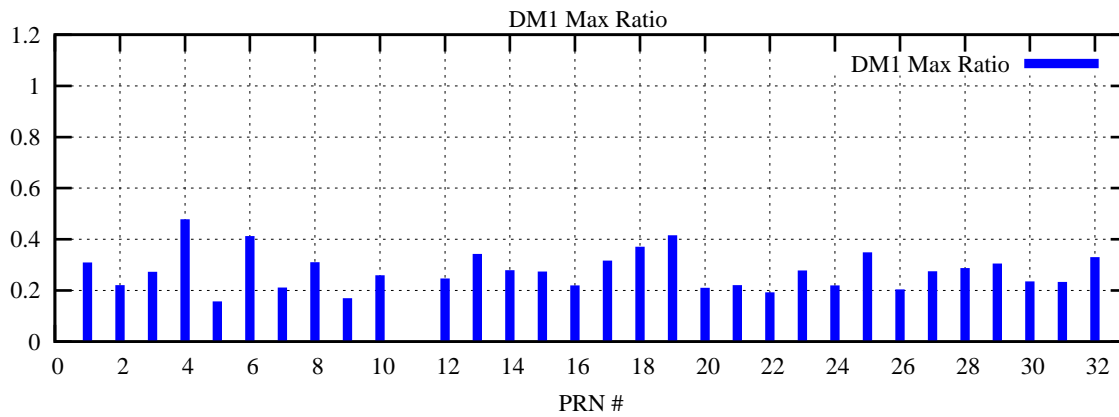

Ratio (PRN Bias/Threshold)

GpsWeek 2143 Day 0

Skinny (Type 0): PRN 8 22
Broad (Type 2): PRN 7 15 17 21 24