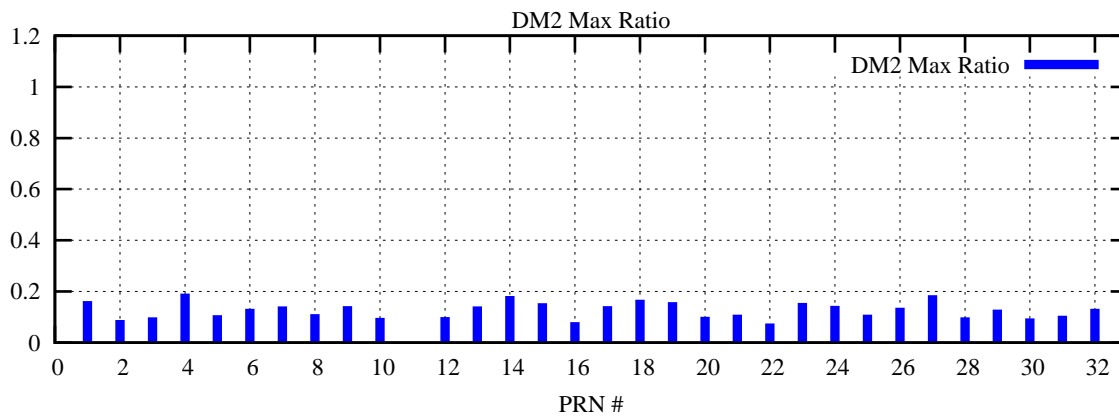

Ratio (PRN Bias/Threshold)

GpsWeek 2143 Day 0

Skinny (Type 0): PRN 8 22
Broad (Type 2): PRN 7 15 17 21 24