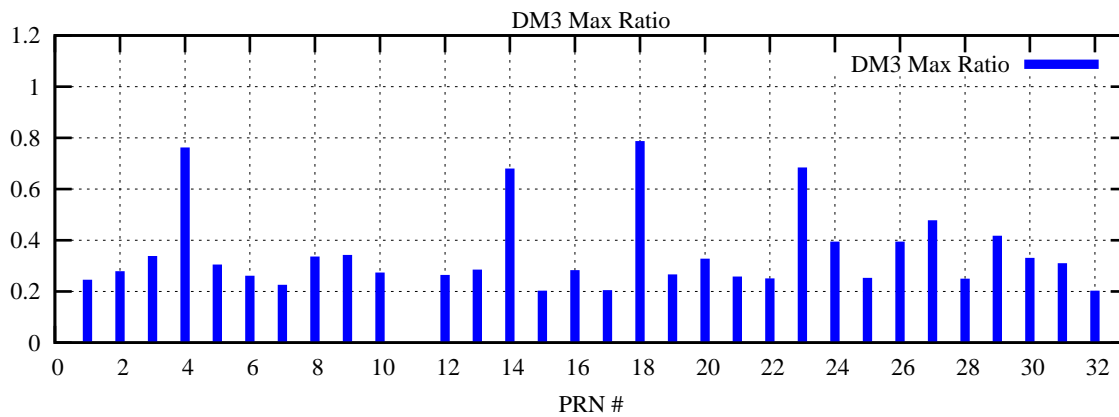

Ratio (PRN Bias/Threshold)

GpsWeek 2143 Day 0

Skinny (Type 0): PRN 8 22
Broad (Type 2): PRN 7 15 17 21 24