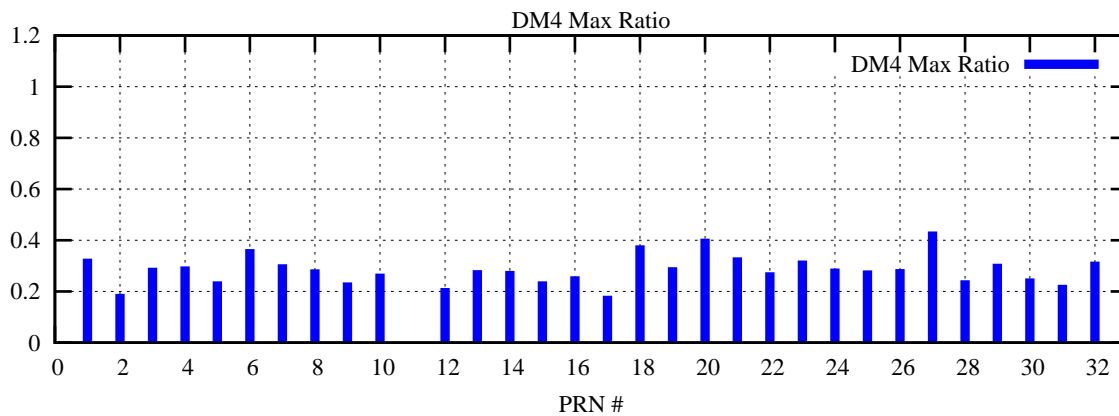

Ratio (PRN Bias/Threshold)

GpsWeek 2143 Day 0

Skinny (Type 0): PRN 8 22
Broad (Type 2): PRN 7 15 17 21 24