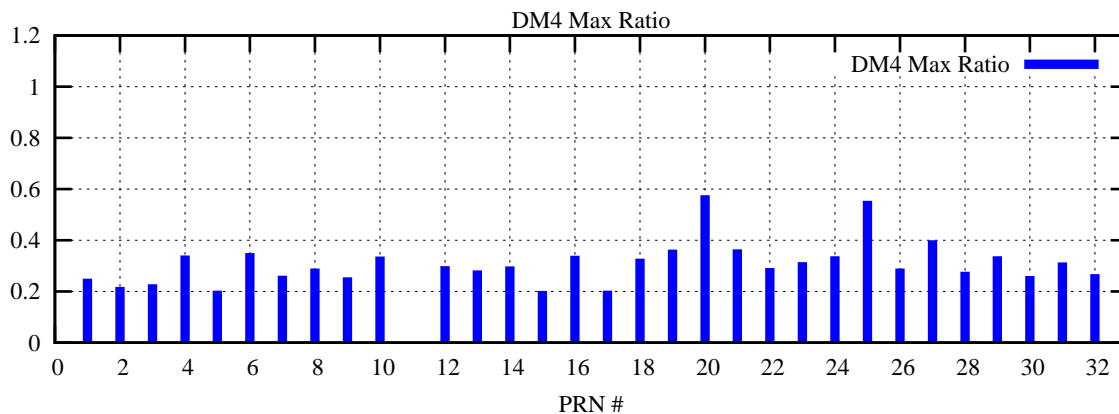

Ratio (PRN Bias/Threshold)

GpsWeek 2143 Day 6

Skinny (Type 0): PRN 8 22
Broad (Type 2): PRN 7 15 17 21 24