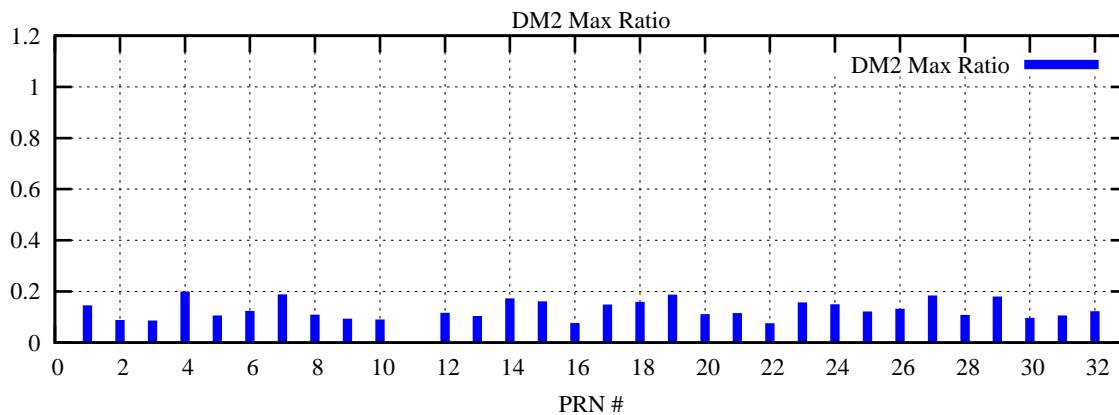

Ratio (PRN Bias/Threshold)

GpsWeek 2143 Day 6

Skinny (Type 0): PRN 8 22
Broad (Type 2): PRN 7 15 17 21 24