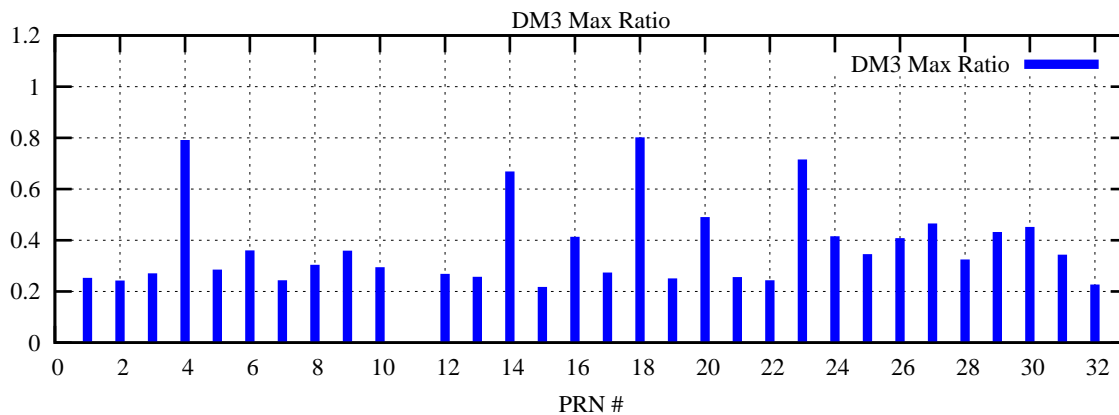

Ratio (PRN Bias/Threshold)

GpsWeek 2143 Day 6

Skinny (Type 0): PRN 8 22
Broad (Type 2): PRN 7 15 17 21 24