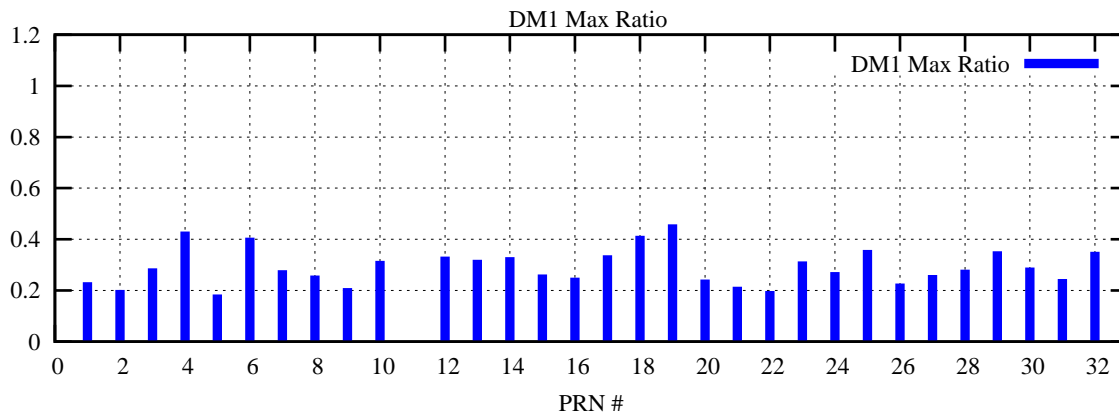

Ratio (PRN Bias/Threshold)

GpsWeek 2143 Day 6

Skinny (Type 0): PRN 8 22
Broad (Type 2): PRN 7 15 17 21 24