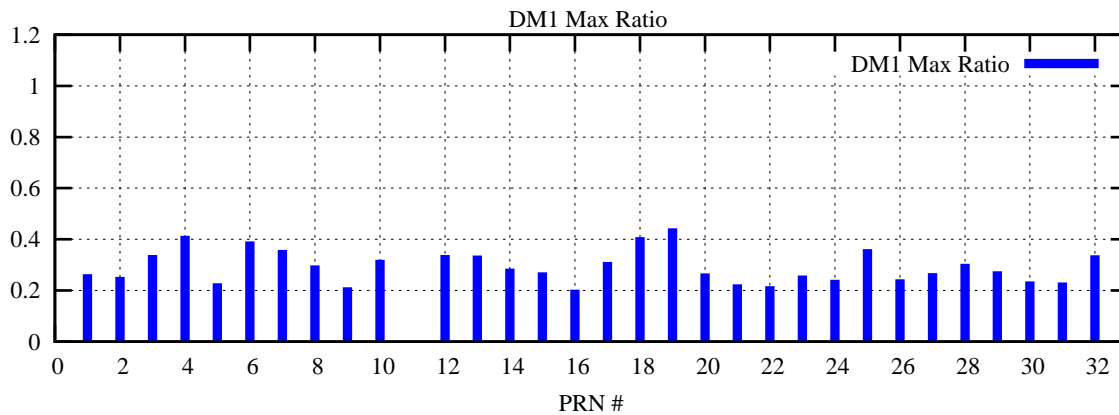

Ratio (PRN Bias/Threshold)

GpsWeek 2144 Day 0

Skinny (Type 0): PRN 8 22
Broad (Type 2): PRN 7 15 17 21 24