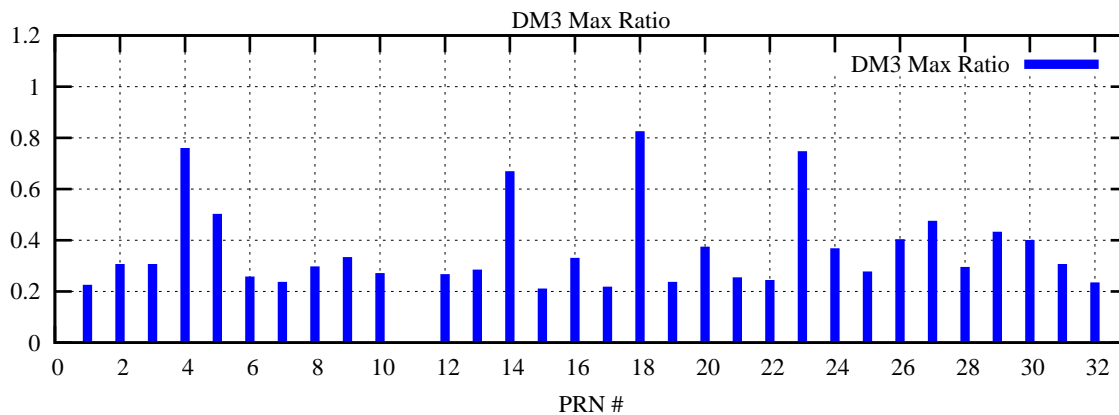

Ratio (PRN Bias/Threshold)

GpsWeek 2144 Day 0

Skinny (Type 0): PRN 8 22
Broad (Type 2): PRN 7 15 17 21 24