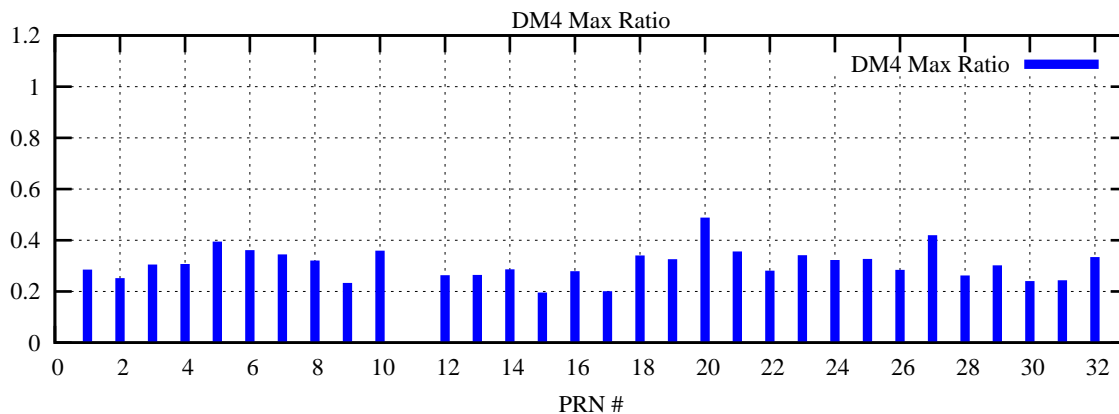

Ratio (PRN Bias/Threshold)

GpsWeek 2144 Day 0

Skinny (Type 0): PRN 8 22
Broad (Type 2): PRN 7 15 17 21 24