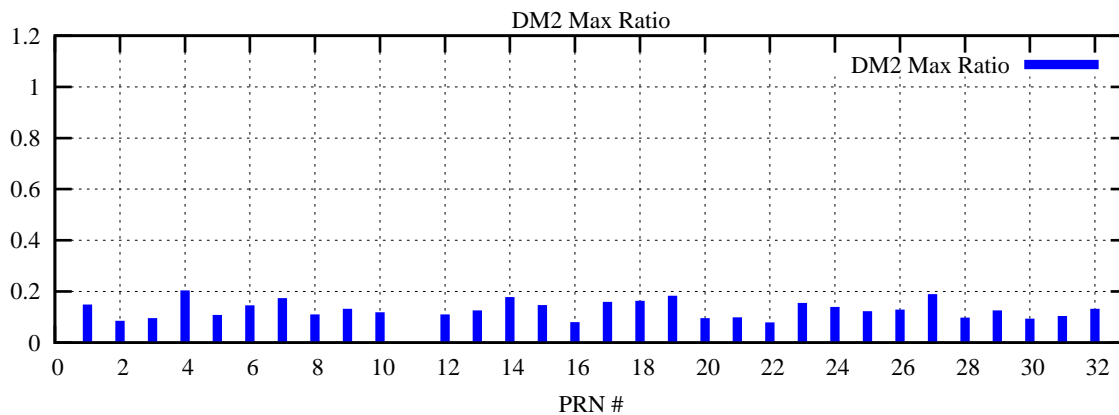

Ratio (PRN Bias/Threshold)

GpsWeek 2144 Day 0

Skinny (Type 0): PRN 8 22
Broad (Type 2): PRN 7 15 17 21 24