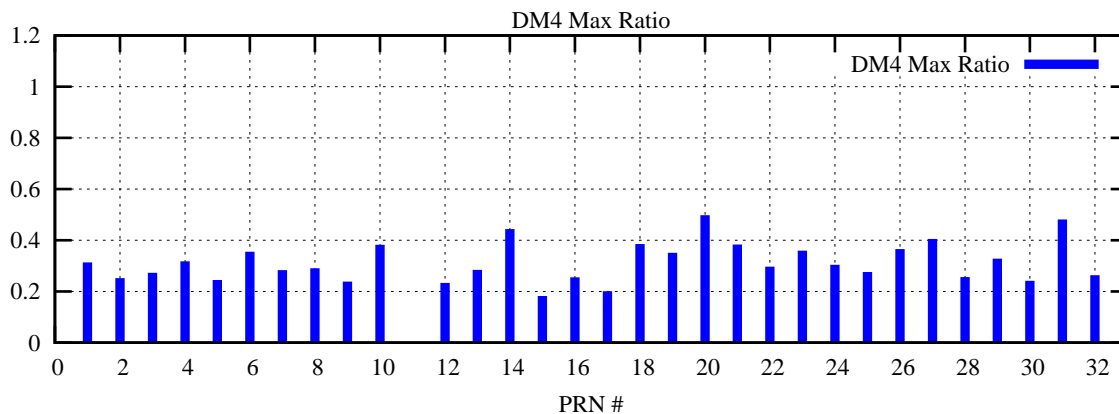

Ratio (PRN Bias/Threshold)

GpsWeek 2144 Day 1

Skinny (Type 0): PRN 8 22
Broad (Type 2): PRN 7 15 17 21 24