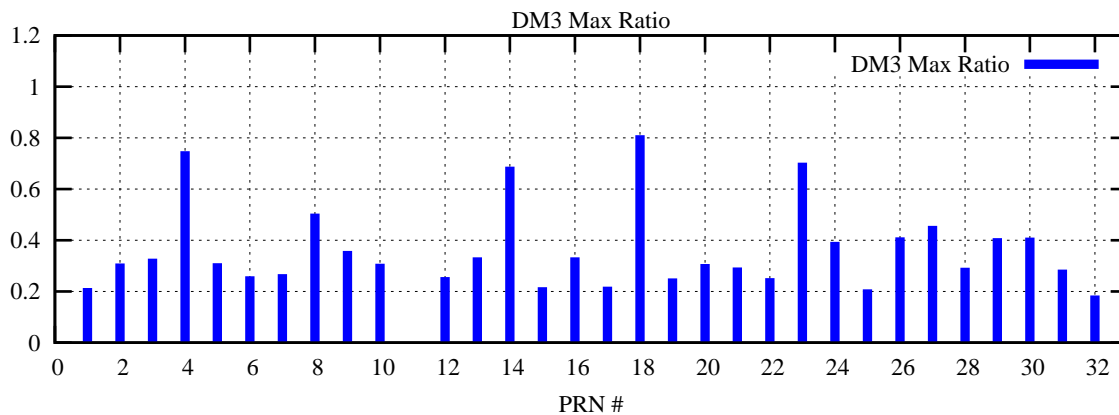

Ratio (PRN Bias/Threshold)

GpsWeek 2144 Day 1

Skinny (Type 0): PRN 8 22
Broad (Type 2): PRN 7 15 17 21 24