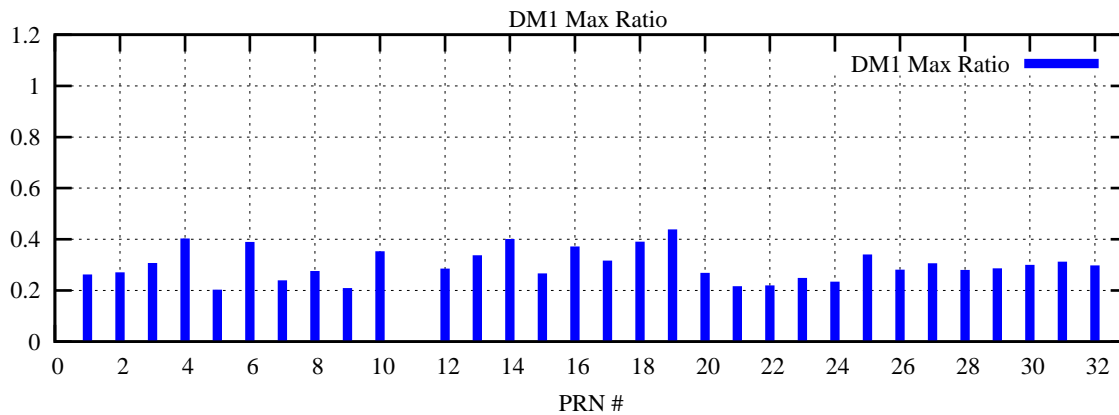

Ratio (PRN Bias/Threshold)

GpsWeek 2144 Day 1

Skinny (Type 0): PRN 8 22
Broad (Type 2): PRN 7 15 17 21 24