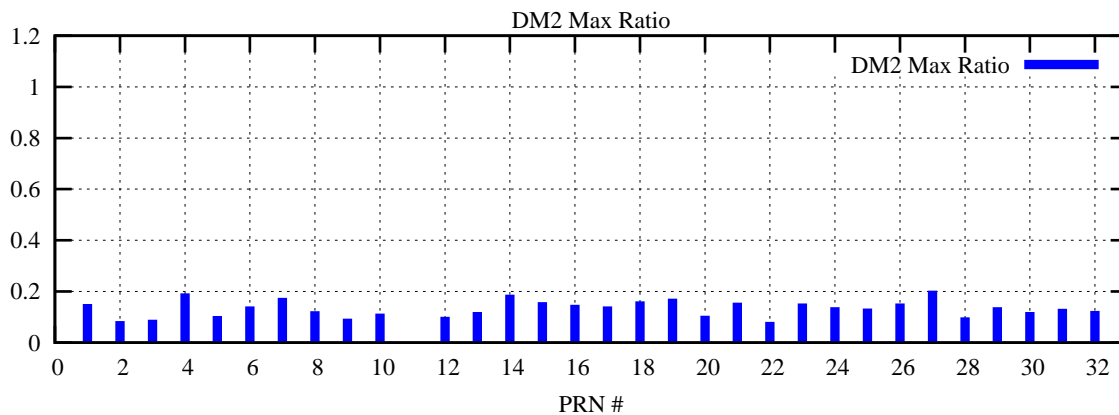

Ratio (PRN Bias/Threshold)

GpsWeek 2144 Day 1

Skinny (Type 0): PRN 8 22
Broad (Type 2): PRN 7 15 17 21 24