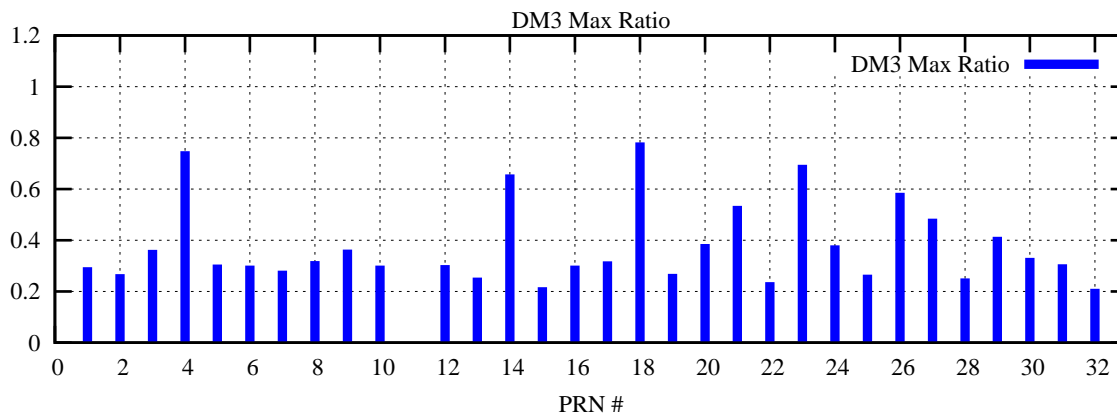

Ratio (PRN Bias/Threshold)

GpsWeek 2144 Day 4

Skinny (Type 0): PRN 8 22
Broad (Type 2): PRN 7 15 17 21 24