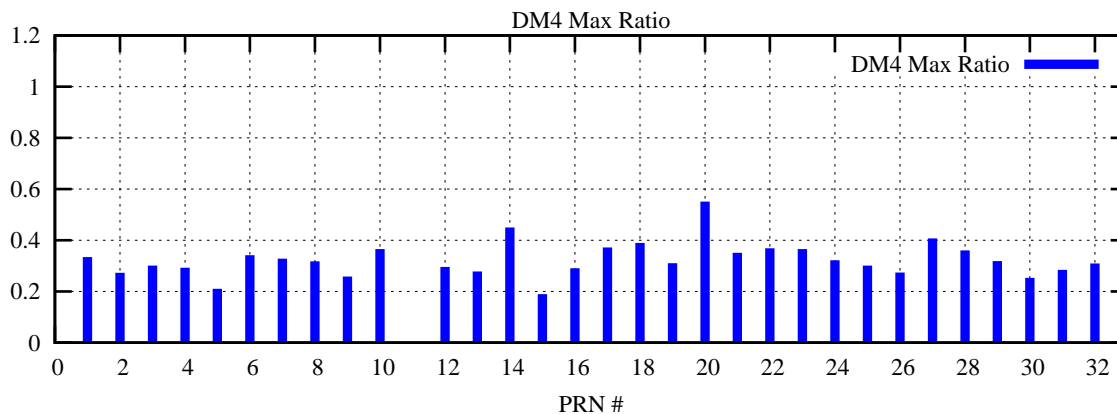

Ratio (PRN Bias/Threshold)

GpsWeek 2144 Day 4

Skinny (Type 0): PRN 8 22
Broad (Type 2): PRN 7 15 17 21 24