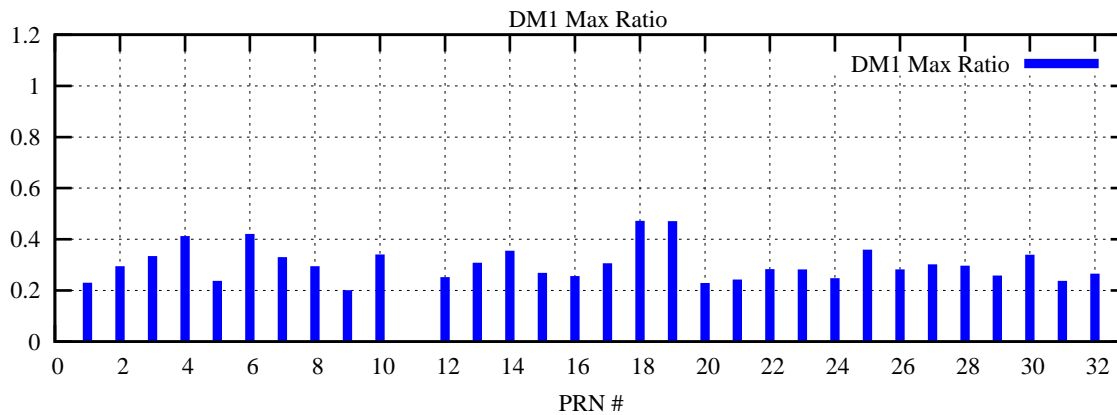

Ratio (PRN Bias/Threshold)

GpsWeek 2144 Day 4

Skinny (Type 0): PRN 8 22
Broad (Type 2): PRN 7 15 17 21 24