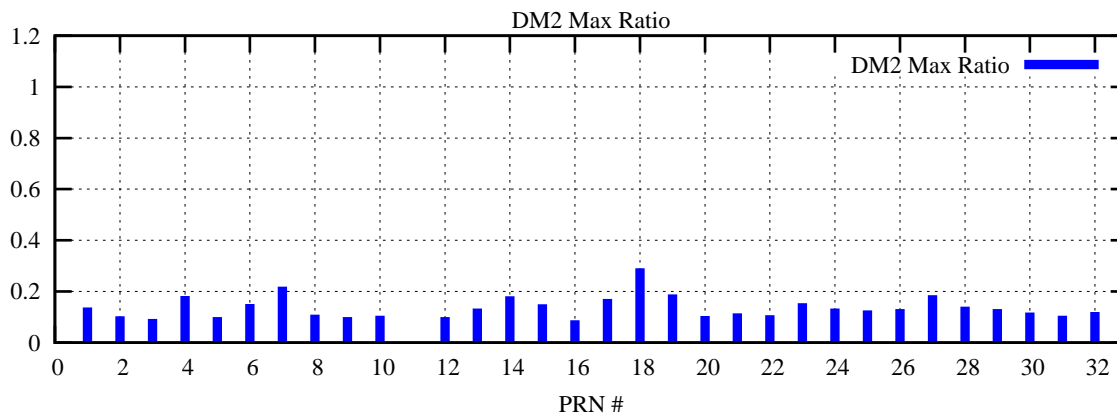

Ratio (PRN Bias/Threshold)

GpsWeek 2144 Day 4

Skinny (Type 0): PRN 8 22
Broad (Type 2): PRN 7 15 17 21 24