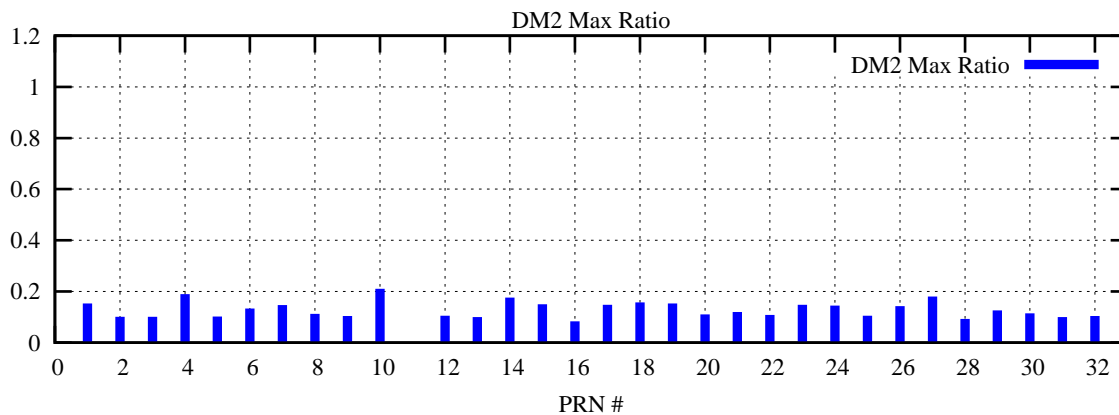

Ratio (PRN Bias/Threshold)

GpsWeek 2145 Day 0

Skinny (Type 0): PRN 8 22
Broad (Type 2): PRN 7 15 17 21 24