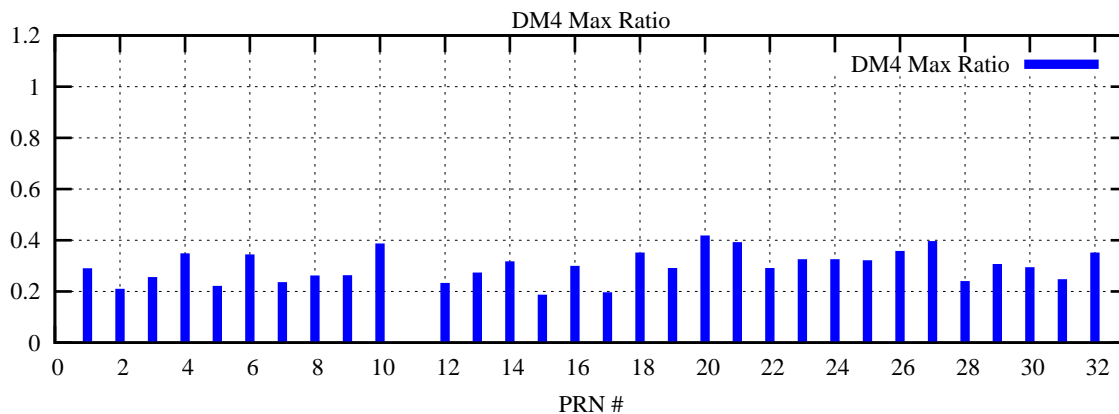

Ratio (PRN Bias/Threshold)

GpsWeek 2145 Day 0

Skinny (Type 0): PRN 8 22
Broad (Type 2): PRN 7 15 17 21 24