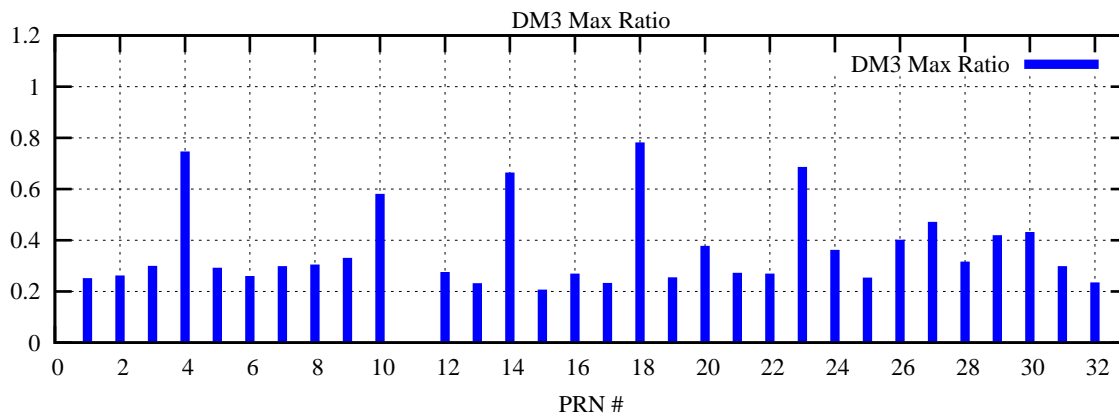

Ratio (PRN Bias/Threshold)

GpsWeek 2145 Day 0

Skinny (Type 0): PRN 8 22
Broad (Type 2): PRN 7 15 17 21 24