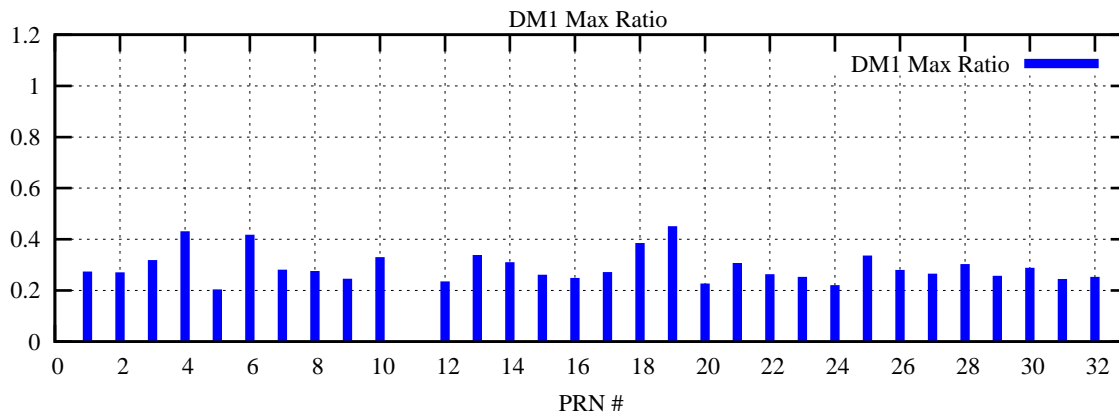

Ratio (PRN Bias/Threshold)

GpsWeek 2145 Day 0

Skinny (Type 0): PRN 8 22
Broad (Type 2): PRN 7 15 17 21 24