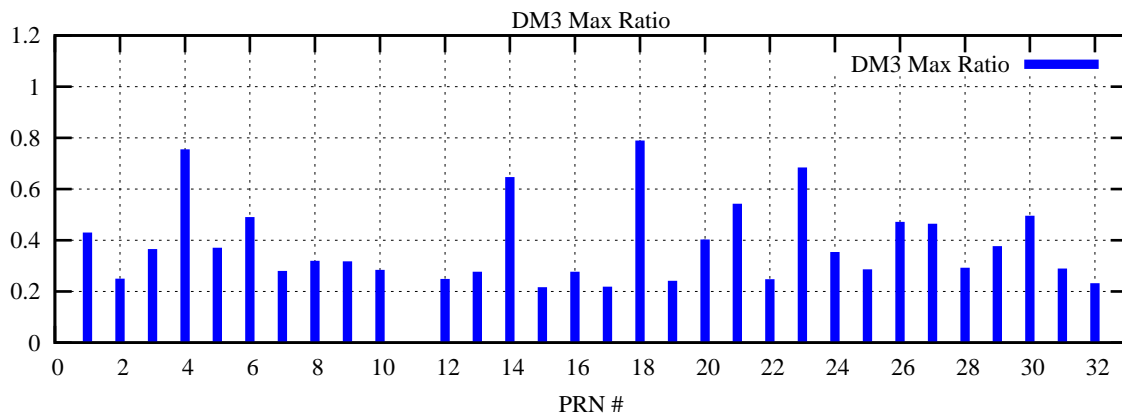

Ratio (PRN Bias/Threshold)

GpsWeek 2146 Day 0

Skinny (Type 0): PRN 8 22  
Broad (Type 2): PRN 7 15 17 21 24