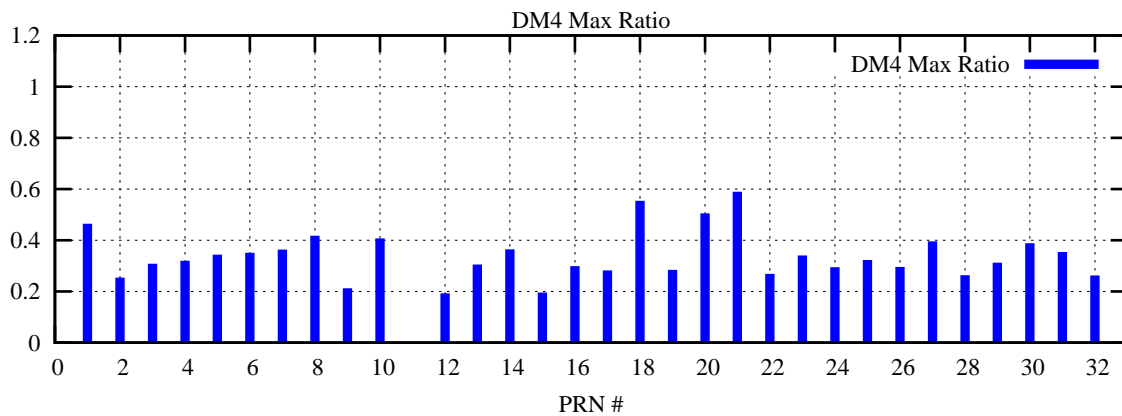

Ratio (PRN Bias/Threshold)

GpsWeek 2146 Day 0

Skinny (Type 0): PRN 8 22  
Broad (Type 2): PRN 7 15 17 21 24