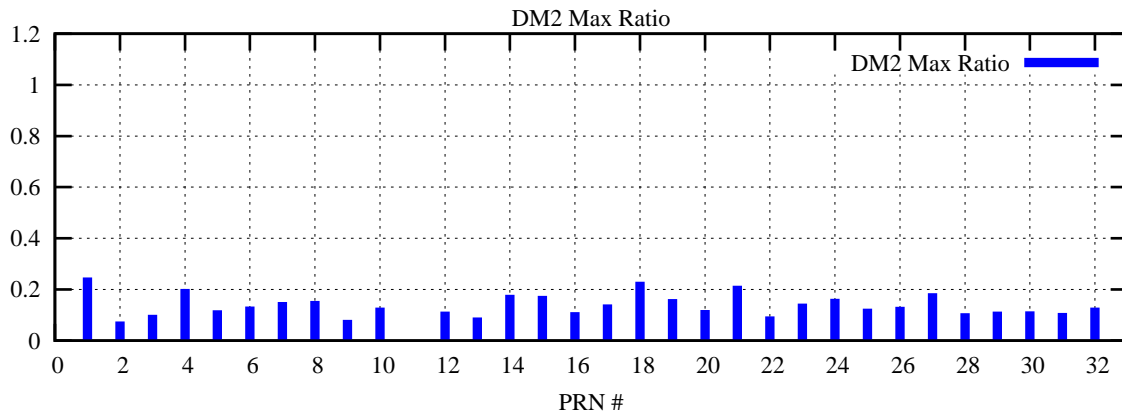

Ratio (PRN Bias/Threshold)

GpsWeek 2146 Day 0

Skinny (Type 0): PRN 8 22  
Broad (Type 2): PRN 7 15 17 21 24