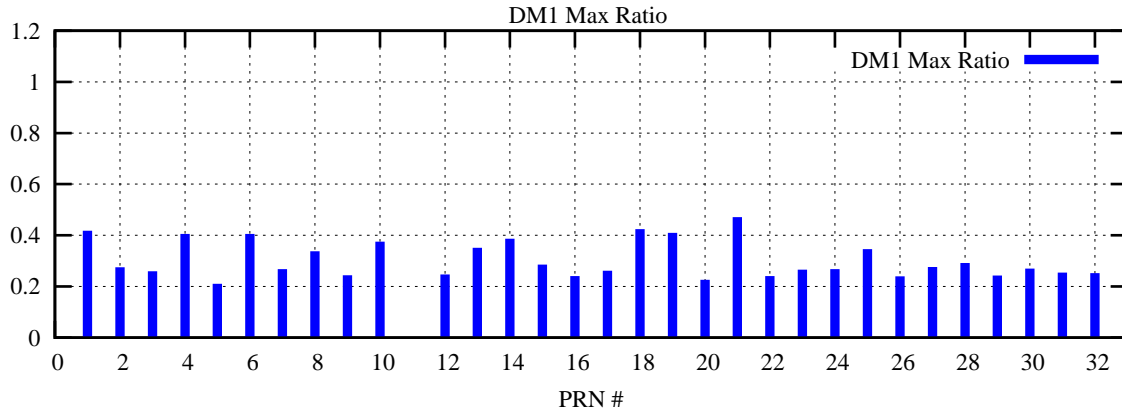

Ratio (PRN Bias/Threshold)

GpsWeek 2146 Day 0

Skinny (Type 0): PRN 8 22  
Broad (Type 2): PRN 7 15 17 21 24