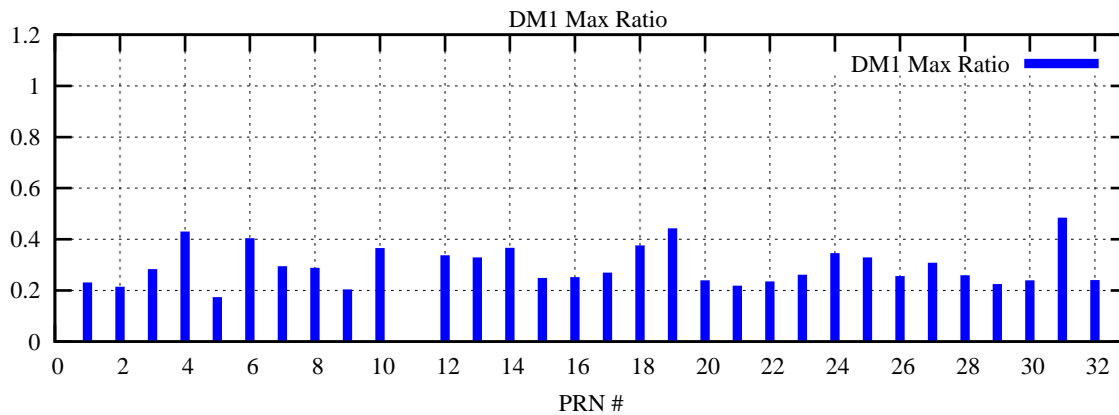

Ratio (PRN Bias/Threshold)

GpsWeek 2146 Day 6

Skinny (Type 0): PRN 8 22  
Broad (Type 2): PRN 7 15 17 21 24