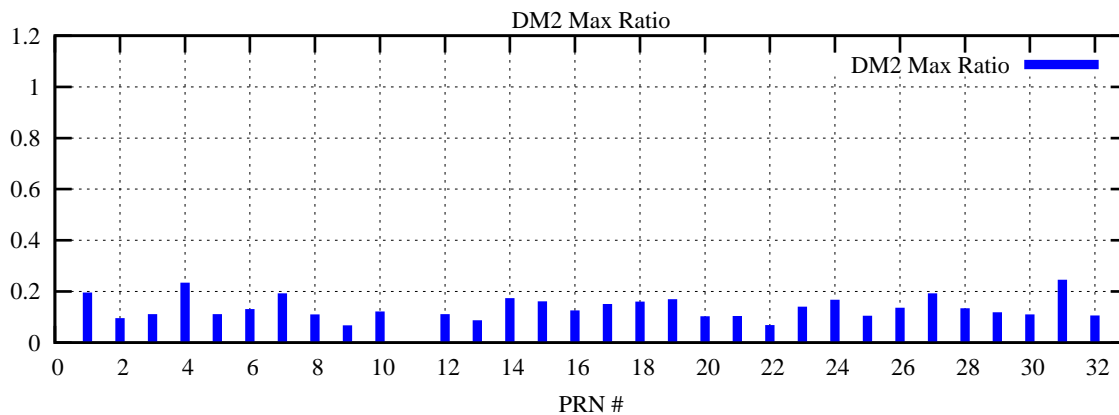

Ratio (PRN Bias/Threshold)

GpsWeek 2146 Day 6

Skinny (Type 0): PRN 8 22  
Broad (Type 2): PRN 7 15 17 21 24