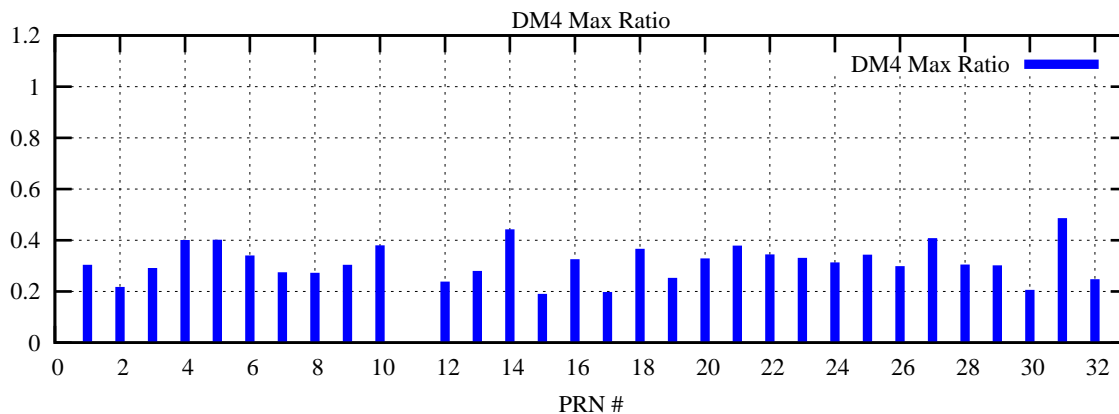

Ratio (PRN Bias/Threshold)

GpsWeek 2146 Day 6

Skinny (Type 0): PRN 8 22  
Broad (Type 2): PRN 7 15 17 21 24