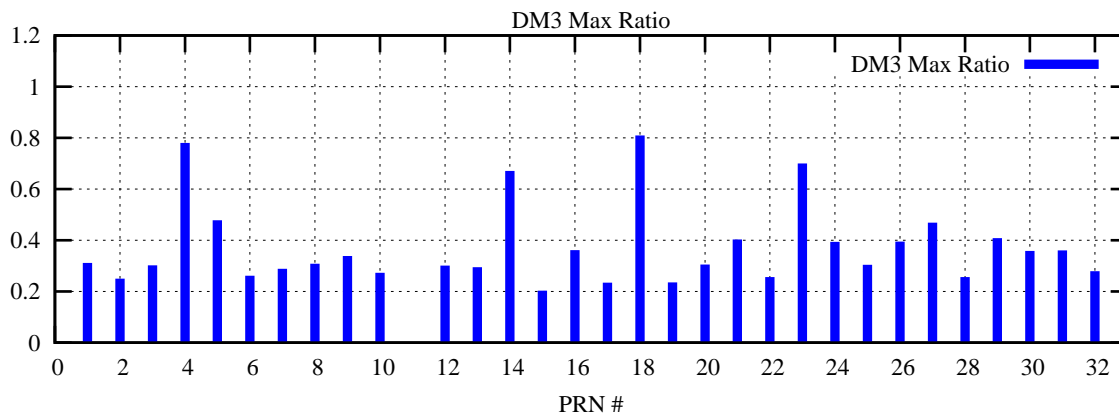

Ratio (PRN Bias/Threshold)

GpsWeek 2146 Day 6

Skinny (Type 0): PRN 8 22  
Broad (Type 2): PRN 7 15 17 21 24