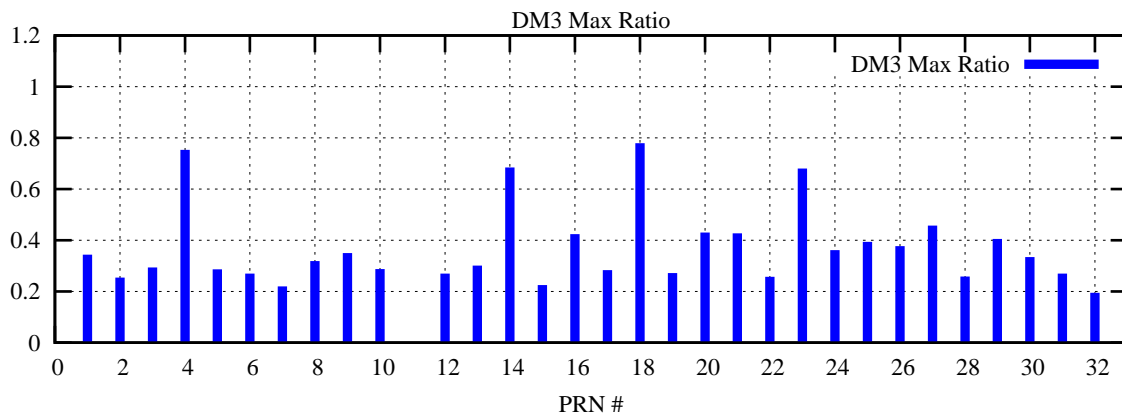

Ratio (PRN Bias/Threshold)

GpsWeek 2147 Day 6

Skinny (Type 0): PRN 8 22
Broad (Type 2): PRN 7 15 17 21 24