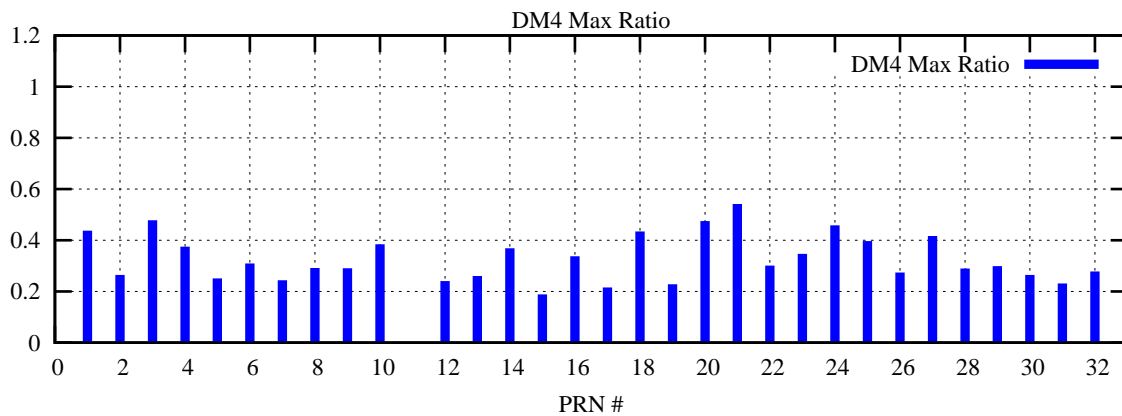

Ratio (PRN Bias/Threshold)

GpsWeek 2147 Day 6

Skinny (Type 0): PRN 8 22
Broad (Type 2): PRN 7 15 17 21 24