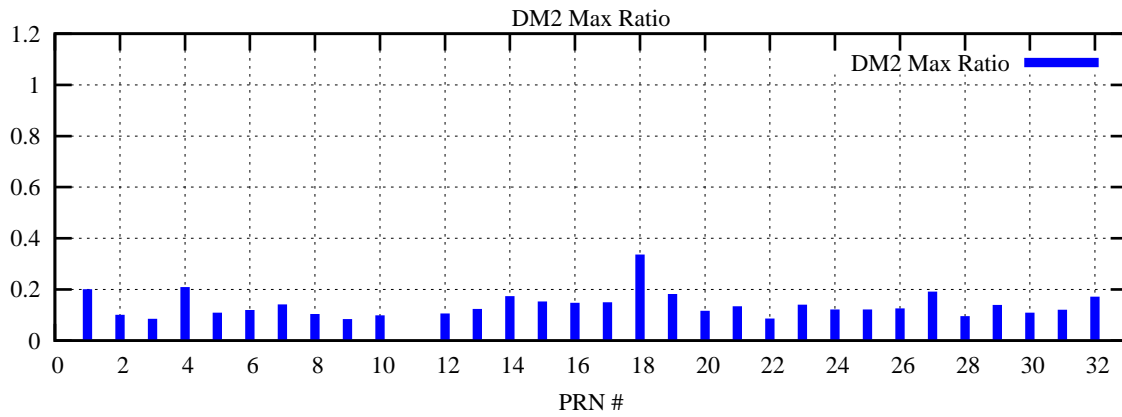

Ratio (PRN Bias/Threshold)

GpsWeek 2147 Day 6

Skinny (Type 0): PRN 8 22
Broad (Type 2): PRN 7 15 17 21 24