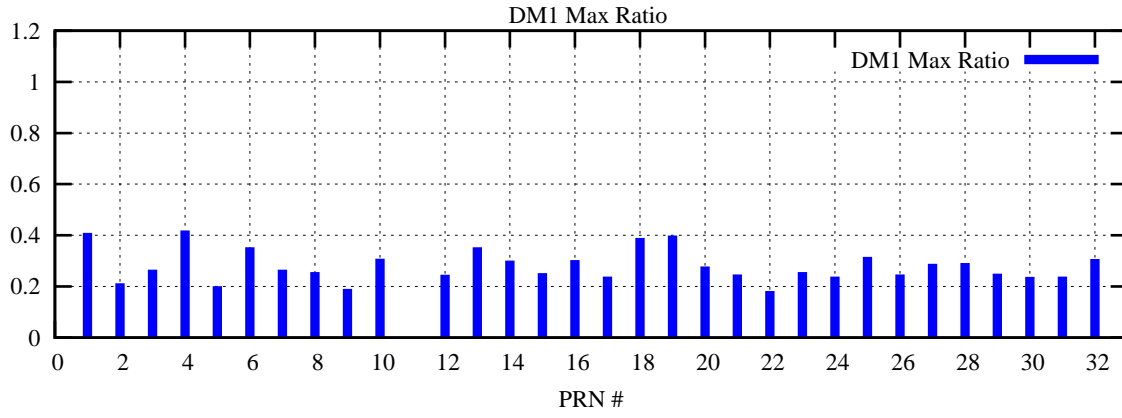

Ratio (PRN Bias/Threshold)

GpsWeek 2147 Day 6

Skinny (Type 0): PRN 8 22
Broad (Type 2): PRN 7 15 17 21 24