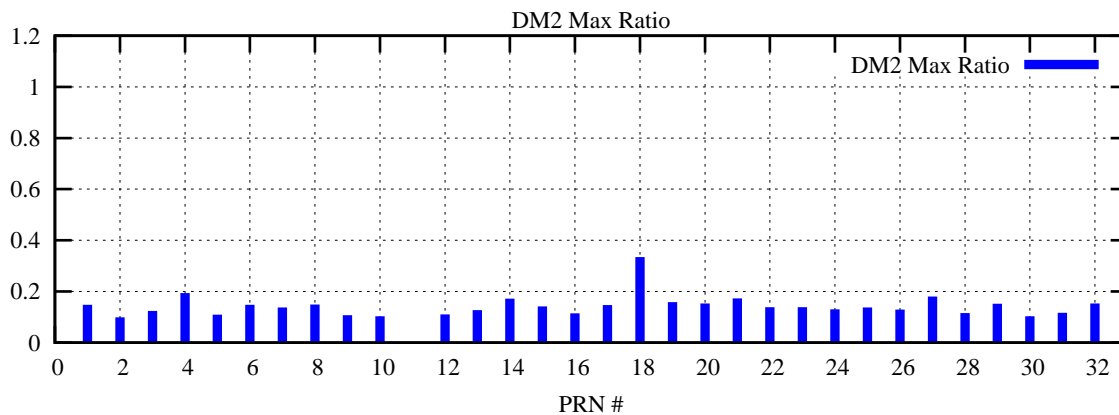

Ratio (PRN Bias/Threshold)

GpsWeek 2148 Day 6

Skinny (Type 0): PRN 8 22
Broad (Type 2): PRN 7 15 17 21 24