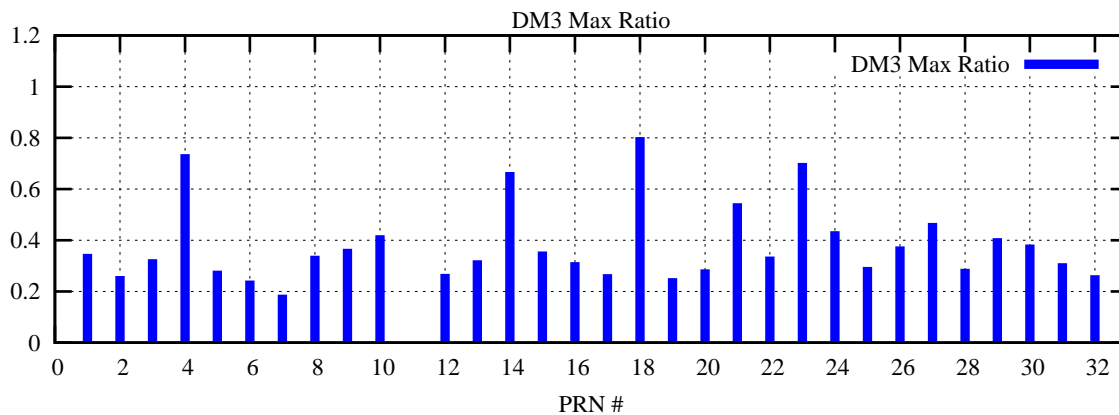

Ratio (PRN Bias/Threshold)

GpsWeek 2148 Day 6

Skinny (Type 0): PRN 8 22
Broad (Type 2): PRN 7 15 17 21 24