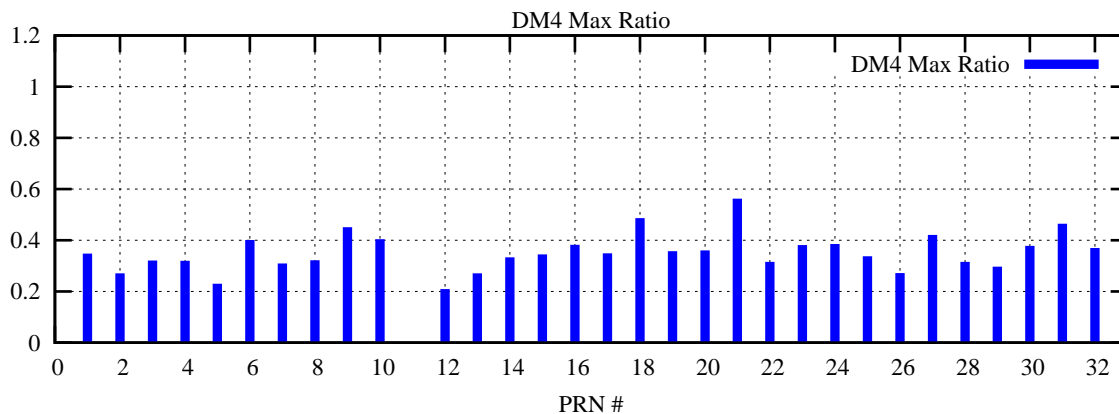

Ratio (PRN Bias/Threshold)

GpsWeek 2148 Day 6

Skinny (Type 0): PRN 8 22
Broad (Type 2): PRN 7 15 17 21 24