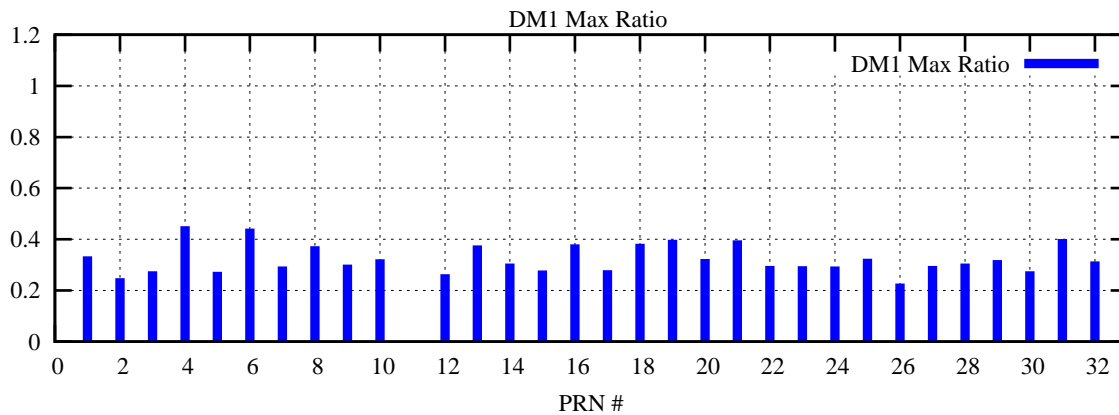

Ratio (PRN Bias/Threshold)

GpsWeek 2148 Day 6

Skinny (Type 0): PRN 8 22
Broad (Type 2): PRN 7 15 17 21 24