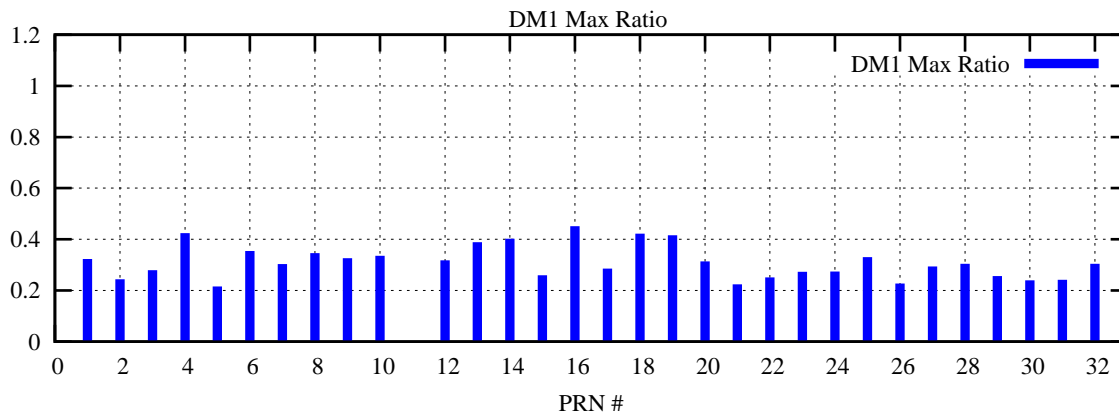

Ratio (PRN Bias/Threshold)

GpsWeek 2149 Day 6

Skinny (Type 0): PRN 8 22  
Broad (Type 2): PRN 7 15 17 21 24