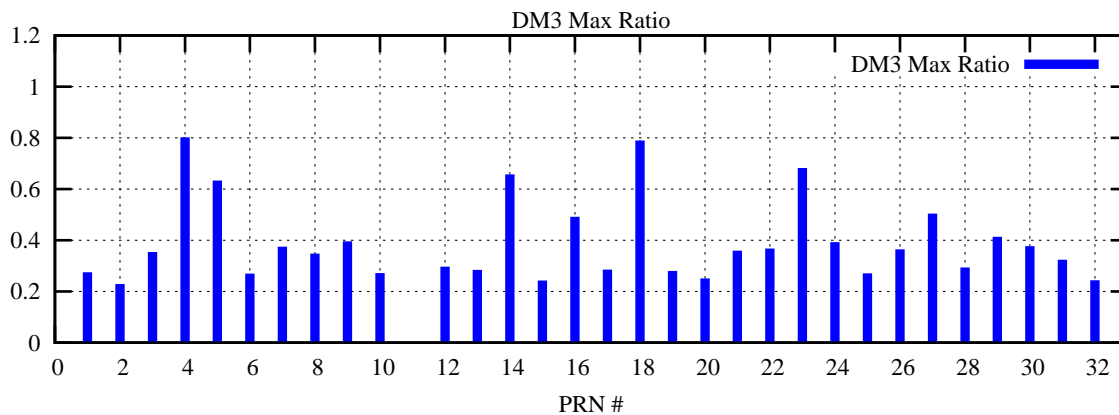

Ratio (PRN Bias/Threshold)

GpsWeek 2149 Day 6

Skinny (Type 0): PRN 8 22  
Broad (Type 2): PRN 7 15 17 21 24