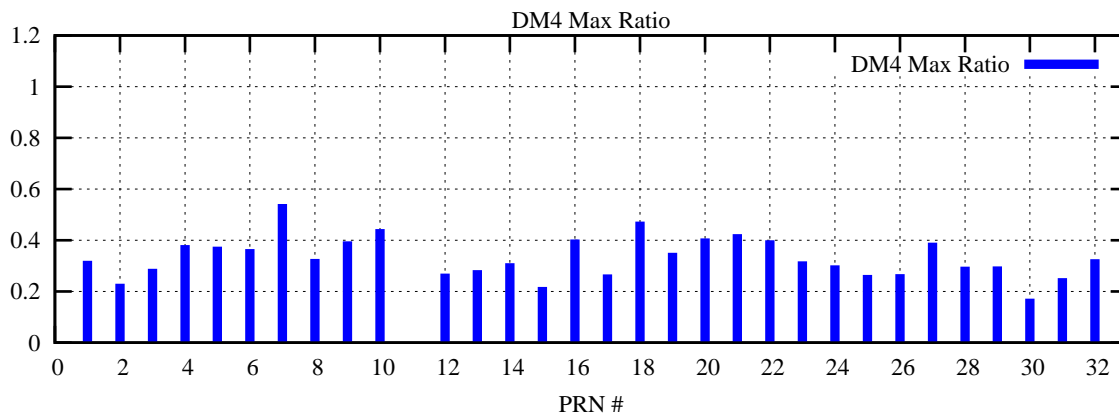

Ratio (PRN Bias/Threshold)

GpsWeek 2149 Day 6

Skinny (Type 0): PRN 8 22  
Broad (Type 2): PRN 7 15 17 21 24