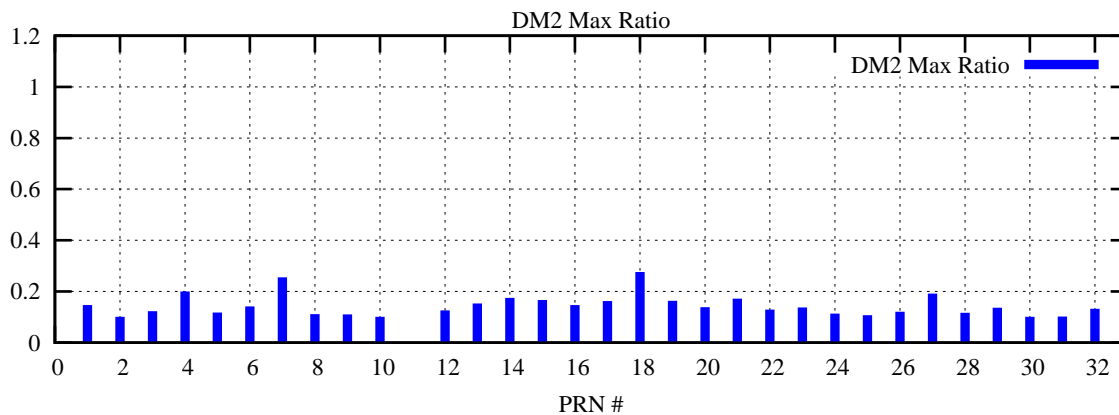

Ratio (PRN Bias/Threshold)

GpsWeek 2149 Day 6

Skinny (Type 0): PRN 8 22  
Broad (Type 2): PRN 7 15 17 21 24