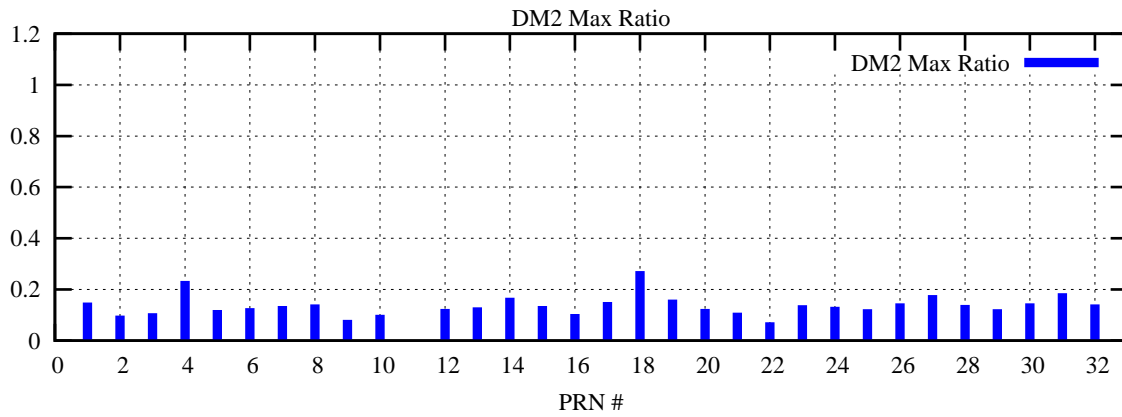

Ratio (PRN Bias/Threshold)

GpsWeek 2150 Day 0

Skinny (Type 0): PRN 8 22
Broad (Type 2): PRN 7 15 17 21 24