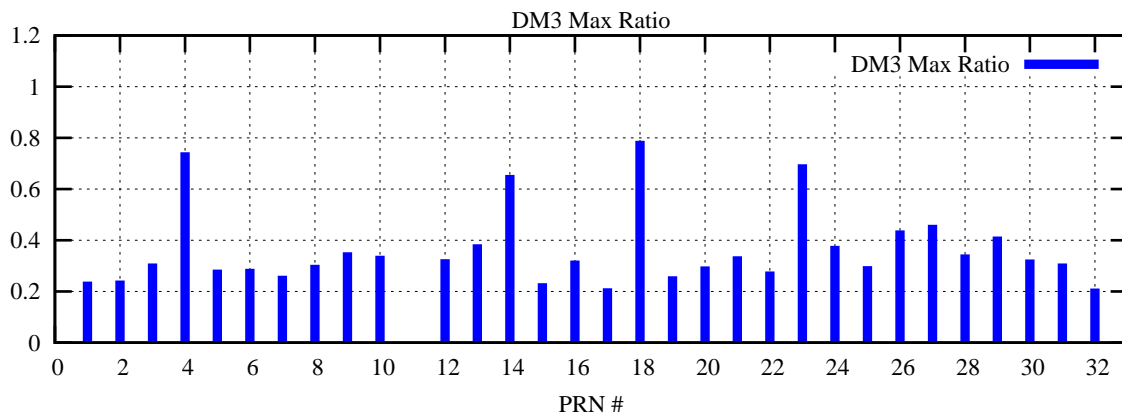

Ratio (PRN Bias/Threshold)

GpsWeek 2150 Day 0

Skinny (Type 0): PRN 8 22
Broad (Type 2): PRN 7 15 17 21 24