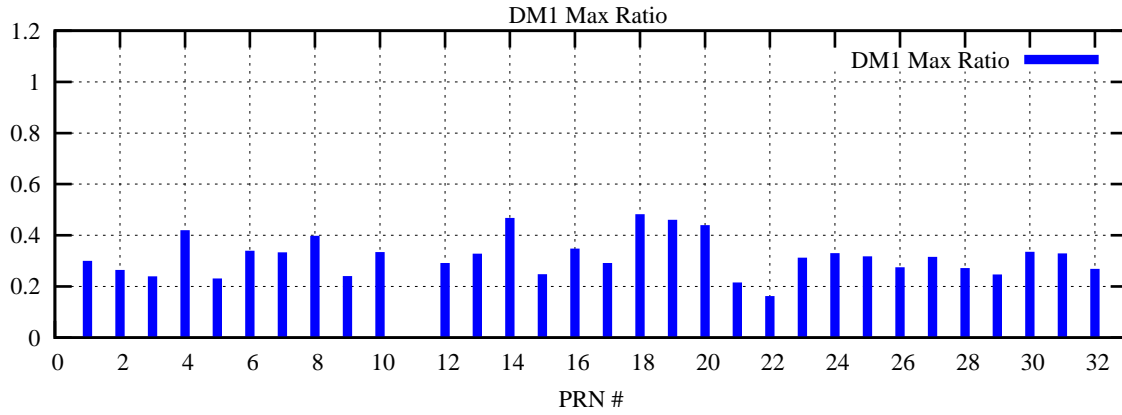

Ratio (PRN Bias/Threshold)

GpsWeek 2150 Day 0

Skinny (Type 0): PRN 8 22
Broad (Type 2): PRN 7 15 17 21 24