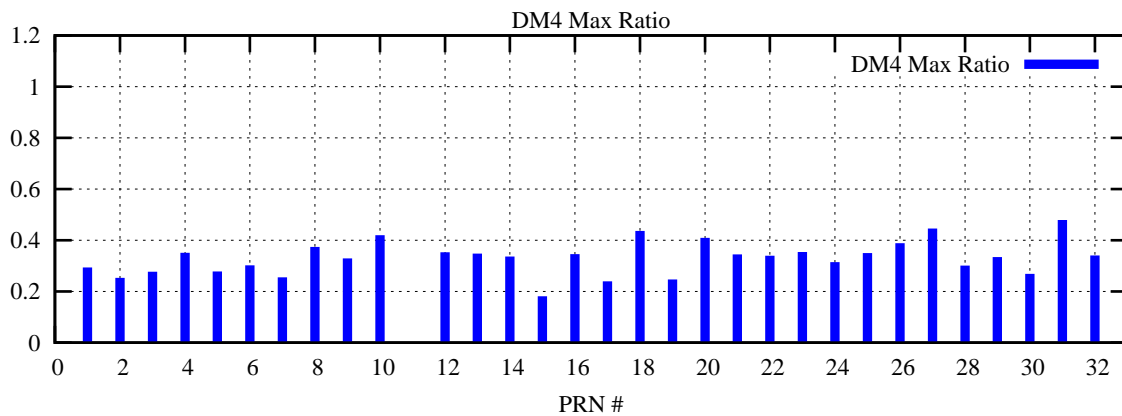

Ratio (PRN Bias/Threshold)

GpsWeek 2150 Day 0

Skinny (Type 0): PRN 8 22
Broad (Type 2): PRN 7 15 17 21 24