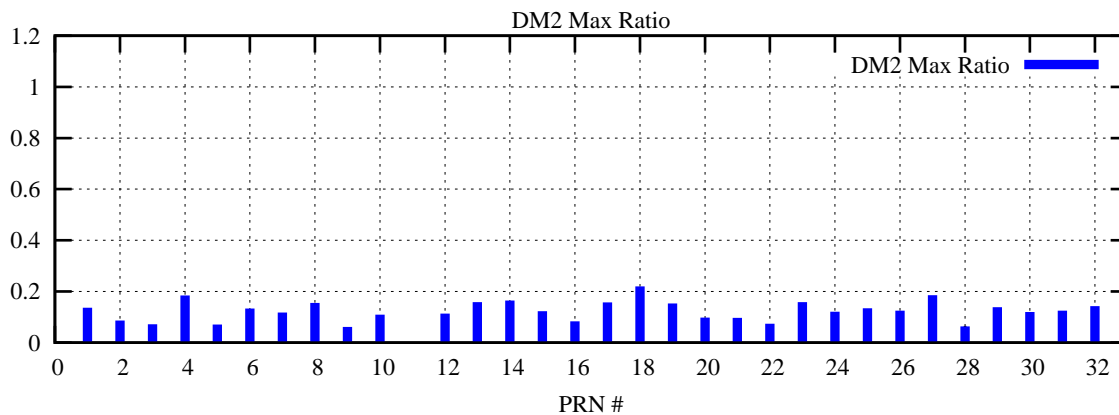

Ratio (PRN Bias/Threshold)

GpsWeek 2150 Day 1

Skinny (Type 0): PRN 8 22  
Broad (Type 2): PRN 7 15 17 21 24