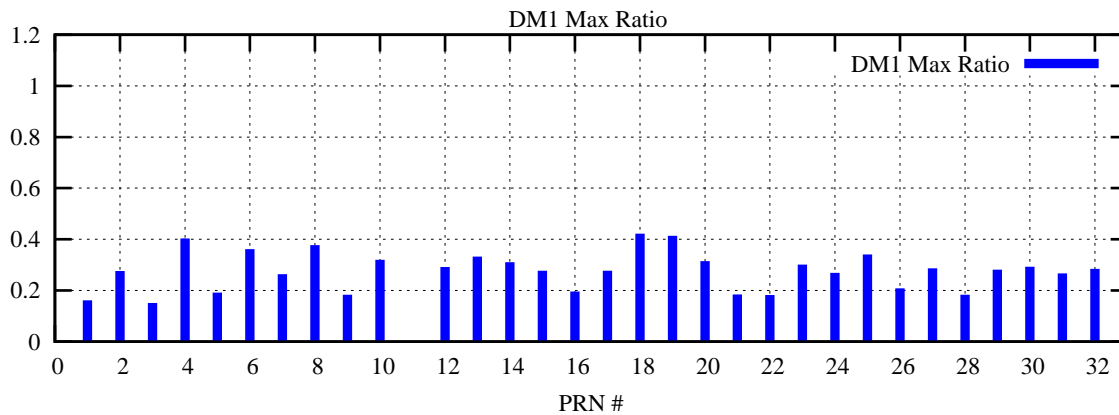

Ratio (PRN Bias/Threshold)

GpsWeek 2150 Day 1

Skinny (Type 0): PRN 8 22  
Broad (Type 2): PRN 7 15 17 21 24