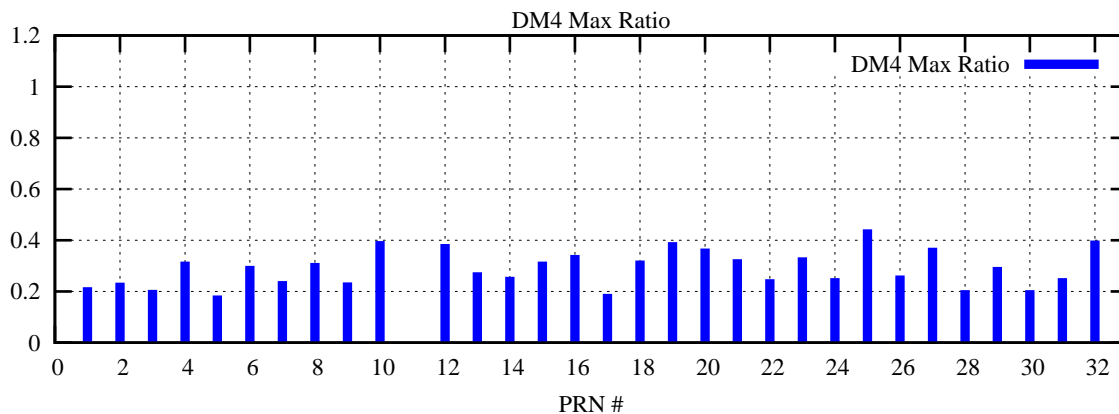

Ratio (PRN Bias/Threshold)

GpsWeek 2150 Day 1

Skinny (Type 0): PRN 8 22  
Broad (Type 2): PRN 7 15 17 21 24