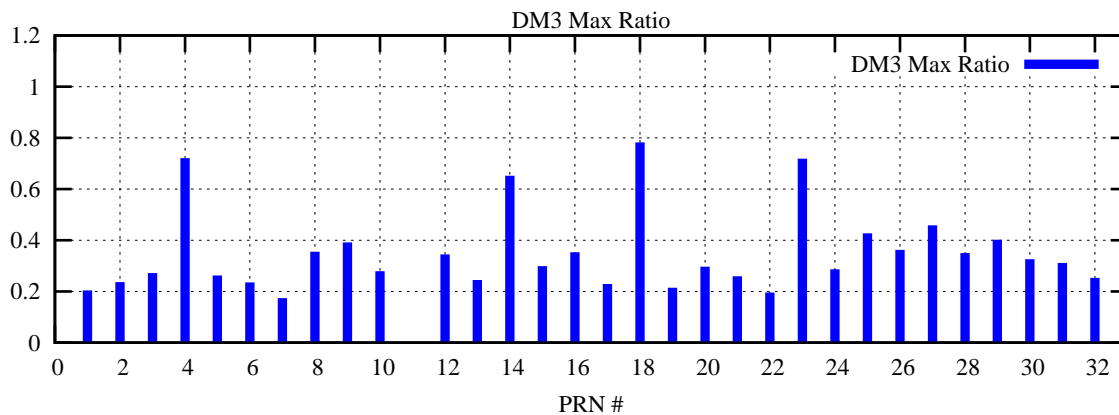

Ratio (PRN Bias/Threshold)

GpsWeek 2150 Day 1

Skinny (Type 0): PRN 8 22  
Broad (Type 2): PRN 7 15 17 21 24