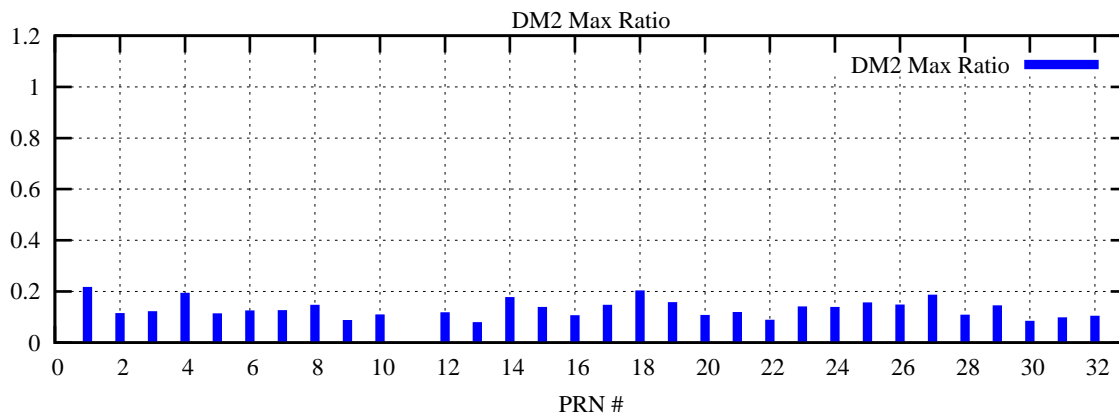

Ratio (PRN Bias/Threshold)

GpsWeek 2150 Day 3

Skinny (Type 0): PRN 8 22
Broad (Type 2): PRN 7 15 17 21 24