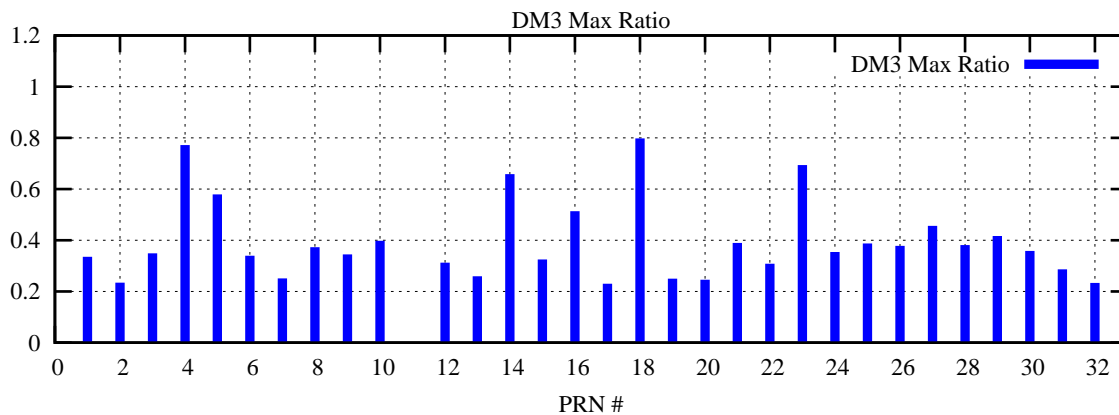

Ratio (PRN Bias/Threshold)

GpsWeek 2150 Day 3

Skinny (Type 0): PRN 8 22
Broad (Type 2): PRN 7 15 17 21 24