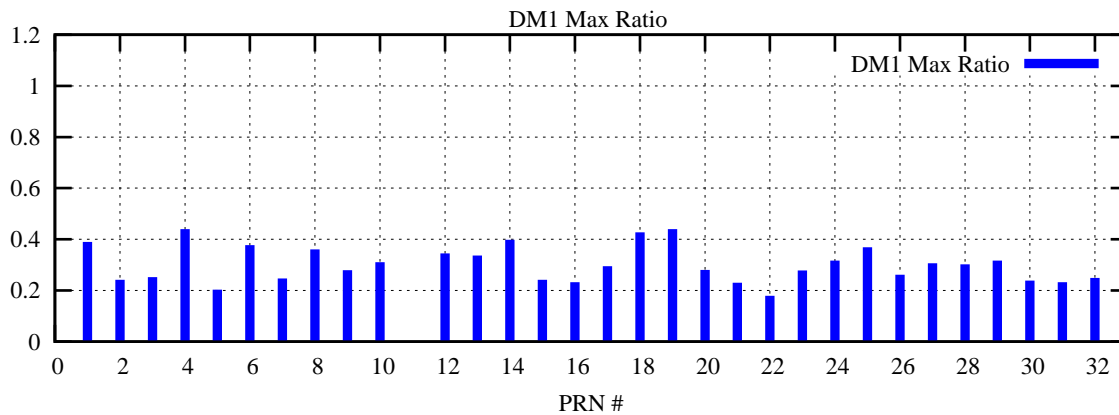

Ratio (PRN Bias/Threshold)

GpsWeek 2150 Day 3

Skinny (Type 0): PRN 8 22
Broad (Type 2): PRN 7 15 17 21 24