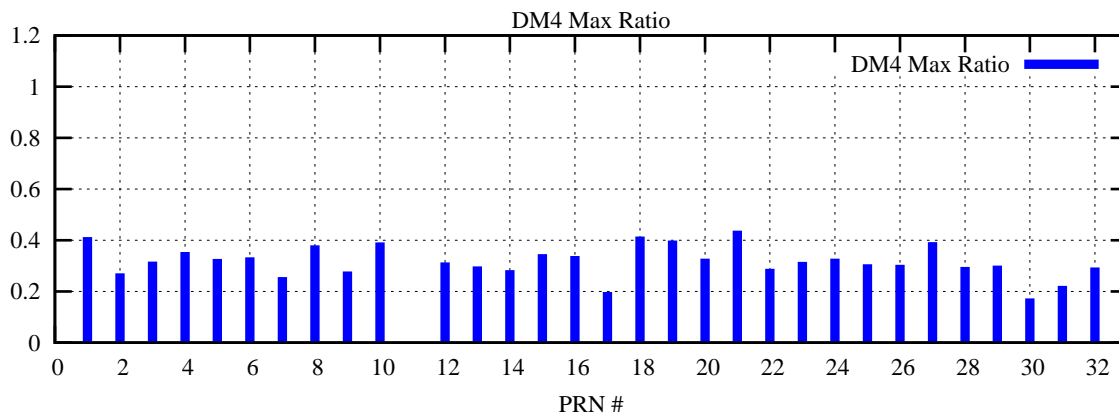

Ratio (PRN Bias/Threshold)

GpsWeek 2150 Day 3

Skinny (Type 0): PRN 8 22
Broad (Type 2): PRN 7 15 17 21 24