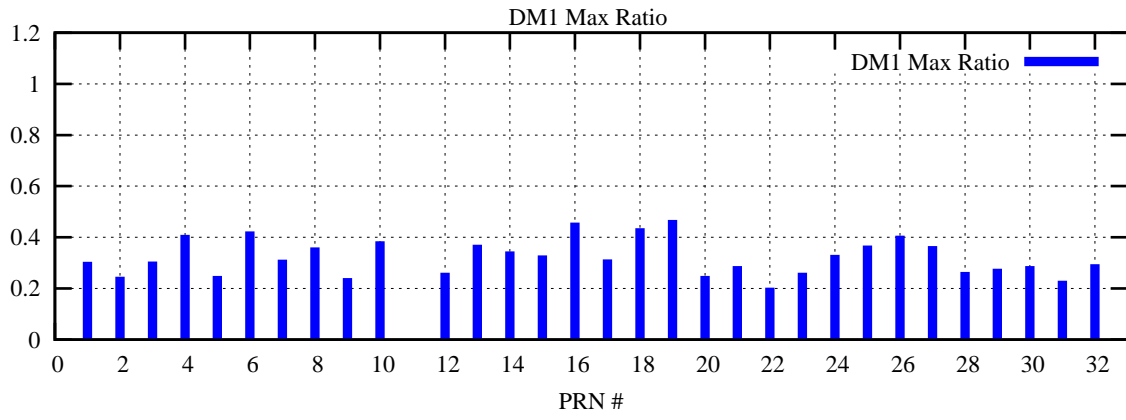

Ratio (PRN Bias/Threshold)

GpsWeek 2150 Day 4

Skinny (Type 0): PRN 8 22  
Broad (Type 2): PRN 7 15 17 21 24