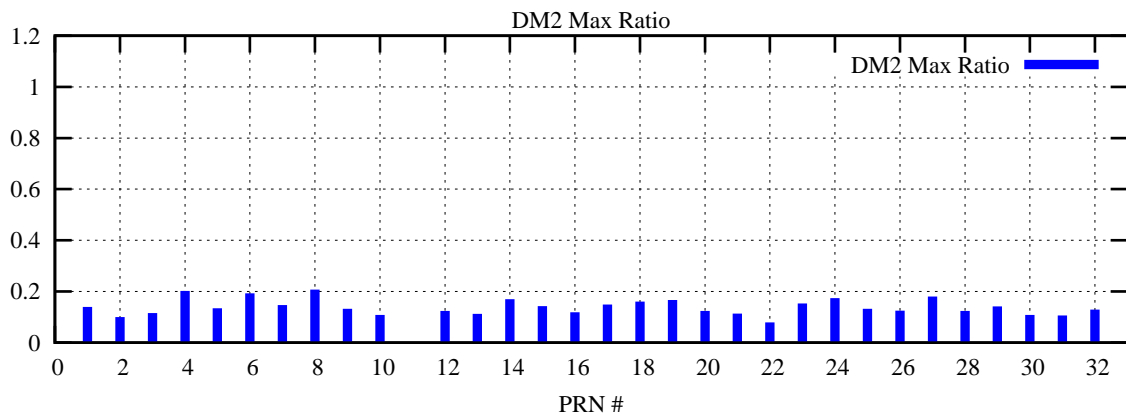

Ratio (PRN Bias/Threshold)

GpsWeek 2150 Day 4

Skinny (Type 0): PRN 8 22  
Broad (Type 2): PRN 7 15 17 21 24