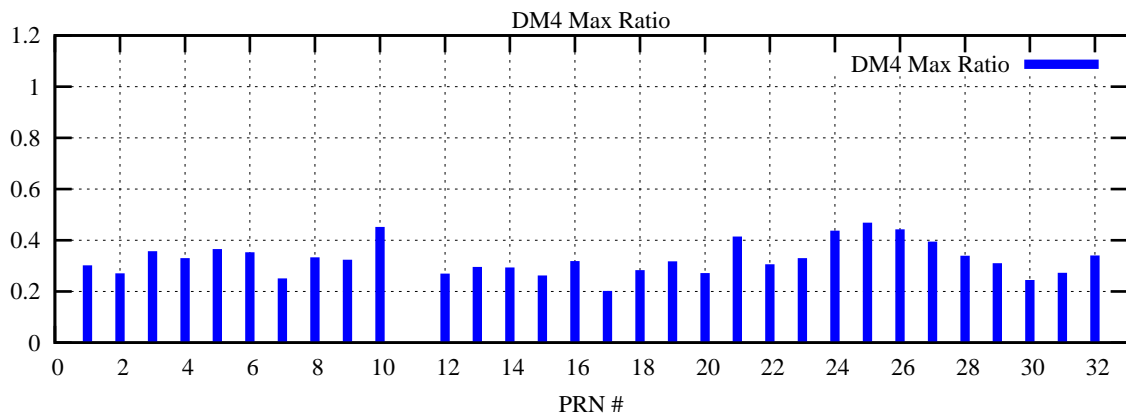

Ratio (PRN Bias/Threshold)

GpsWeek 2150 Day 4

Skinny (Type 0): PRN 8 22  
Broad (Type 2): PRN 7 15 17 21 24