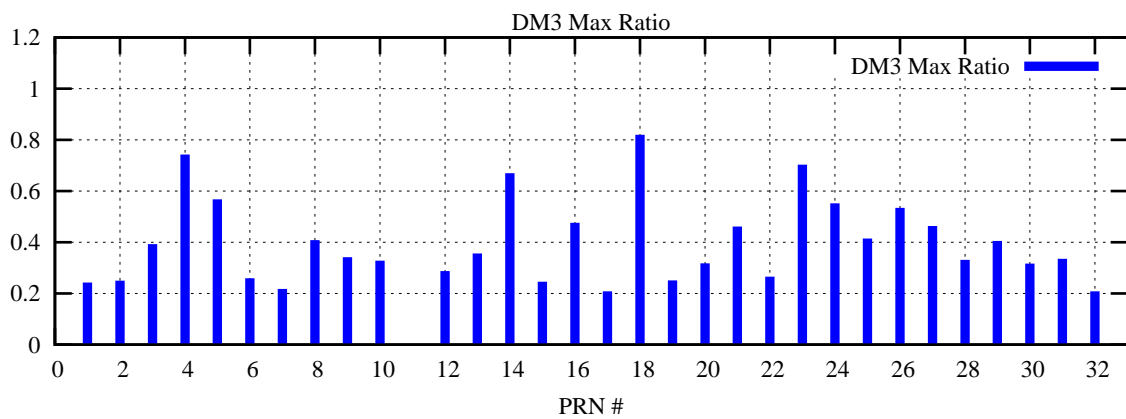

Ratio (PRN Bias/Threshold)

GpsWeek 2150 Day 4

Skinny (Type 0): PRN 8 22  
Broad (Type 2): PRN 7 15 17 21 24