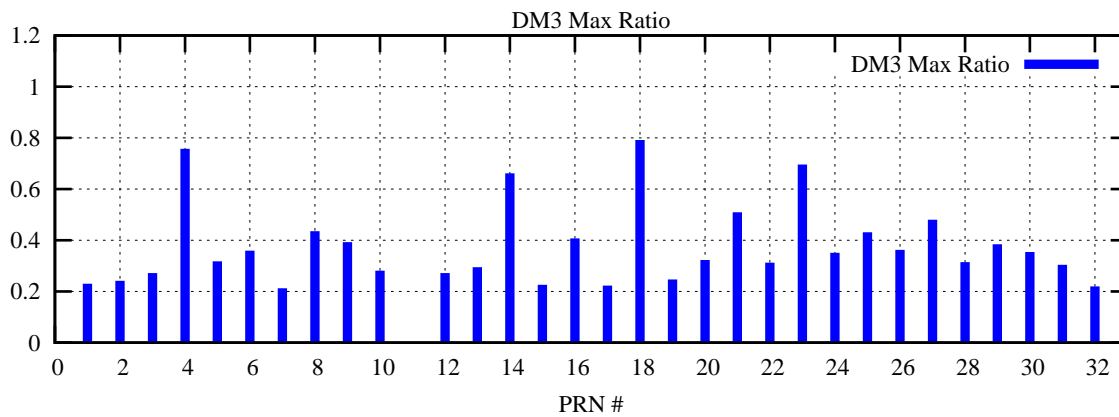

Ratio (PRN Bias/Threshold)

GpsWeek 2150 Day 6

Skinny (Type 0): PRN 8 22
Broad (Type 2): PRN 7 15 17 21 24