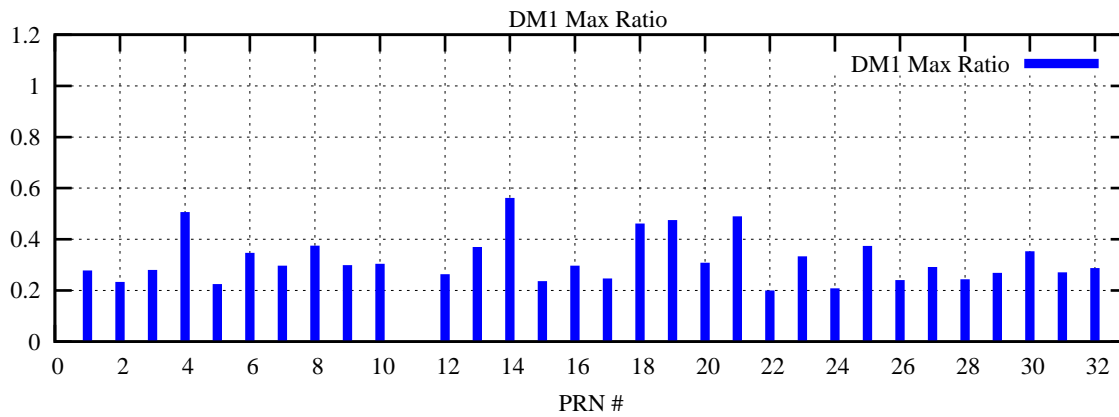

Ratio (PRN Bias/Threshold)

GpsWeek 2150 Day 6

Skinny (Type 0): PRN 8 22
Broad (Type 2): PRN 7 15 17 21 24