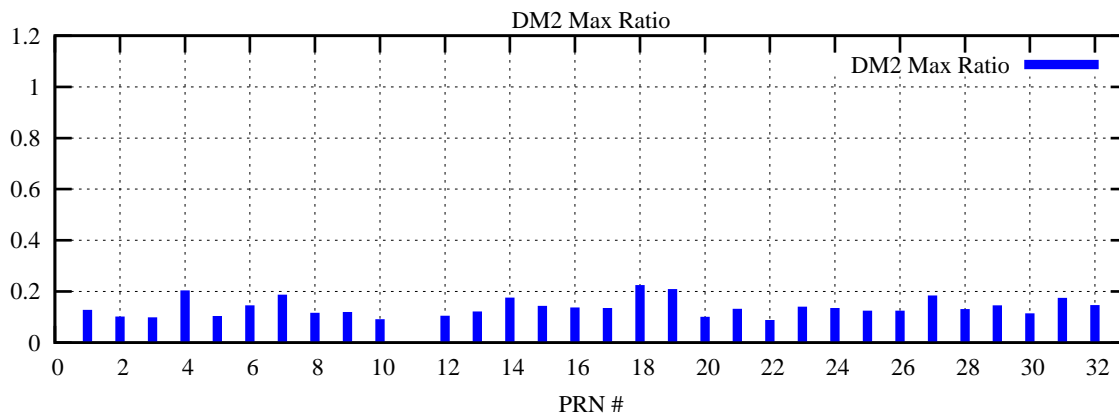

Ratio (PRN Bias/Threshold)

GpsWeek 2150 Day 6

Skinny (Type 0): PRN 8 22
Broad (Type 2): PRN 7 15 17 21 24