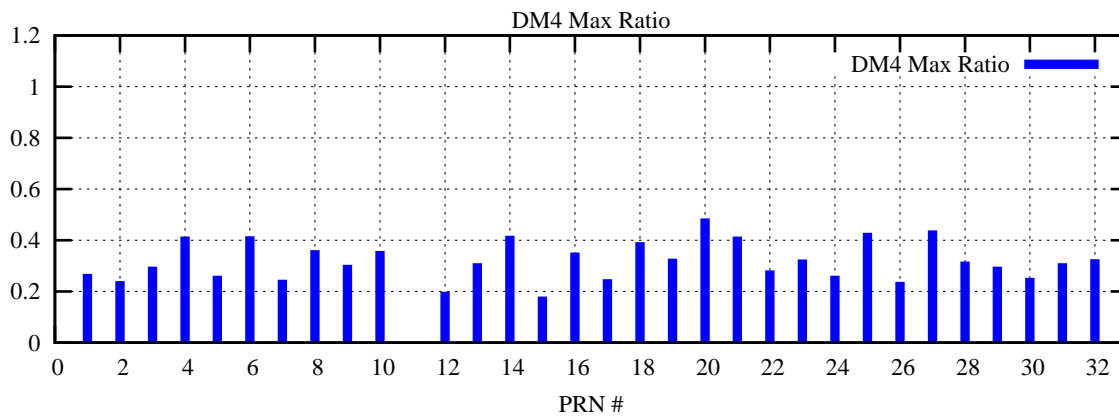

Ratio (PRN Bias/Threshold)

GpsWeek 2150 Day 6

Skinny (Type 0): PRN 8 22
Broad (Type 2): PRN 7 15 17 21 24