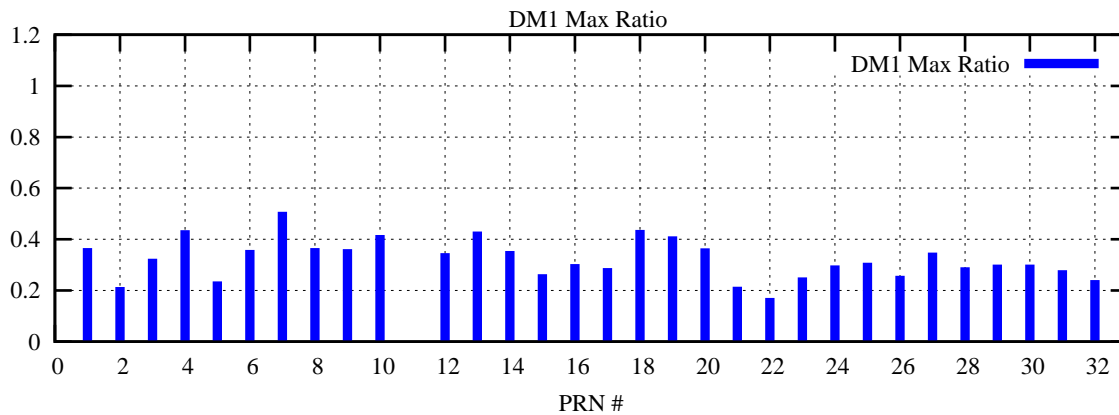

Ratio (PRN Bias/Threshold)

GpsWeek 2151 Day 0

Skinny (Type 0): PRN 8 22
Broad (Type 2): PRN 7 15 17 21 24