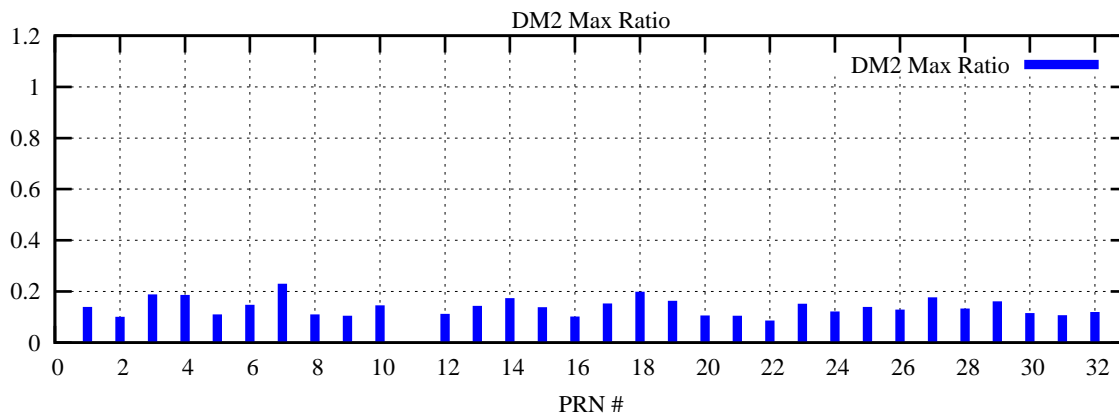

Ratio (PRN Bias/Threshold)

GpsWeek 2151 Day 0

Skinny (Type 0): PRN 8 22
Broad (Type 2): PRN 7 15 17 21 24