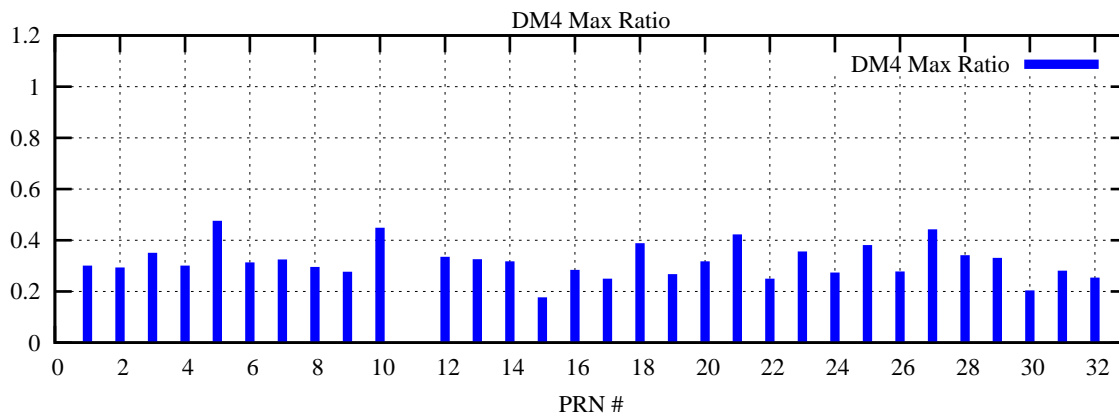

Ratio (PRN Bias/Threshold)

GpsWeek 2151 Day 0

Skinny (Type 0): PRN 8 22
Broad (Type 2): PRN 7 15 17 21 24