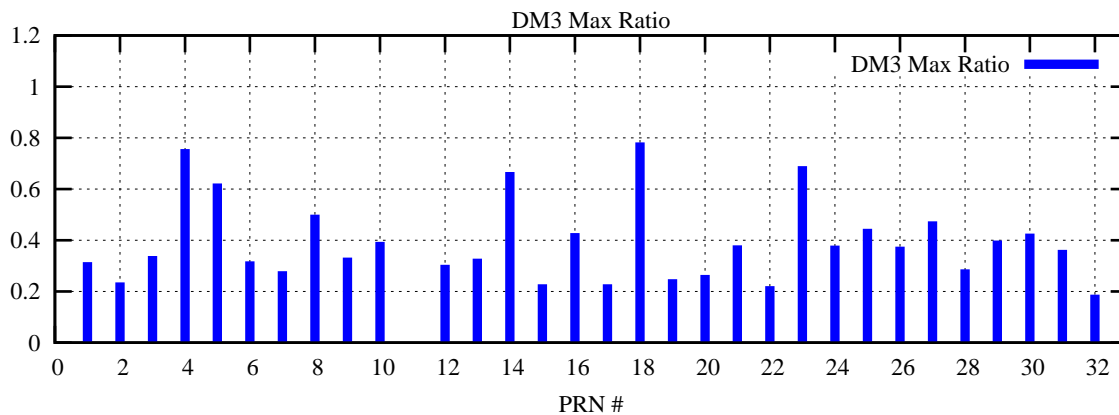

Ratio (PRN Bias/Threshold)

GpsWeek 2151 Day 0

Skinny (Type 0): PRN 8 22
Broad (Type 2): PRN 7 15 17 21 24