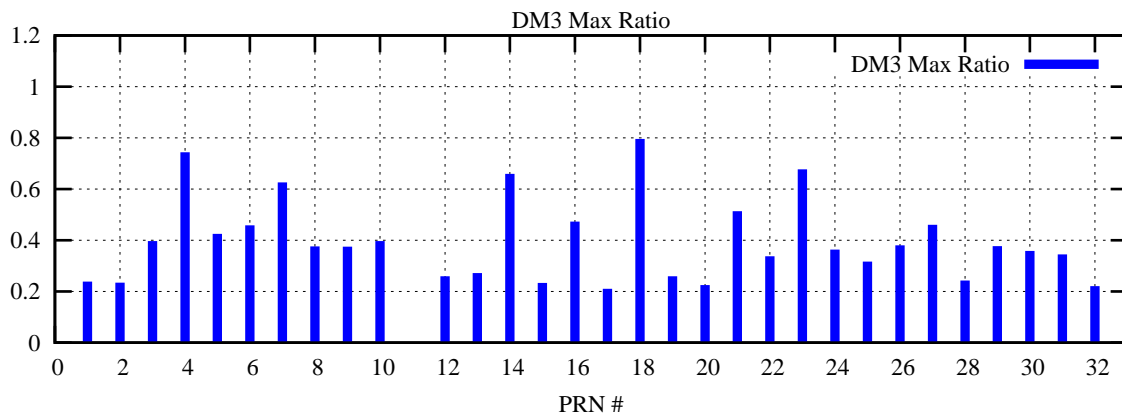

Ratio (PRN Bias/Threshold)

GpsWeek 2151 Day 1

Skinny (Type 0): PRN 8 22
Broad (Type 2): PRN 7 15 17 21 24