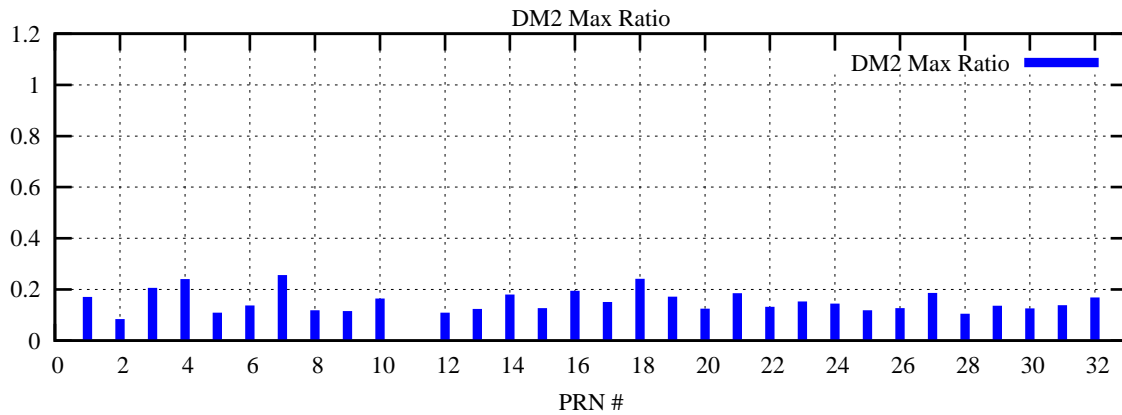

Ratio (PRN Bias/Threshold)

GpsWeek 2151 Day 1

Skinny (Type 0): PRN 8 22
Broad (Type 2): PRN 7 15 17 21 24