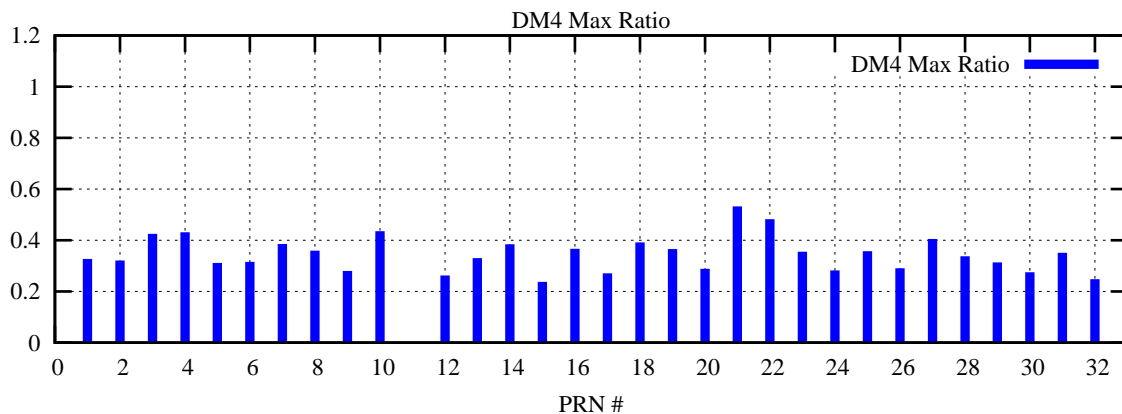

Ratio (PRN Bias/Threshold)

GpsWeek 2151 Day 1

Skinny (Type 0): PRN 8 22
Broad (Type 2): PRN 7 15 17 21 24