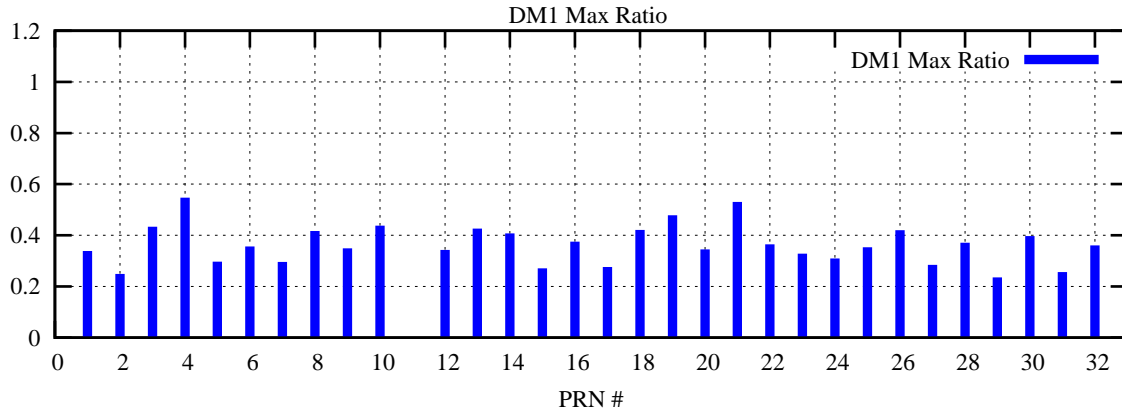

Ratio (PRN Bias/Threshold)

GpsWeek 2151 Day 1

Skinny (Type 0): PRN 8 22
Broad (Type 2): PRN 7 15 17 21 24