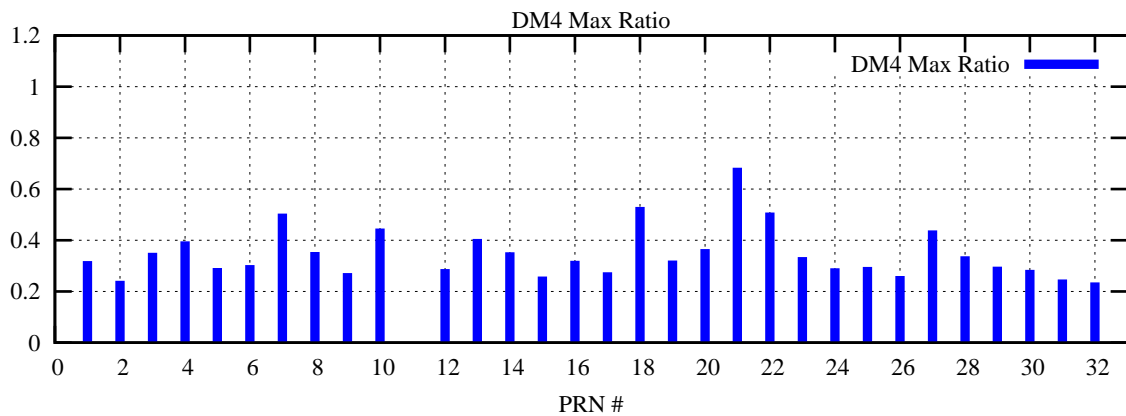

Ratio (PRN Bias/Threshold)

GpsWeek 2151 Day 3

Skinny (Type 0): PRN 8 22  
Broad (Type 2): PRN 7 15 17 21 24