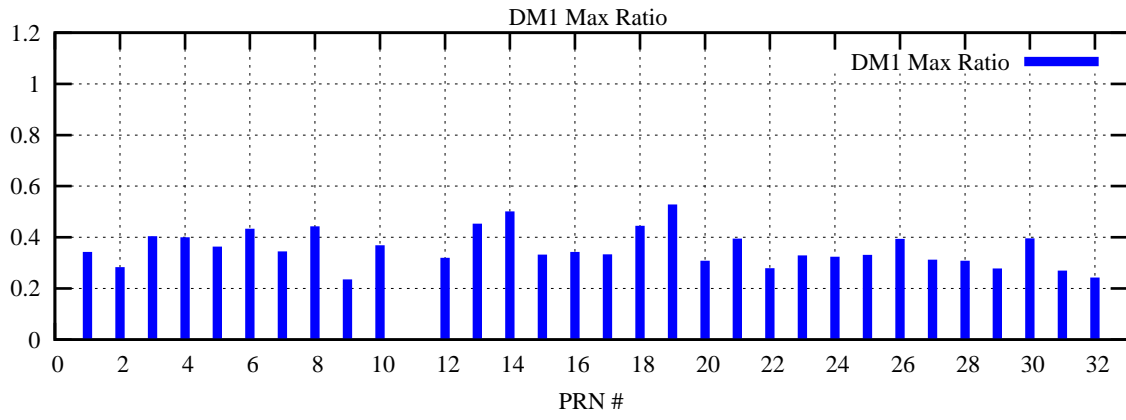

Ratio (PRN Bias/Threshold)

GpsWeek 2151 Day 3

Skinny (Type 0): PRN 8 22  
Broad (Type 2): PRN 7 15 17 21 24