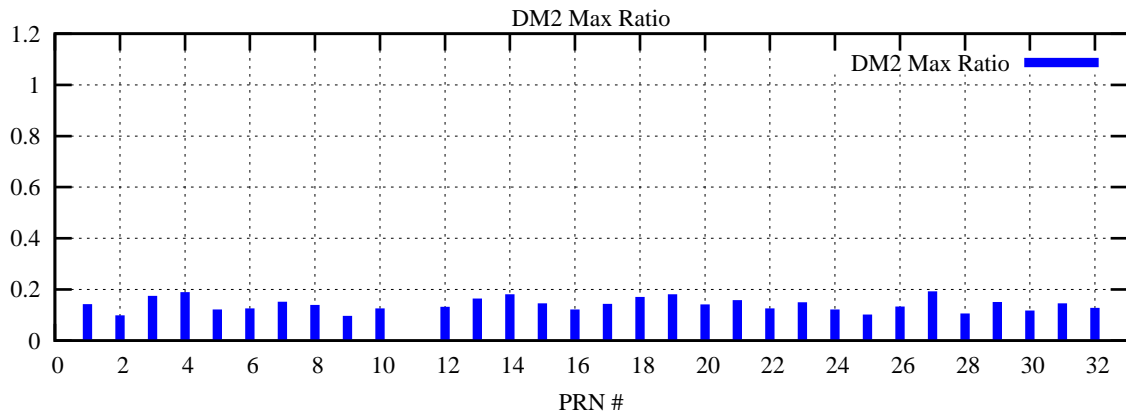

Ratio (PRN Bias/Threshold)

GpsWeek 2151 Day 3

Skinny (Type 0): PRN 8 22  
Broad (Type 2): PRN 7 15 17 21 24