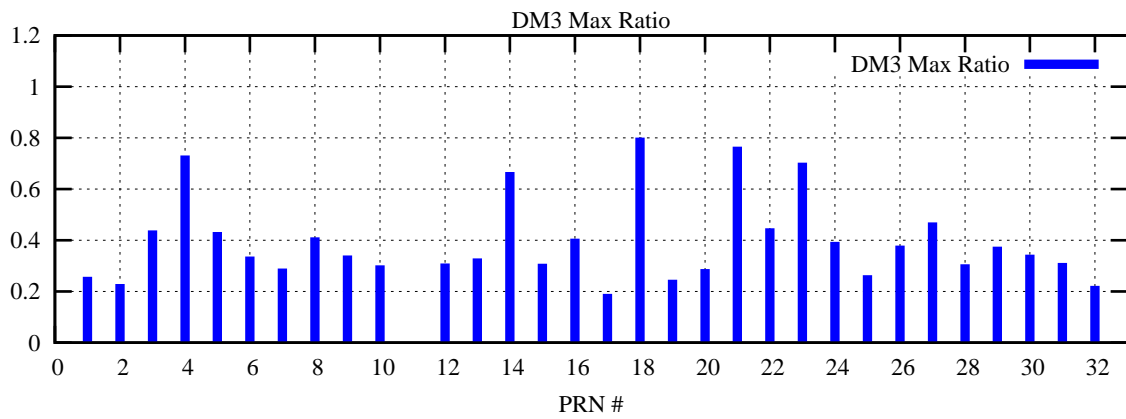

Ratio (PRN Bias/Threshold)

GpsWeek 2151 Day 3

Skinny (Type 0): PRN 8 22  
Broad (Type 2): PRN 7 15 17 21 24