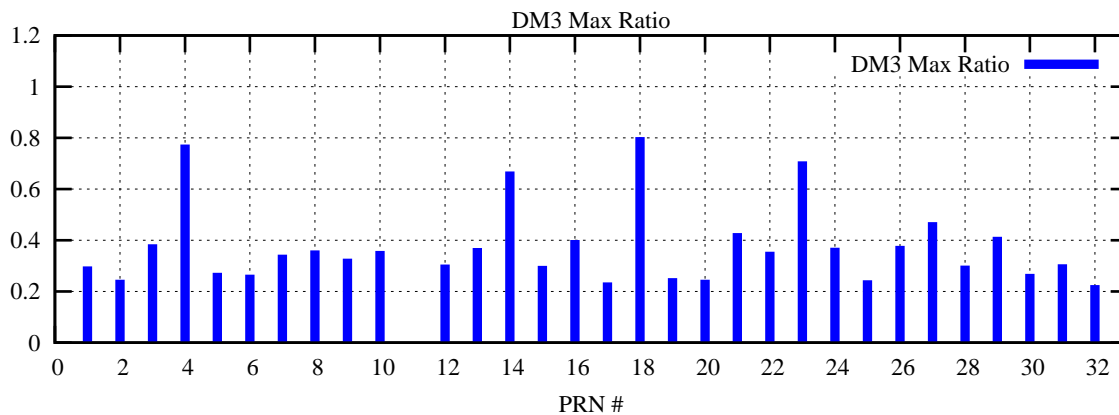

Ratio (PRN Bias/Threshold)

GpsWeek 2151 Day 6

Skinny (Type 0): PRN 8 22
Broad (Type 2): PRN 7 15 17 21 24