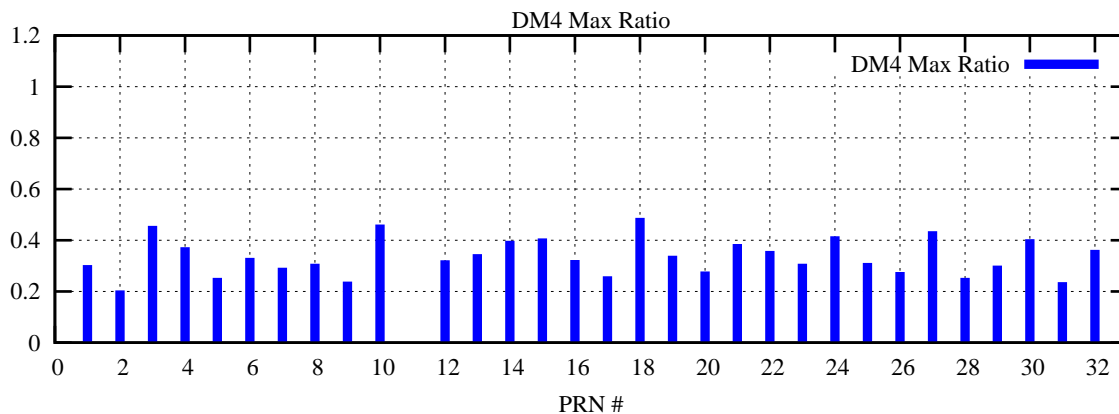

Ratio (PRN Bias/Threshold)

GpsWeek 2151 Day 6

Skinny (Type 0): PRN 8 22
Broad (Type 2): PRN 7 15 17 21 24