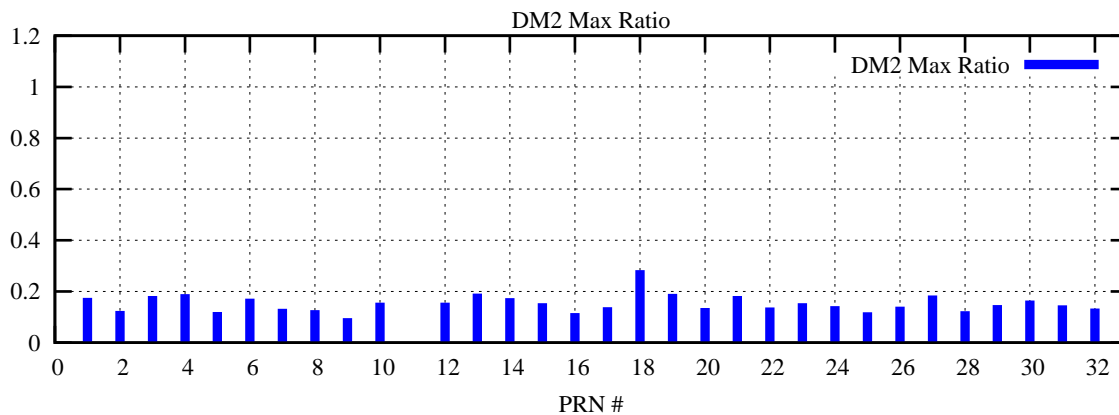

Ratio (PRN Bias/Threshold)

GpsWeek 2151 Day 6

Skinny (Type 0): PRN 8 22
Broad (Type 2): PRN 7 15 17 21 24