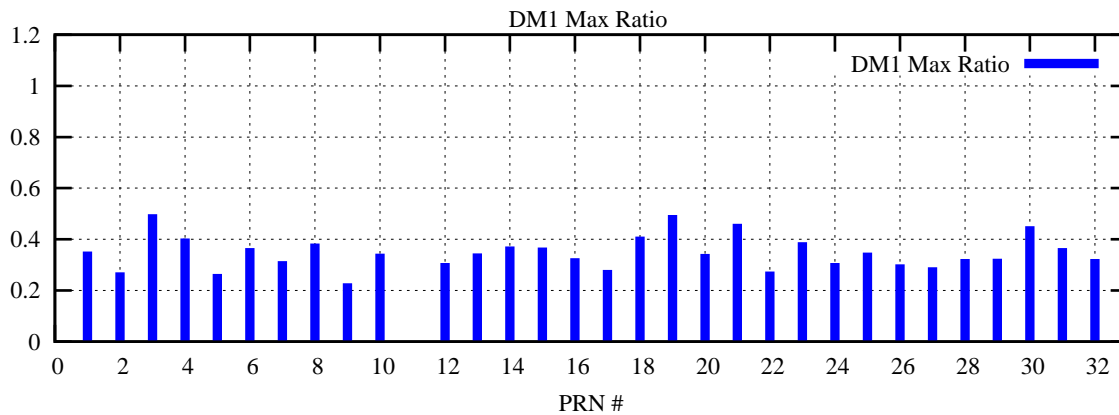

Ratio (PRN Bias/Threshold)

GpsWeek 2151 Day 6

Skinny (Type 0): PRN 8 22
Broad (Type 2): PRN 7 15 17 21 24