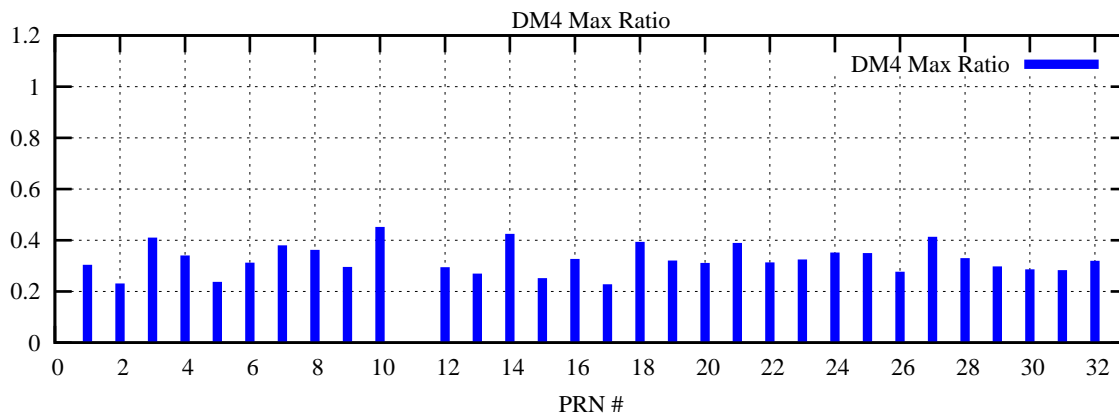

Ratio (PRN Bias/Threshold)

GpsWeek 2152 Day 0

Skinny (Type 0): PRN 8 22
Broad (Type 2): PRN 7 15 17 21 24