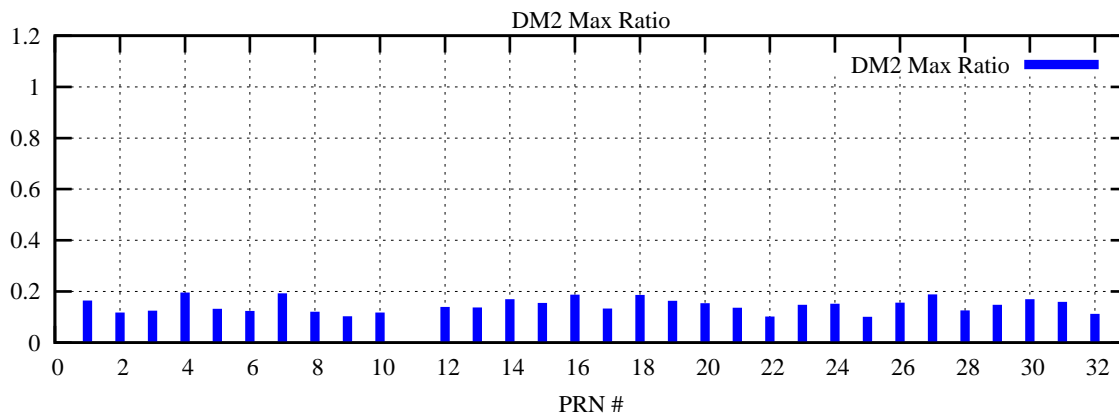

Ratio (PRN Bias/Threshold)

GpsWeek 2152 Day 0

Skinny (Type 0): PRN 8 22
Broad (Type 2): PRN 7 15 17 21 24