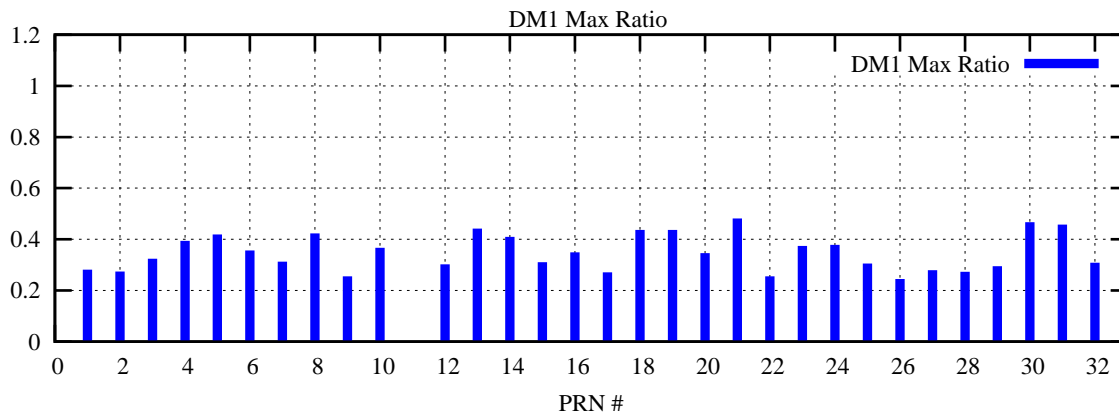

Ratio (PRN Bias/Threshold)

GpsWeek 2152 Day 0

Skinny (Type 0): PRN 8 22
Broad (Type 2): PRN 7 15 17 21 24