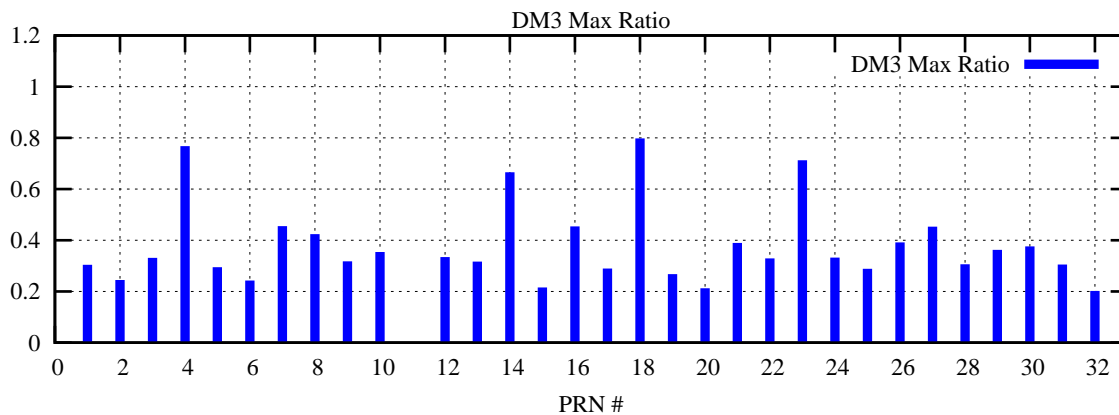

Ratio (PRN Bias/Threshold)

GpsWeek 2152 Day 0

Skinny (Type 0): PRN 8 22
Broad (Type 2): PRN 7 15 17 21 24