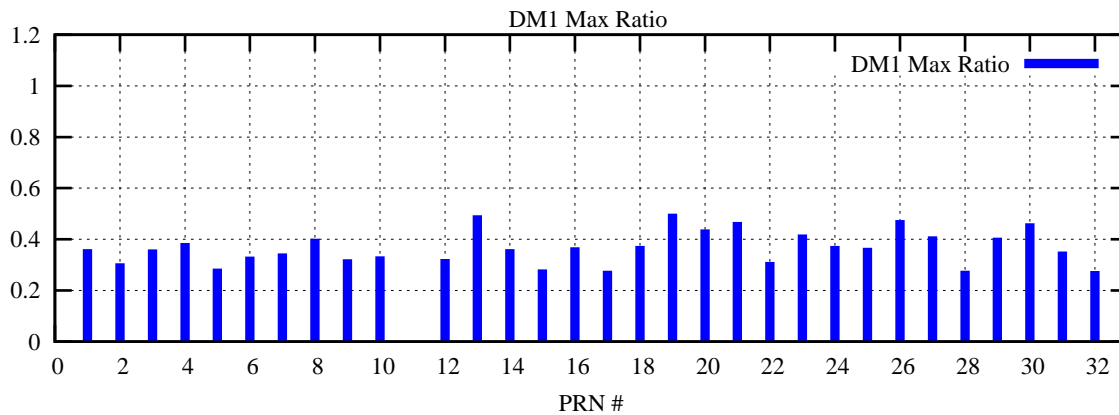

Ratio (PRN Bias/Threshold)

GpsWeek 2152 Day 1

Skinny (Type 0): PRN 8 22
Broad (Type 2): PRN 7 15 17 21 24