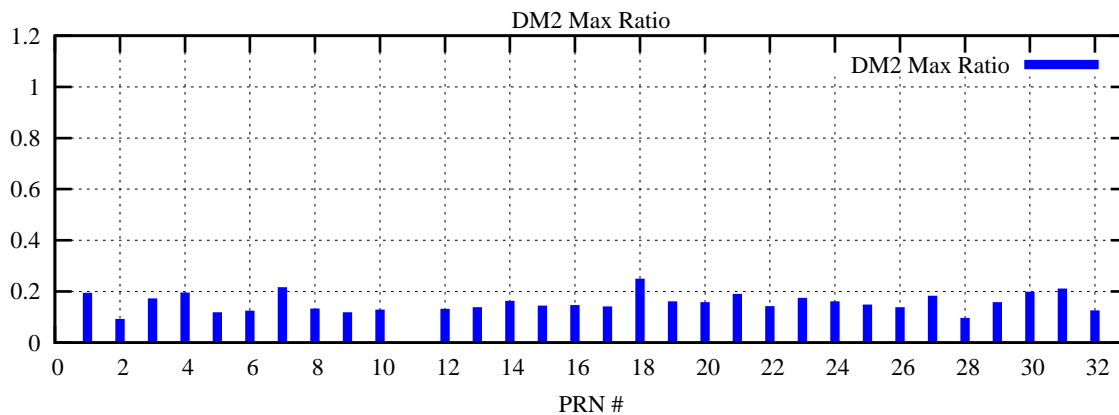

Ratio (PRN Bias/Threshold)

GpsWeek 2152 Day 1

Skinny (Type 0): PRN 8 22
Broad (Type 2): PRN 7 15 17 21 24