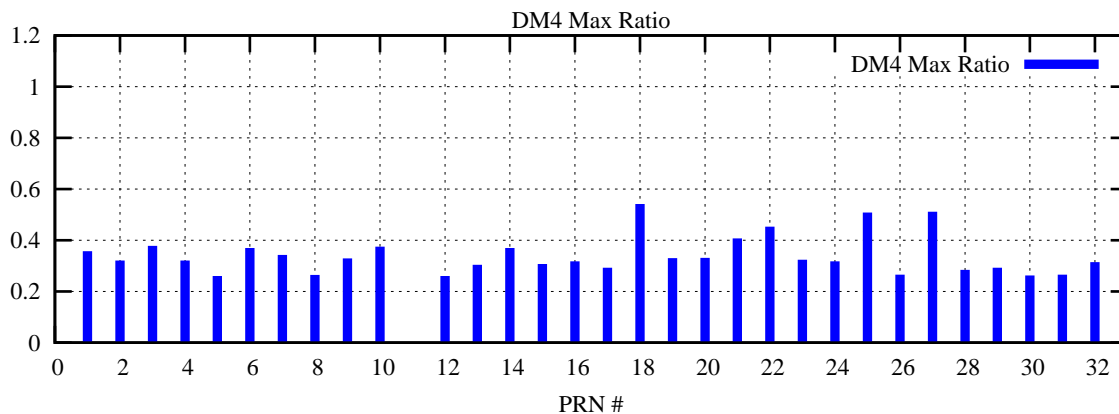

Ratio (PRN Bias/Threshold)

GpsWeek 2152 Day 1

Skinny (Type 0): PRN 8 22
Broad (Type 2): PRN 7 15 17 21 24