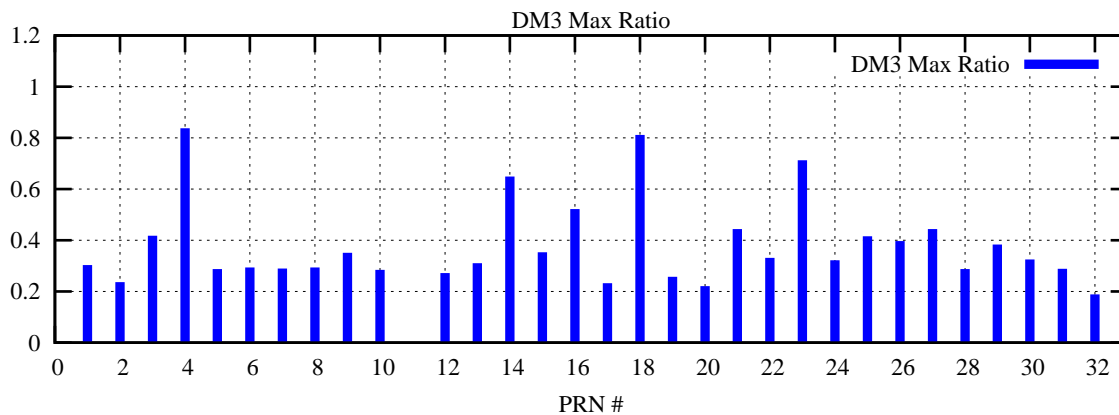

Ratio (PRN Bias/Threshold)

GpsWeek 2152 Day 1

Skinny (Type 0): PRN 8 22
Broad (Type 2): PRN 7 15 17 21 24