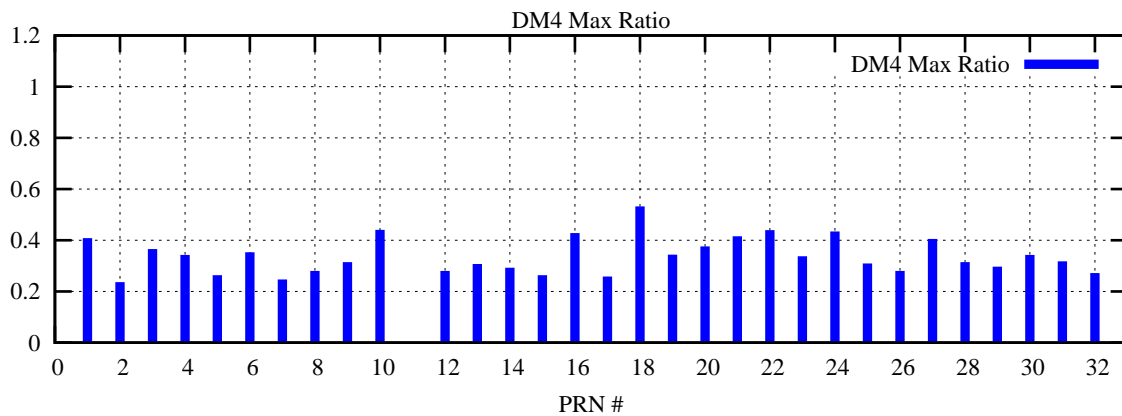

Ratio (PRN Bias/Threshold)

GpsWeek 2152 Day 2

Skinny (Type 0): PRN 8 22  
Broad (Type 2): PRN 7 15 17 21 24