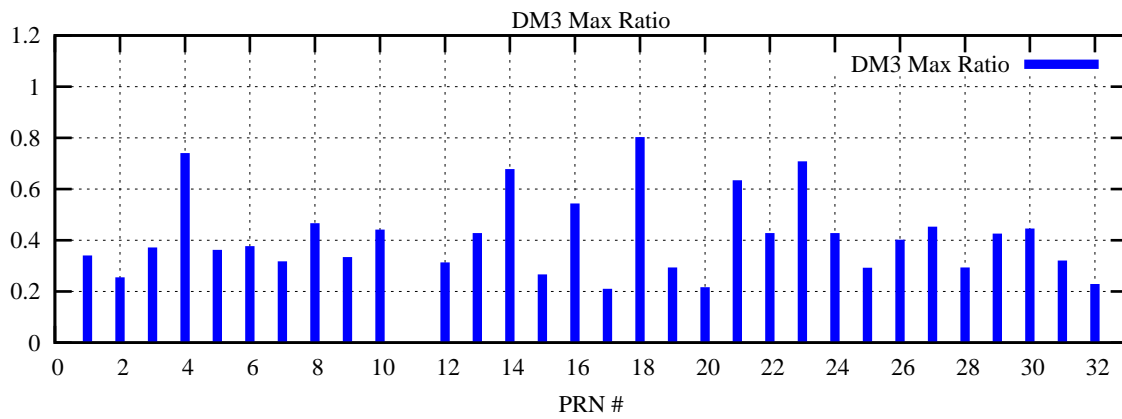

Ratio (PRN Bias/Threshold)

GpsWeek 2152 Day 2

Skinny (Type 0): PRN 8 22  
Broad (Type 2): PRN 7 15 17 21 24