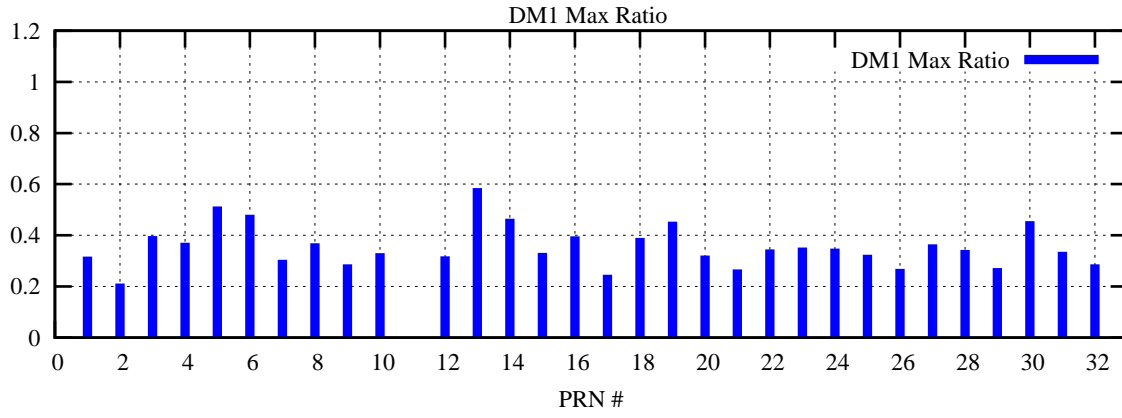

Ratio (PRN Bias/Threshold)

GpsWeek 2152 Day 2

Skinny (Type 0): PRN 8 22  
Broad (Type 2): PRN 7 15 17 21 24