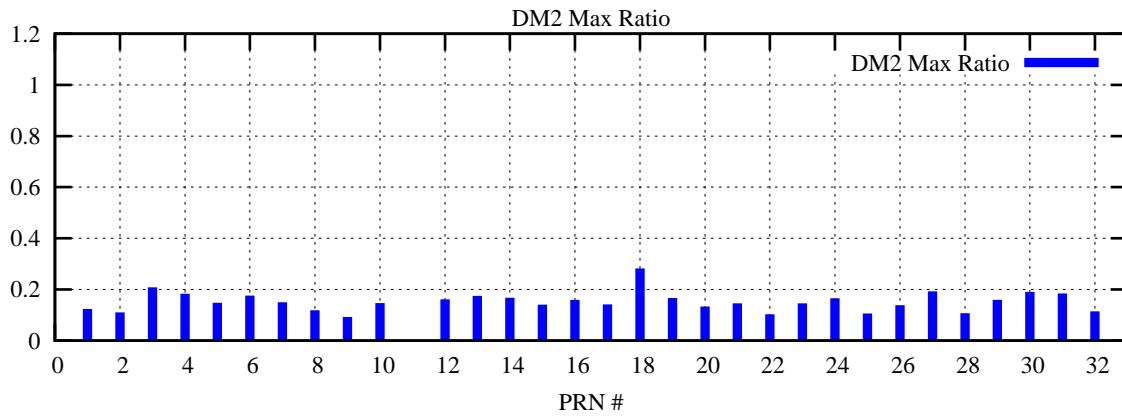

Ratio (PRN Bias/Threshold)

GpsWeek 2152 Day 2

Skinny (Type 0): PRN 8 22  
Broad (Type 2): PRN 7 15 17 21 24