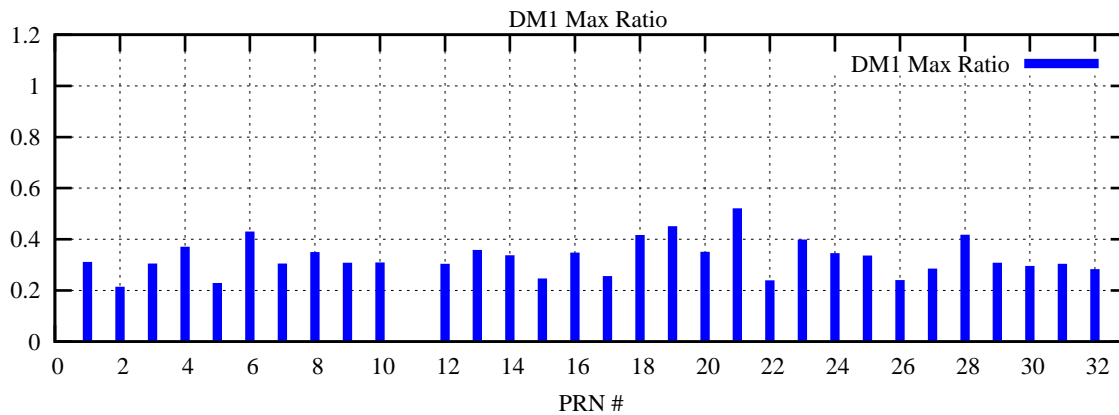

Ratio (PRN Bias/Threshold)

GpsWeek 2152 Day 5

Skinny (Type 0): PRN 8 22
Broad (Type 2): PRN 7 15 17 21 24