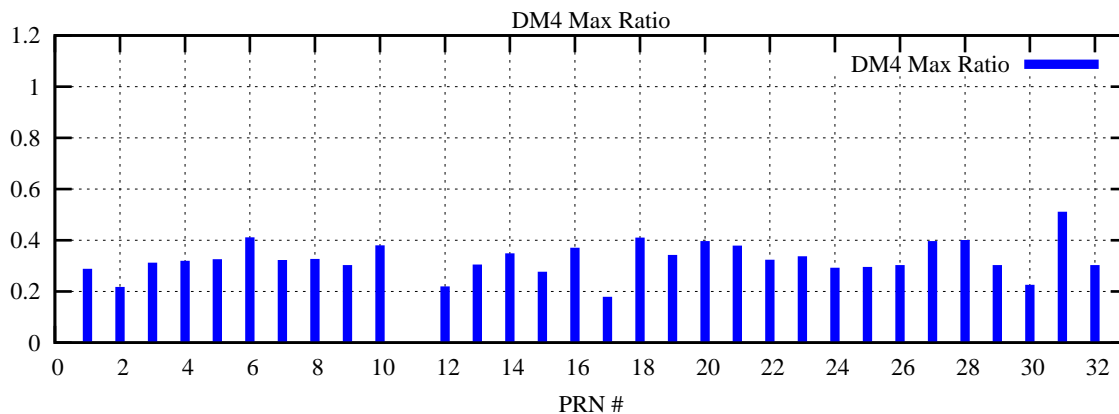

Ratio (PRN Bias/Threshold)

GpsWeek 2152 Day 5

Skinny (Type 0): PRN 8 22
Broad (Type 2): PRN 7 15 17 21 24