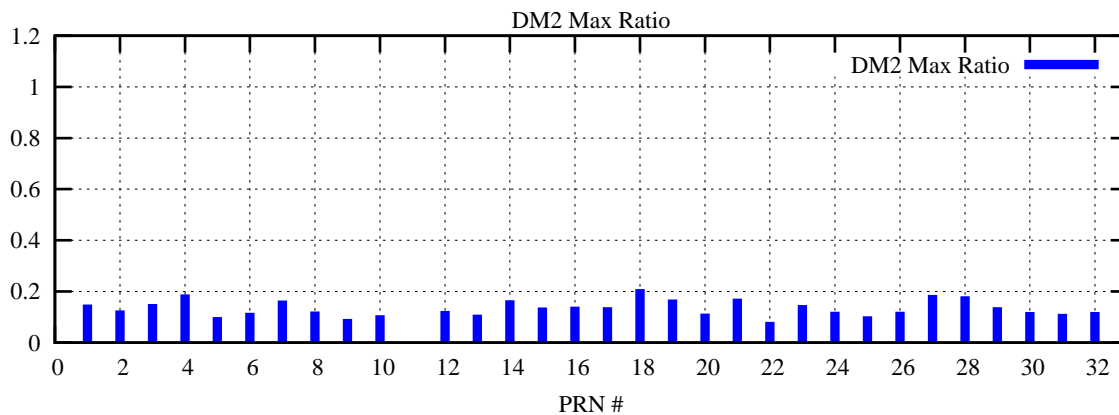

Ratio (PRN Bias/Threshold)

GpsWeek 2152 Day 5

Skinny (Type 0): PRN 8 22
Broad (Type 2): PRN 7 15 17 21 24