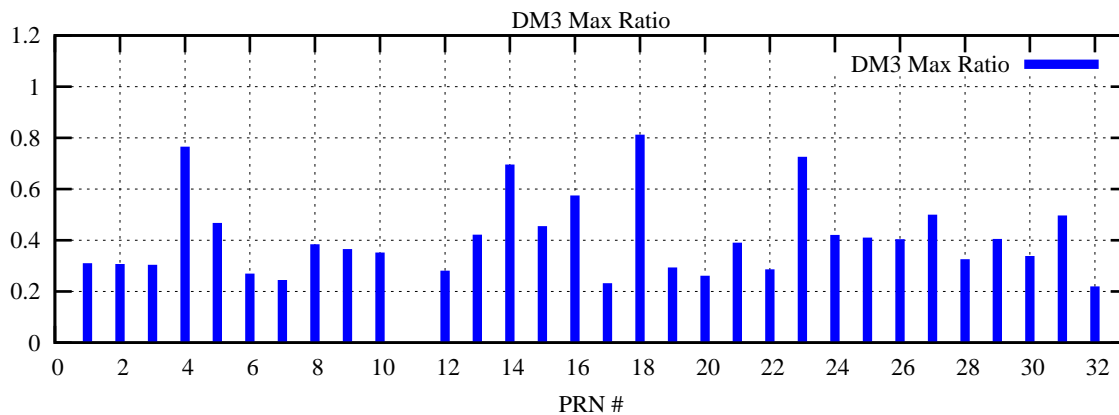

Ratio (PRN Bias/Threshold)

GpsWeek 2152 Day 5

Skinny (Type 0): PRN 8 22
Broad (Type 2): PRN 7 15 17 21 24