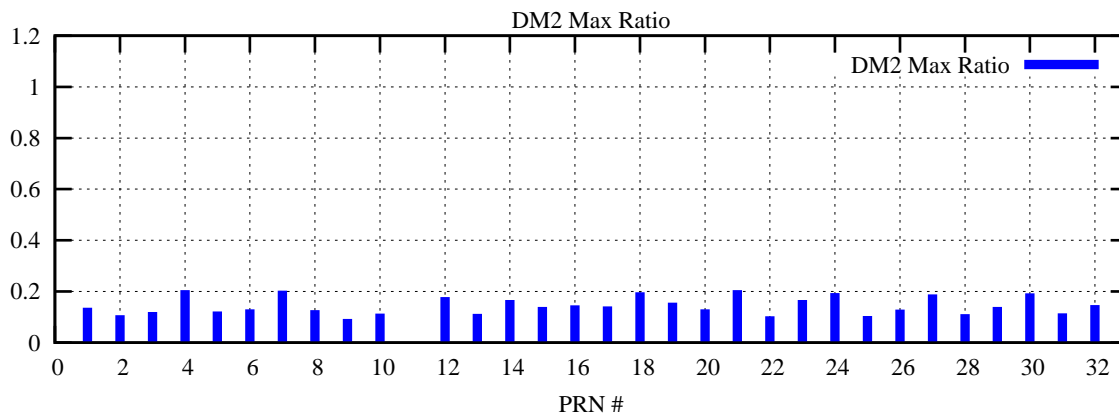

Ratio (PRN Bias/Threshold)

GpsWeek 2152 Day 6

Skinny (Type 0): PRN 8 22
Broad (Type 2): PRN 7 15 17 21 24