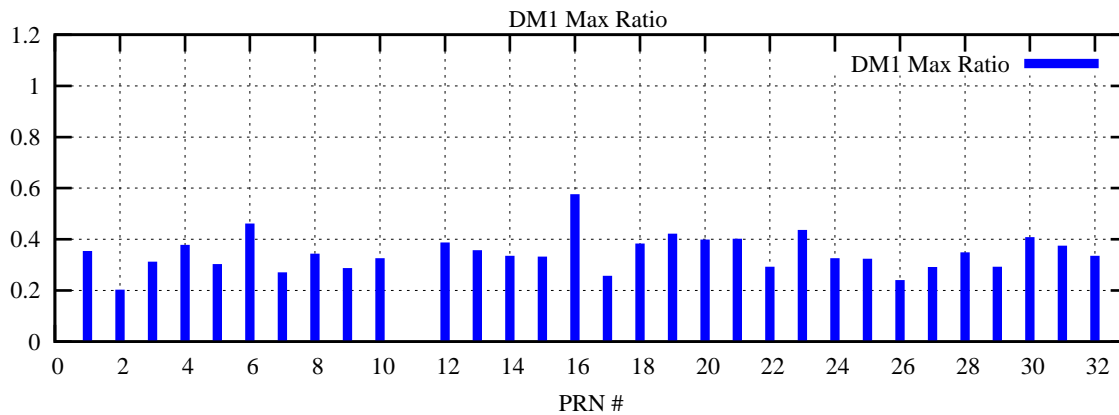

Ratio (PRN Bias/Threshold)

GpsWeek 2152 Day 6

Skinny (Type 0): PRN 8 22
Broad (Type 2): PRN 7 15 17 21 24