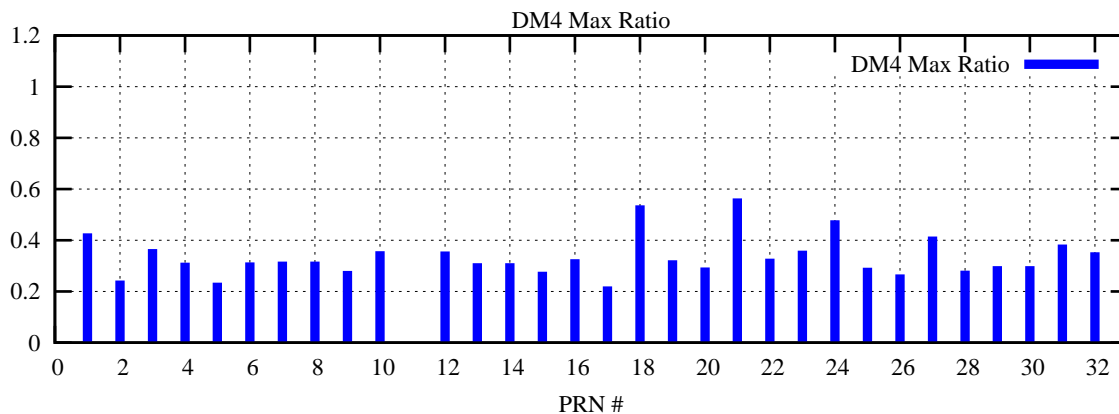

Ratio (PRN Bias/Threshold)

GpsWeek 2152 Day 6

Skinny (Type 0): PRN 8 22
Broad (Type 2): PRN 7 15 17 21 24