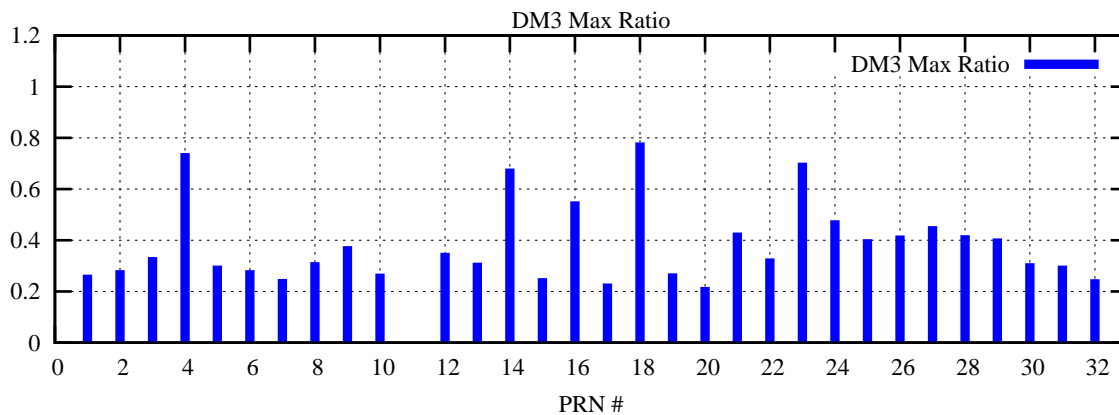

Ratio (PRN Bias/Threshold)

GpsWeek 2152 Day 6

Skinny (Type 0): PRN 8 22
Broad (Type 2): PRN 7 15 17 21 24