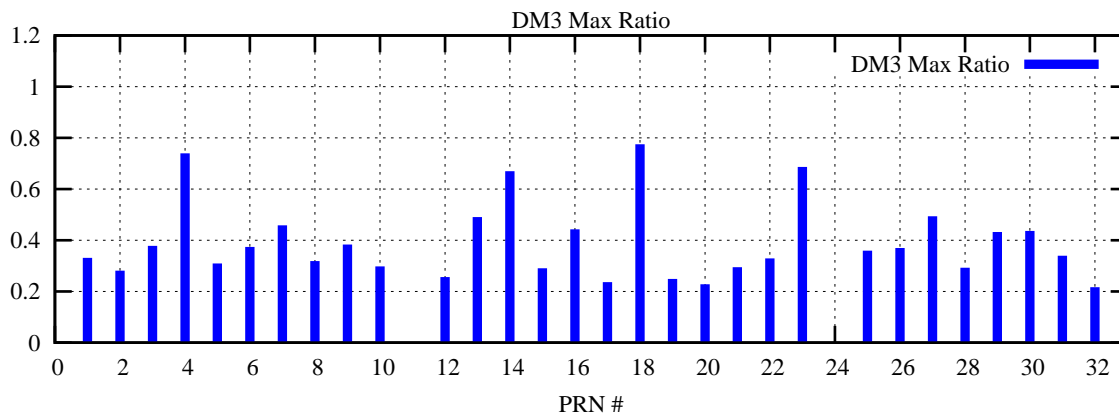

Ratio (PRN Bias/Threshold)

GpsWeek 2153 Day 6

Skinny (Type 0): PRN 8 22  
Broad (Type 2): PRN 7 15 17 21 24