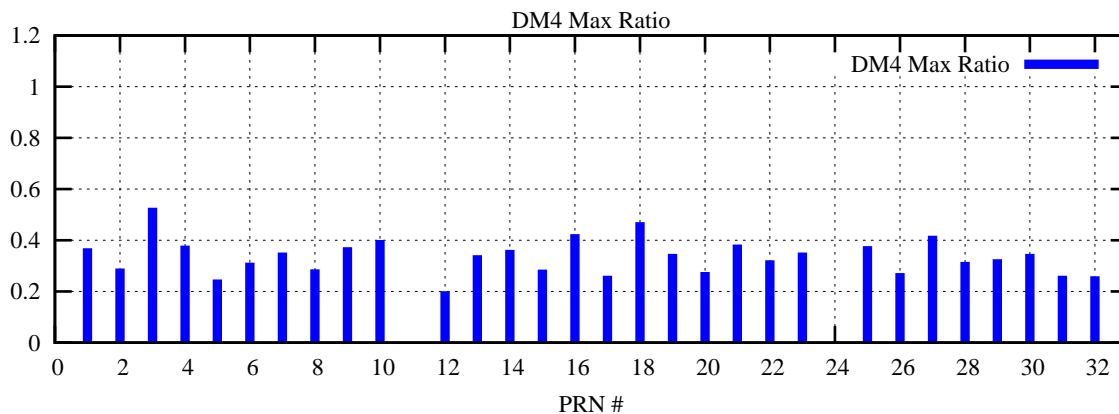

Ratio (PRN Bias/Threshold)

GpsWeek 2153 Day 6

Skinny (Type 0): PRN 8 22  
Broad (Type 2): PRN 7 15 17 21 24