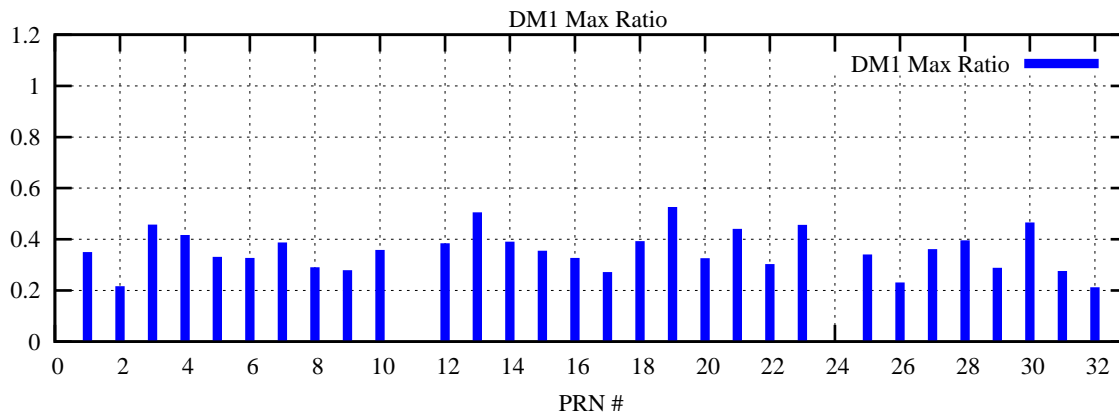

Ratio (PRN Bias/Threshold)

GpsWeek 2153 Day 6

Skinny (Type 0): PRN 8 22  
Broad (Type 2): PRN 7 15 17 21 24