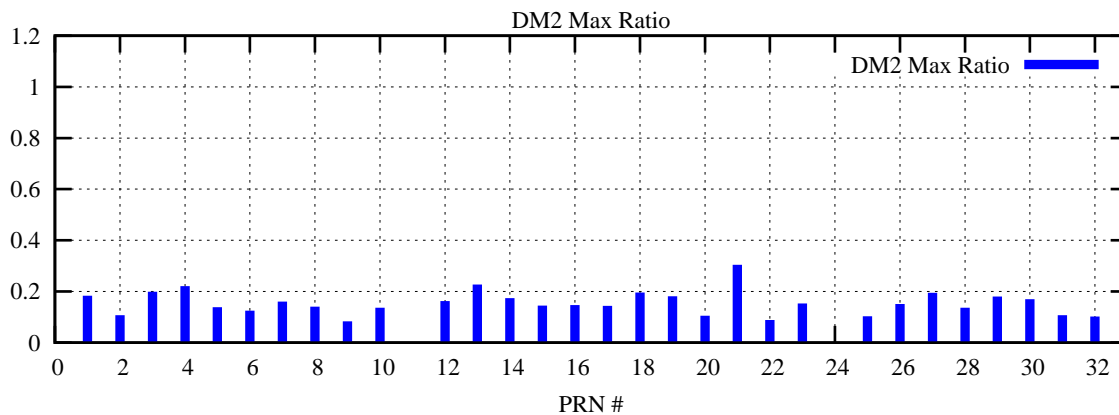

Ratio (PRN Bias/Threshold)

GpsWeek 2153 Day 6

Skinny (Type 0): PRN 8 22  
Broad (Type 2): PRN 7 15 17 21 24