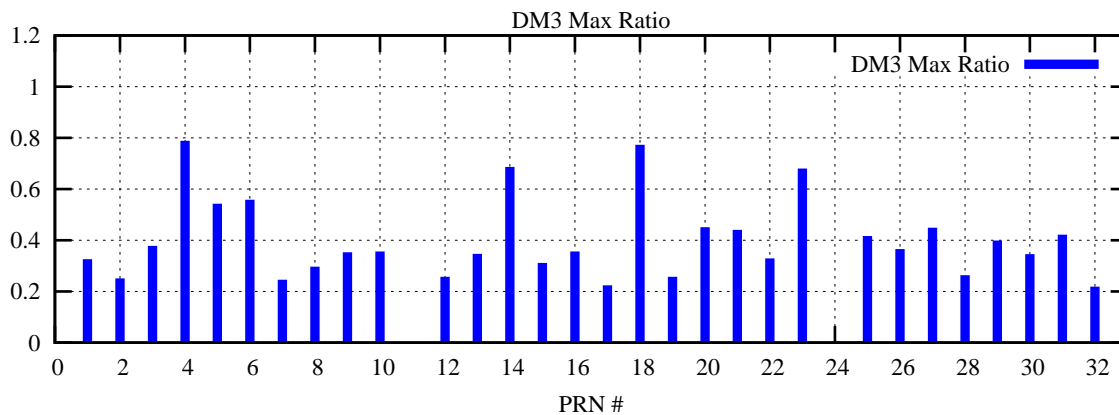

Ratio (PRN Bias/Threshold)

GpsWeek 2154 Day 0

Skinny (Type 0): PRN 8 22  
Broad (Type 2): PRN 7 15 17 21 24