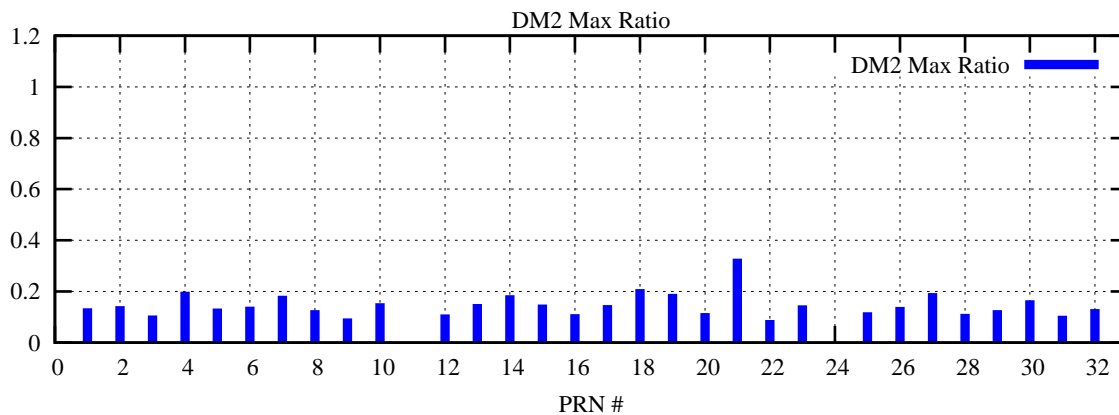

Ratio (PRN Bias/Threshold)

GpsWeek 2154 Day 0

Skinny (Type 0): PRN 8 22  
Broad (Type 2): PRN 7 15 17 21 24