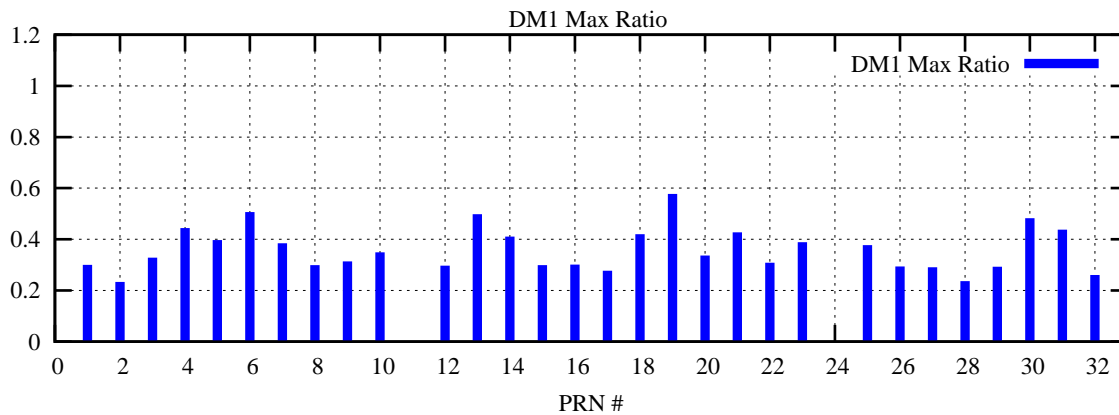

Ratio (PRN Bias/Threshold)

GpsWeek 2154 Day 0

Skinny (Type 0): PRN 8 22  
Broad (Type 2): PRN 7 15 17 21 24