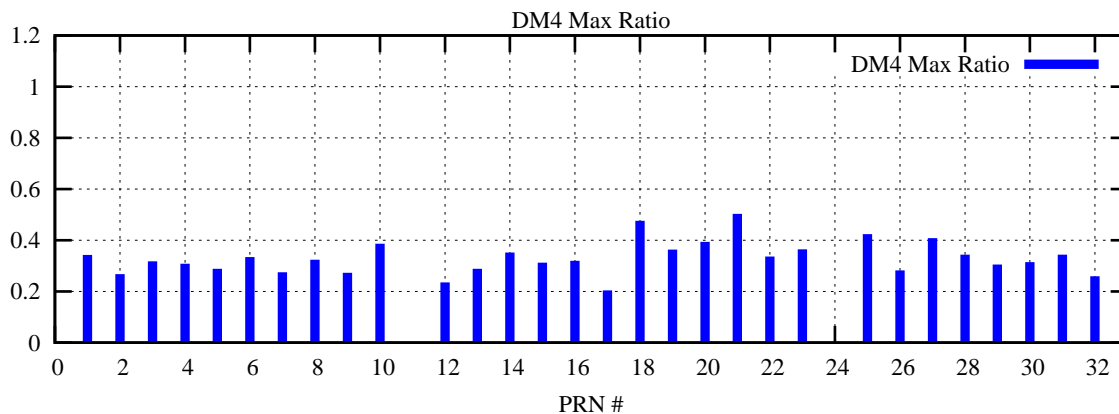

Ratio (PRN Bias/Threshold)

GpsWeek 2154 Day 0

Skinny (Type 0): PRN 8 22  
Broad (Type 2): PRN 7 15 17 21 24