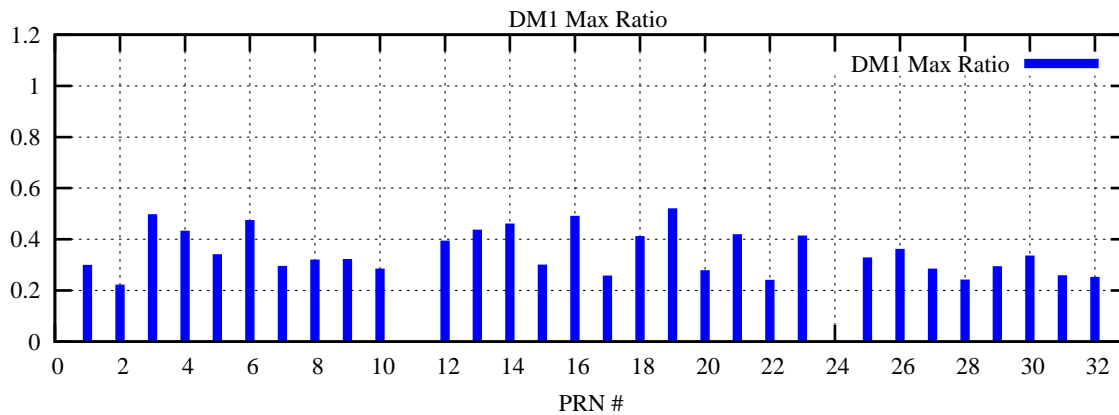

Ratio (PRN Bias/Threshold)

GpsWeek 2154 Day 1

Skinny (Type 0): PRN 8 22
Broad (Type 2): PRN 7 15 17 21 24