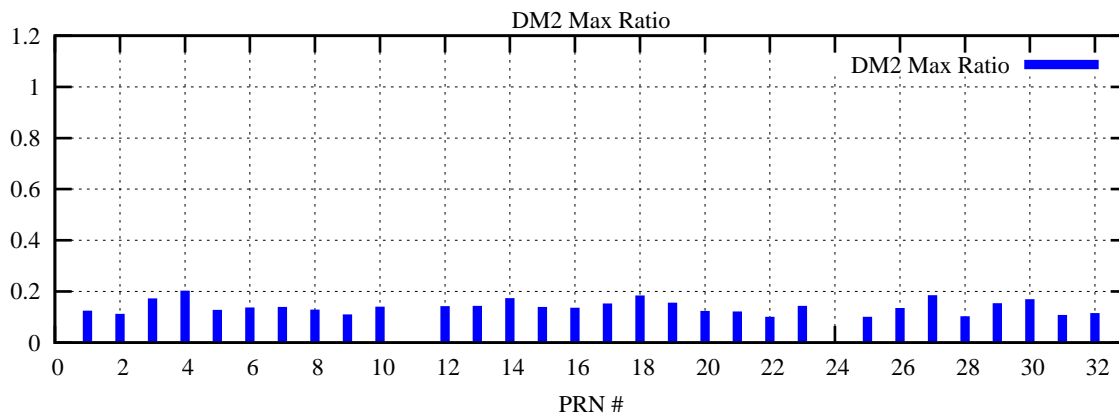

Ratio (PRN Bias/Threshold)

GpsWeek 2154 Day 1

Skinny (Type 0): PRN 8 22
Broad (Type 2): PRN 7 15 17 21 24