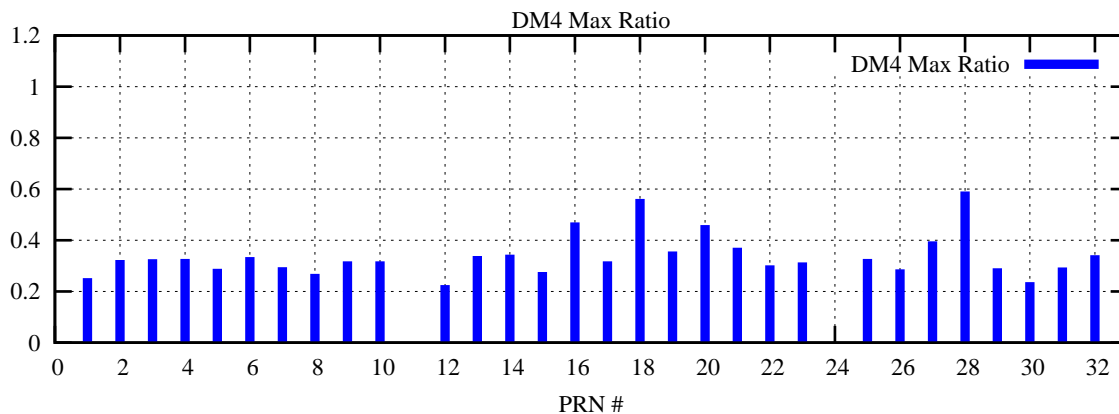

Ratio (PRN Bias/Threshold)

GpsWeek 2154 Day 1

Skinny (Type 0): PRN 8 22
Broad (Type 2): PRN 7 15 17 21 24