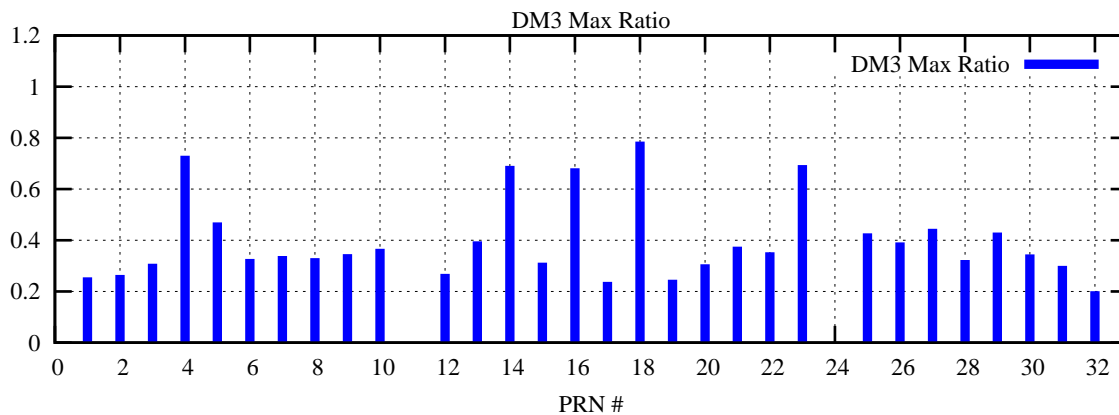

Ratio (PRN Bias/Threshold)

GpsWeek 2154 Day 1

Skinny (Type 0): PRN 8 22
Broad (Type 2): PRN 7 15 17 21 24