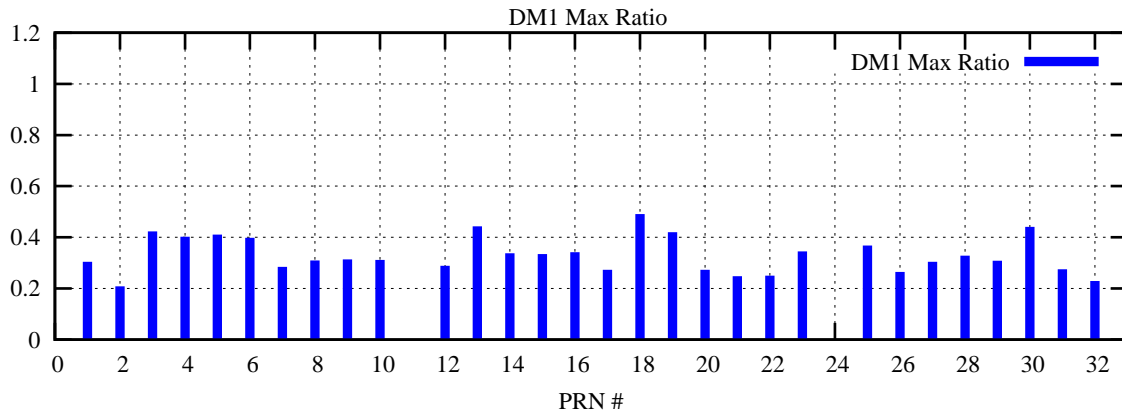

Ratio (PRN Bias/Threshold)

GpsWeek 2154 Day 3

Skinny (Type 0): PRN 8 22
Broad (Type 2): PRN 7 15 17 21 24