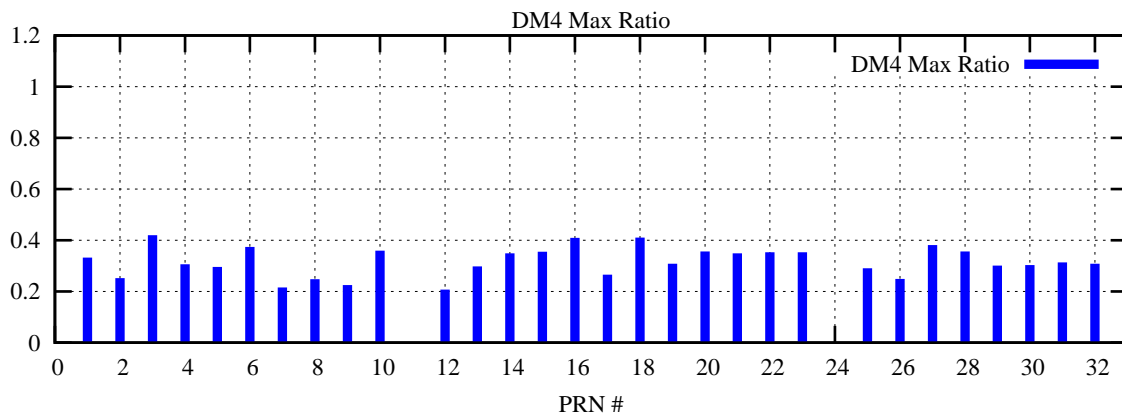

Ratio (PRN Bias/Threshold)

GpsWeek 2154 Day 3

Skinny (Type 0): PRN 8 22
Broad (Type 2): PRN 7 15 17 21 24