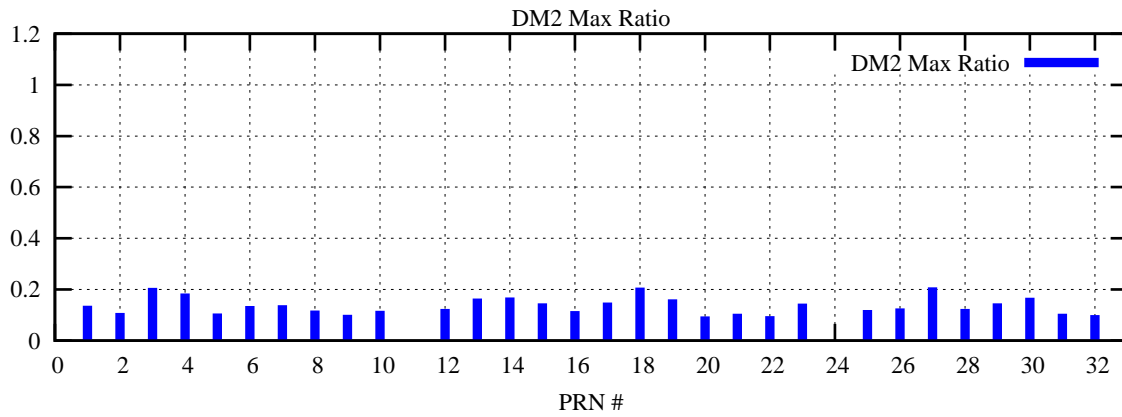

Ratio (PRN Bias/Threshold)

GpsWeek 2154 Day 3

Skinny (Type 0): PRN 8 22
Broad (Type 2): PRN 7 15 17 21 24