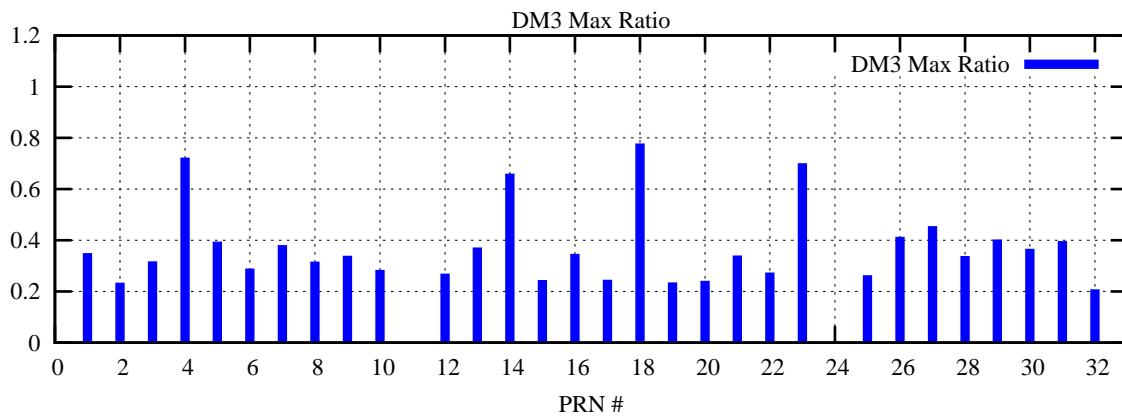

Ratio (PRN Bias/Threshold)

GpsWeek 2154 Day 3

Skinny (Type 0): PRN 8 22
Broad (Type 2): PRN 7 15 17 21 24