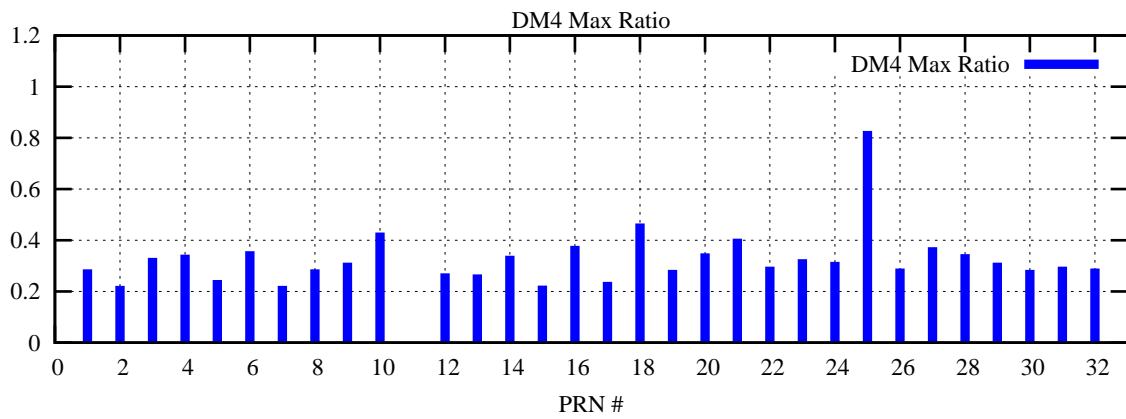

Ratio (PRN Bias/Threshold)

GpsWeek 2155 Day 0

Skinny (Type 0): PRN 8 22  
Broad (Type 2): PRN 7 15 17 21 24