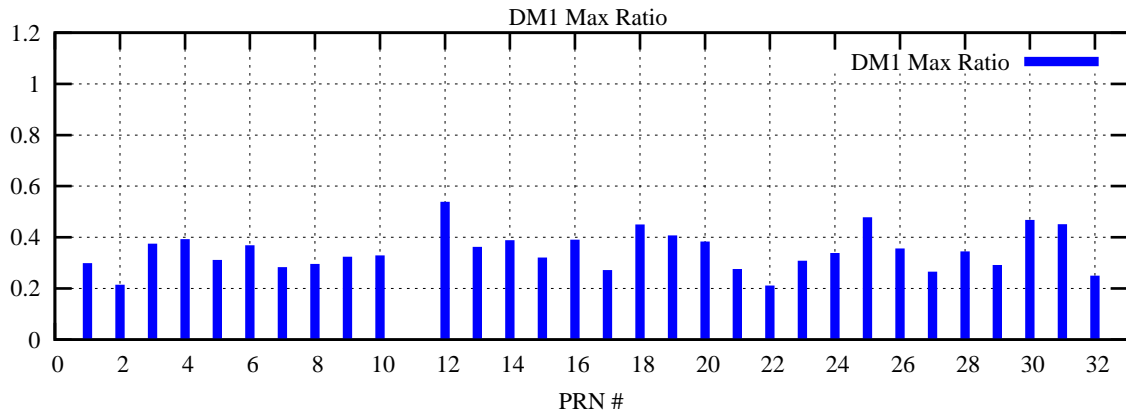

Ratio (PRN Bias/Threshold)

GpsWeek 2155 Day 0

Skinny (Type 0): PRN 8 22  
Broad (Type 2): PRN 7 15 17 21 24