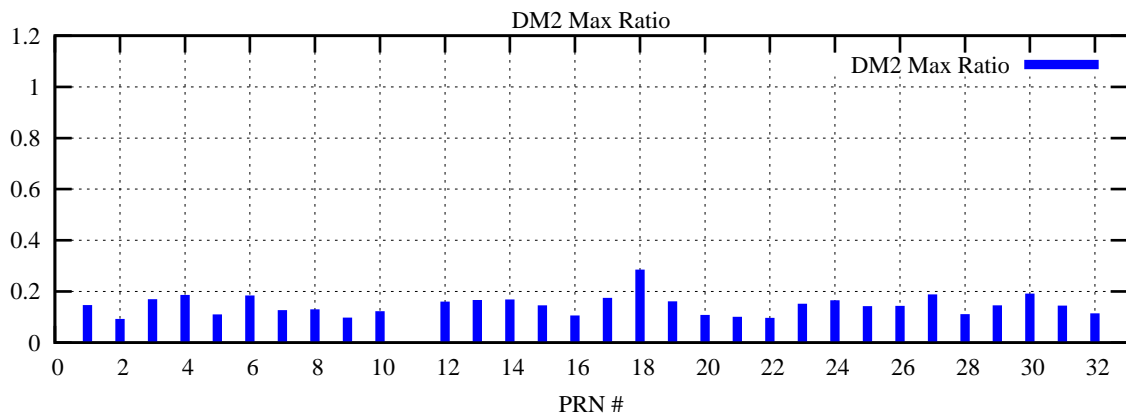

Ratio (PRN Bias/Threshold)

GpsWeek 2155 Day 0

Skinny (Type 0): PRN 8 22  
Broad (Type 2): PRN 7 15 17 21 24