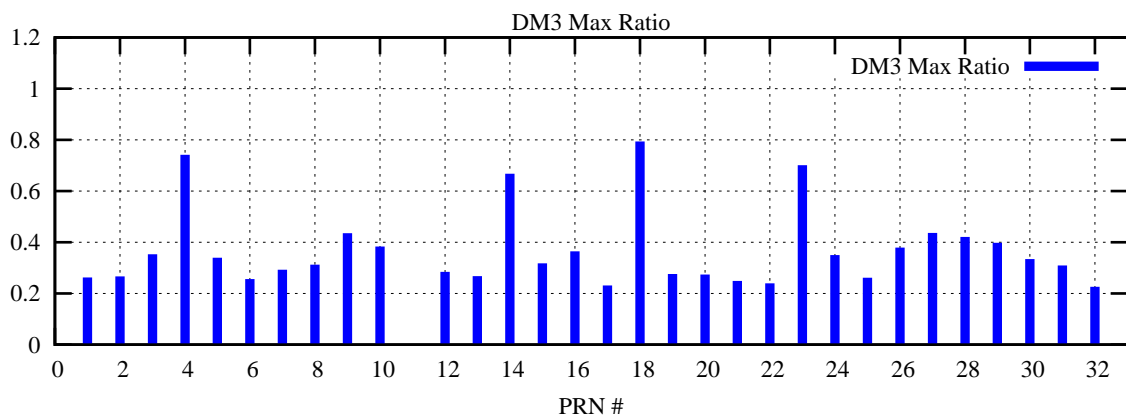

Ratio (PRN Bias/Threshold)

GpsWeek 2155 Day 0

Skinny (Type 0): PRN 8 22  
Broad (Type 2): PRN 7 15 17 21 24