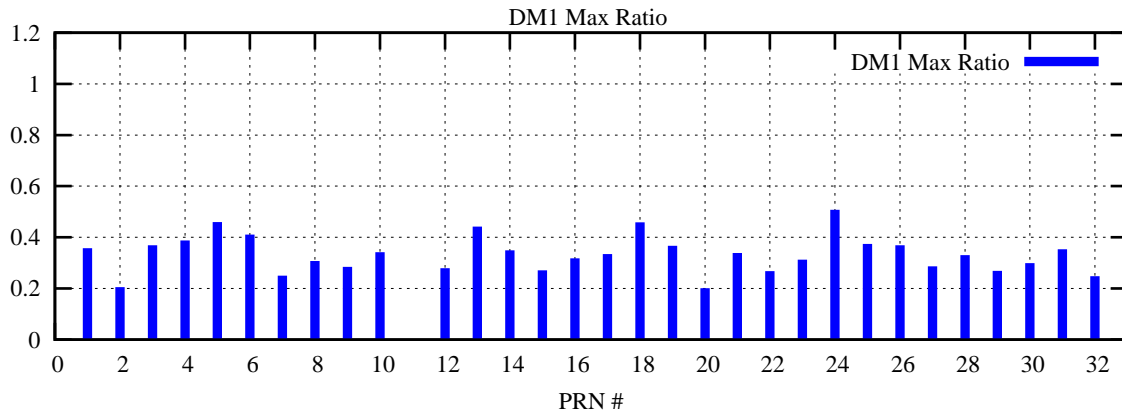

Ratio (PRN Bias/Threshold)

GpsWeek 2157 Day 1

Skinny (Type 0): PRN 8 22
Broad (Type 2): PRN 7 15 17 21 24