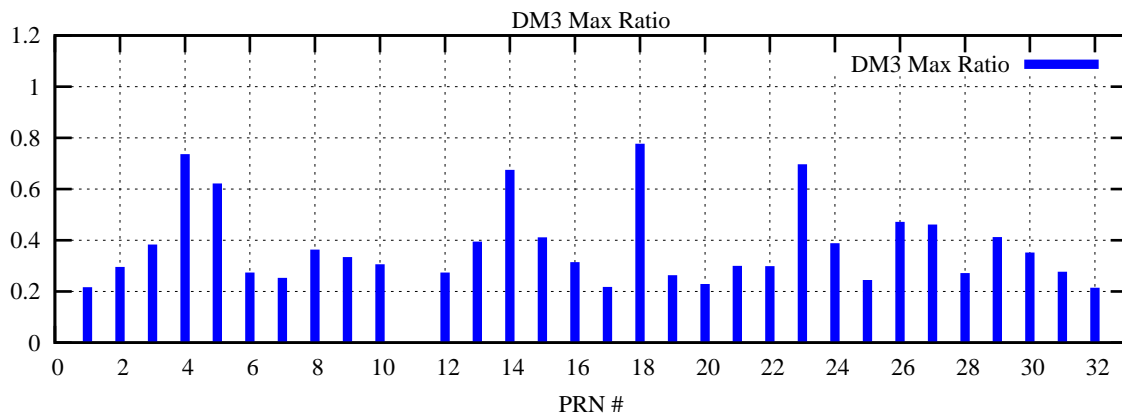

Ratio (PRN Bias/Threshold)

GpsWeek 2157 Day 1

Skinny (Type 0): PRN 8 22
Broad (Type 2): PRN 7 15 17 21 24