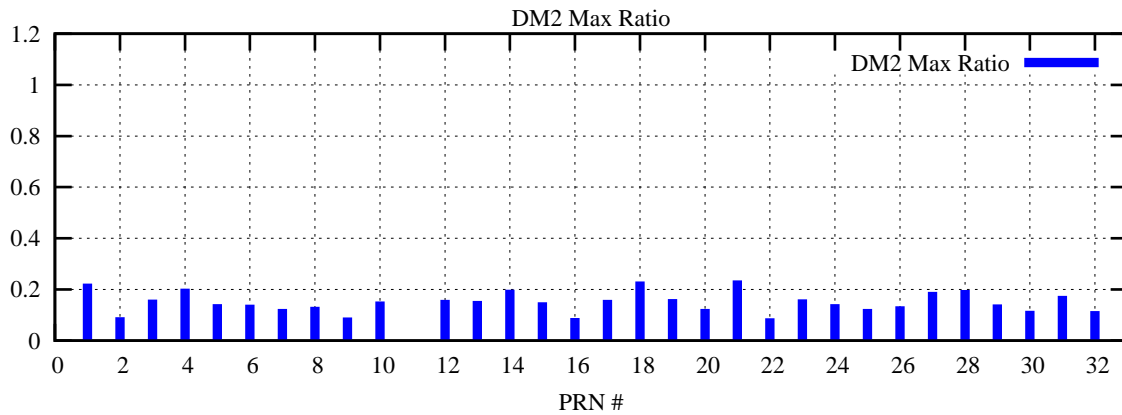

Ratio (PRN Bias/Threshold)

GpsWeek 2157 Day 1

Skinny (Type 0): PRN 8 22
Broad (Type 2): PRN 7 15 17 21 24