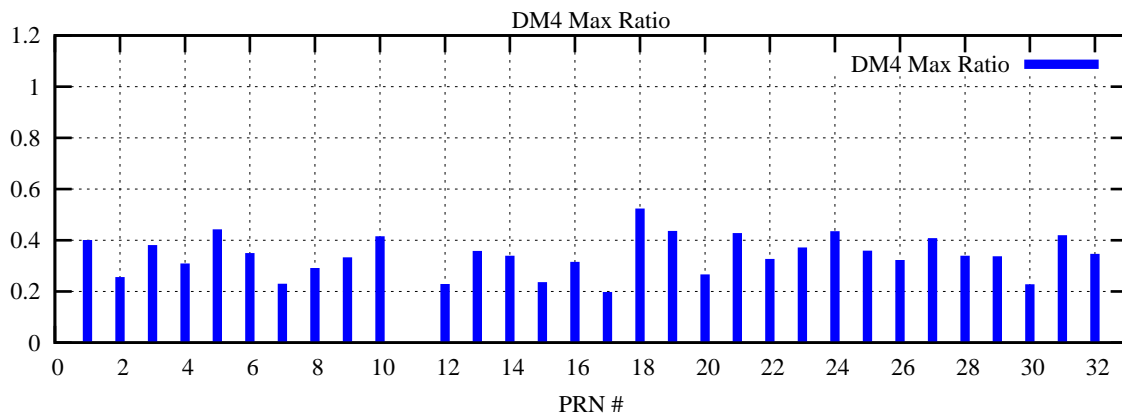

Ratio (PRN Bias/Threshold)

GpsWeek 2157 Day 1

Skinny (Type 0): PRN 8 22
Broad (Type 2): PRN 7 15 17 21 24