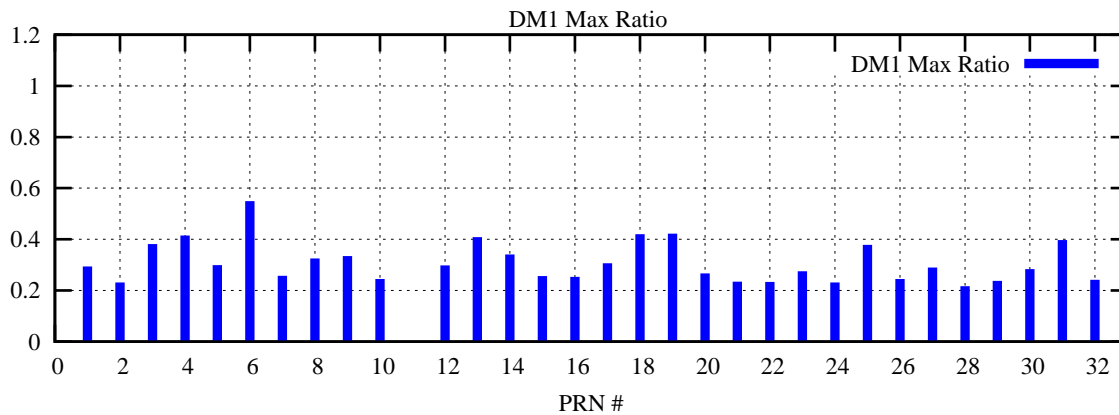

Ratio (PRN Bias/Threshold)

GpsWeek 2157 Day 3

Skinny (Type 0): PRN 8 22
Broad (Type 2): PRN 7 15 17 21 24