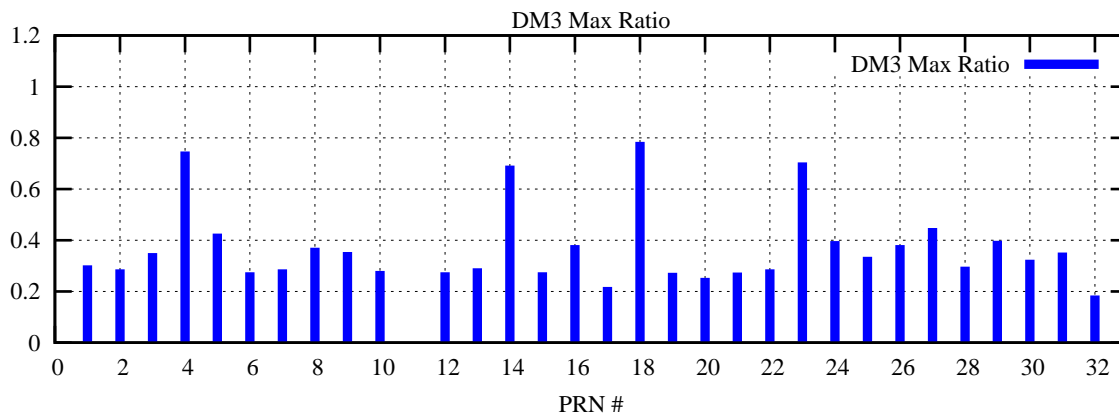

Ratio (PRN Bias/Threshold)

GpsWeek 2157 Day 3

Skinny (Type 0): PRN 8 22
Broad (Type 2): PRN 7 15 17 21 24