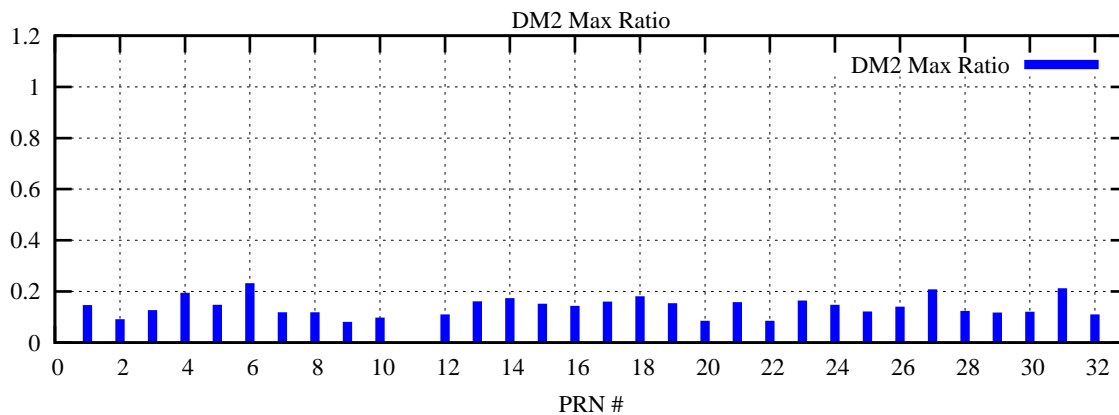

Ratio (PRN Bias/Threshold)

GpsWeek 2157 Day 3

Skinny (Type 0): PRN 8 22
Broad (Type 2): PRN 7 15 17 21 24