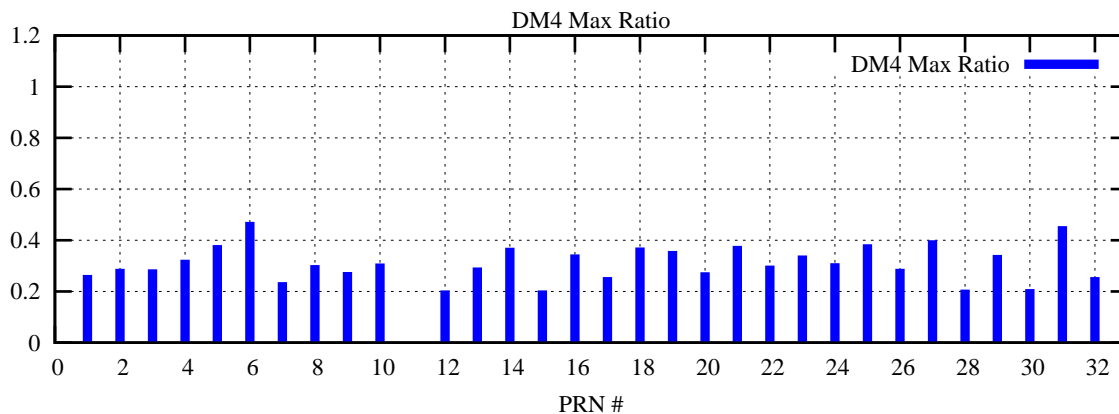

Ratio (PRN Bias/Threshold)

GpsWeek 2157 Day 3

Skinny (Type 0): PRN 8 22
Broad (Type 2): PRN 7 15 17 21 24