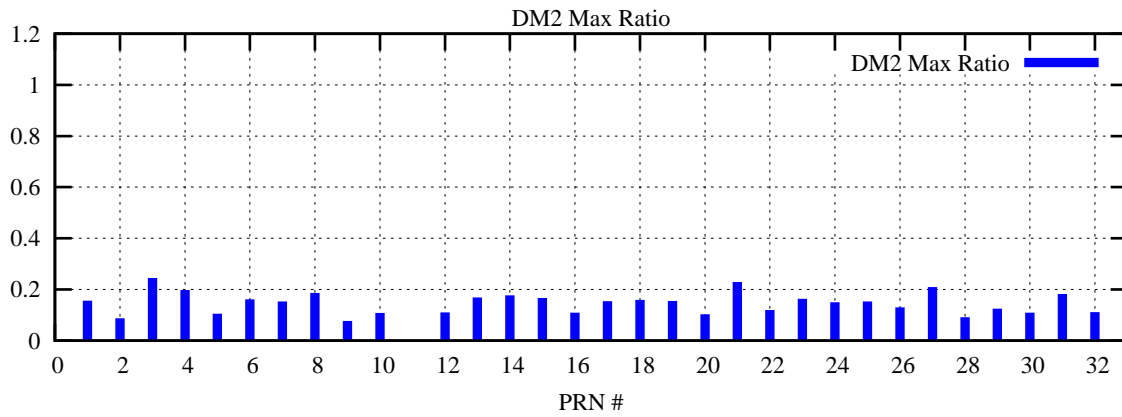

Ratio (PRN Bias/Threshold)

GpsWeek 2157 Day 4

Skinny (Type 0): PRN 8 22
Broad (Type 2): PRN 7 15 17 21 24