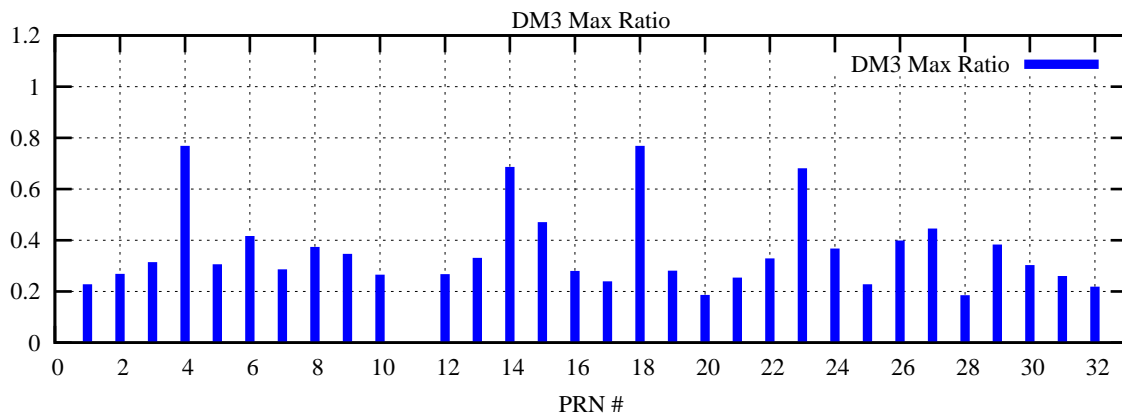

Ratio (PRN Bias/Threshold)

GpsWeek 2157 Day 4

Skinny (Type 0): PRN 8 22
Broad (Type 2): PRN 7 15 17 21 24