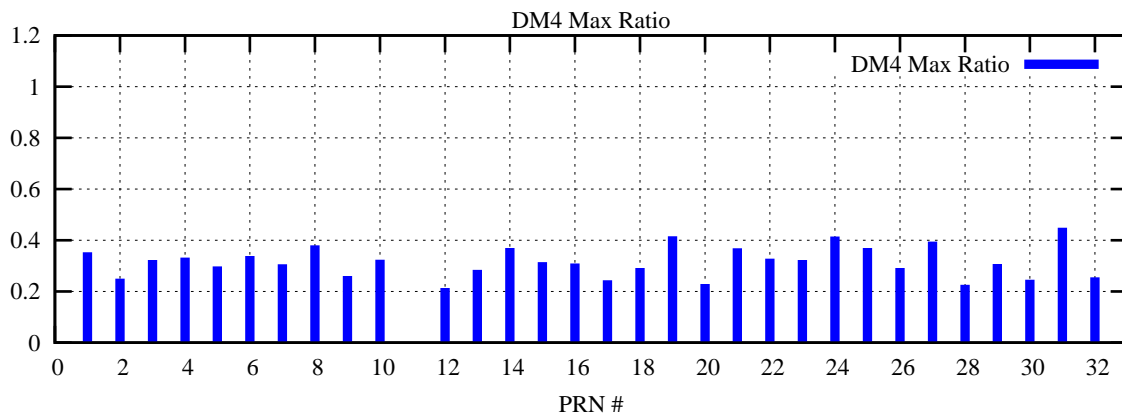

Ratio (PRN Bias/Threshold)

GpsWeek 2157 Day 4

Skinny (Type 0): PRN 8 22
Broad (Type 2): PRN 7 15 17 21 24