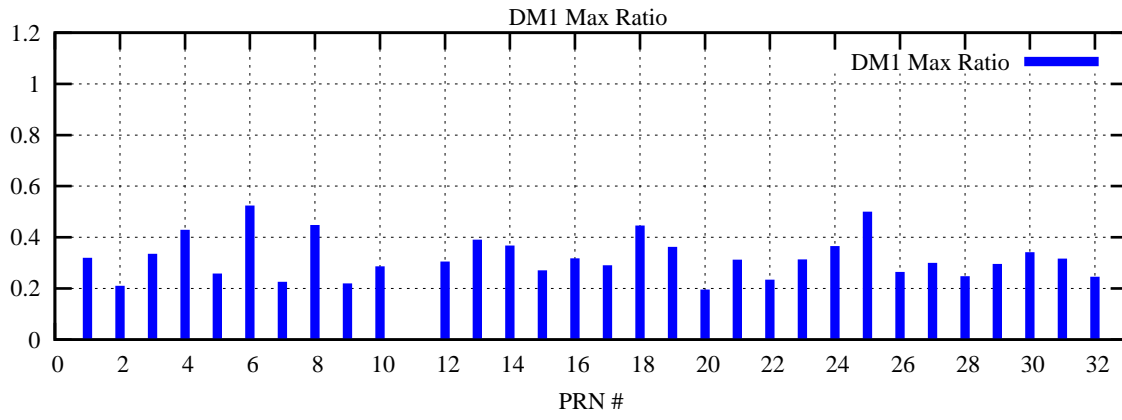

Ratio (PRN Bias/Threshold)

GpsWeek 2157 Day 4

Skinny (Type 0): PRN 8 22
Broad (Type 2): PRN 7 15 17 21 24