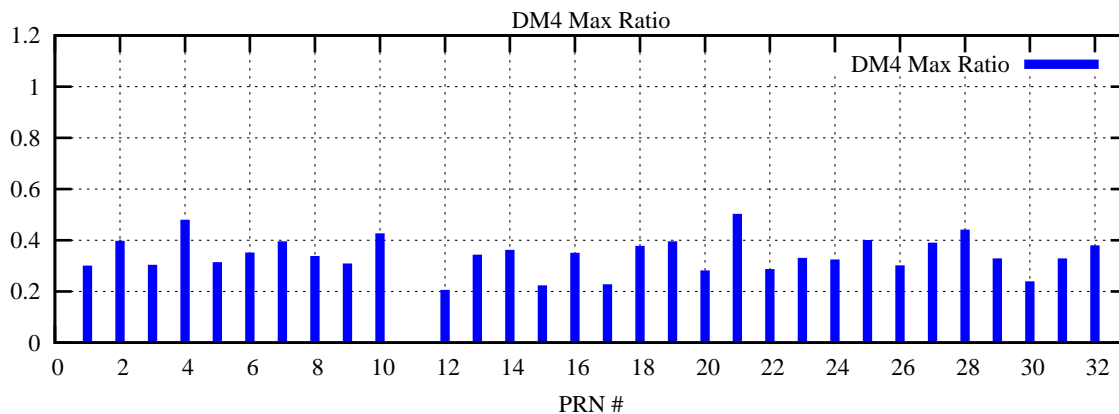

Ratio (PRN Bias/Threshold)

GpsWeek 2157 Day 5

Skinny (Type 0): PRN 8 22
Broad (Type 2): PRN 7 15 17 21 24