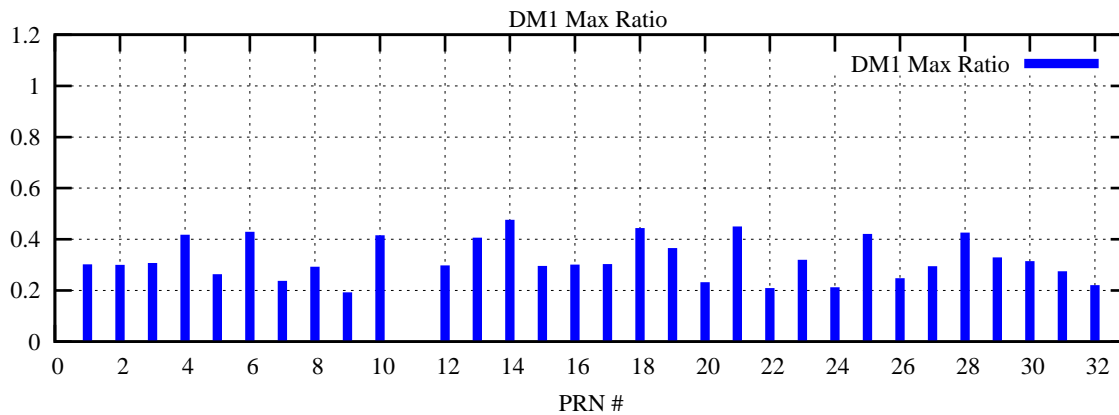

Ratio (PRN Bias/Threshold)

GpsWeek 2157 Day 5

Skinny (Type 0): PRN 8 22
Broad (Type 2): PRN 7 15 17 21 24