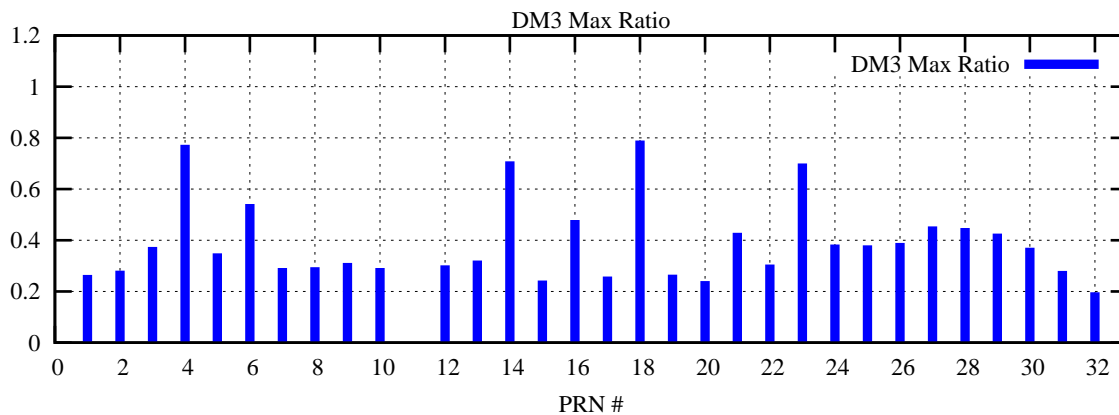

Ratio (PRN Bias/Threshold)

GpsWeek 2157 Day 5

Skinny (Type 0): PRN 8 22
Broad (Type 2): PRN 7 15 17 21 24