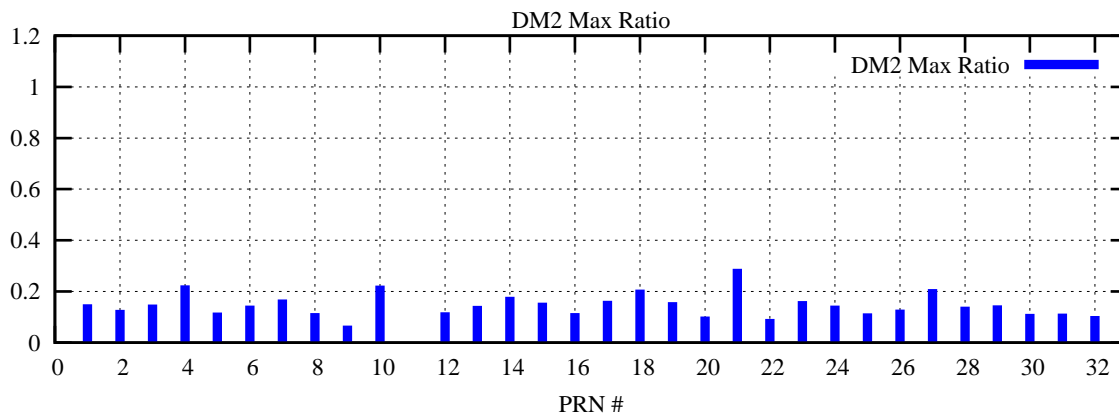

Ratio (PRN Bias/Threshold)

GpsWeek 2157 Day 5

Skinny (Type 0): PRN 8 22
Broad (Type 2): PRN 7 15 17 21 24