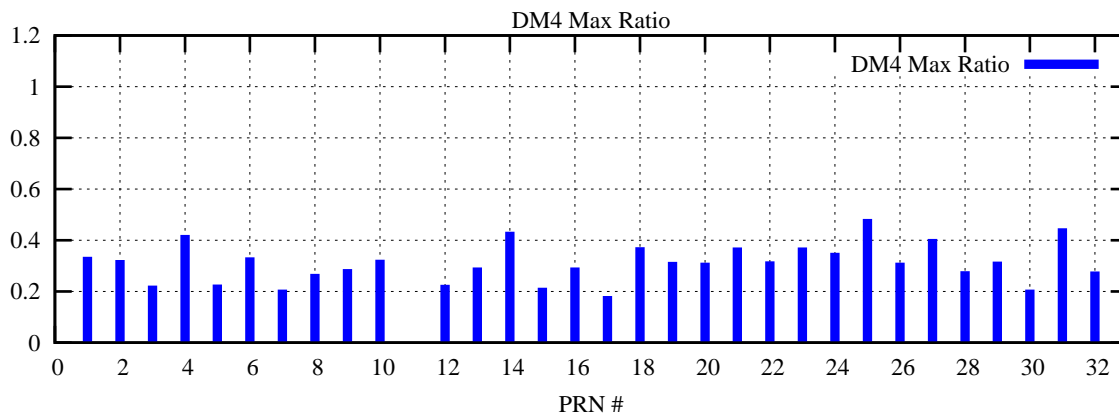

Ratio (PRN Bias/Threshold)

GpsWeek 2158 Day 0

Skinny (Type 0): PRN 8 22
Broad (Type 2): PRN 7 15 17 21 24