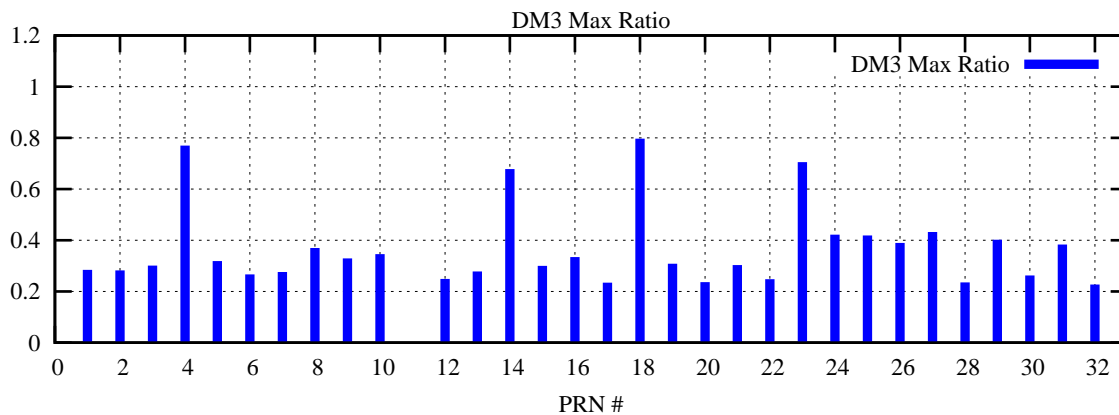

Ratio (PRN Bias/Threshold)

GpsWeek 2158 Day 0

Skinny (Type 0): PRN 8 22
Broad (Type 2): PRN 7 15 17 21 24