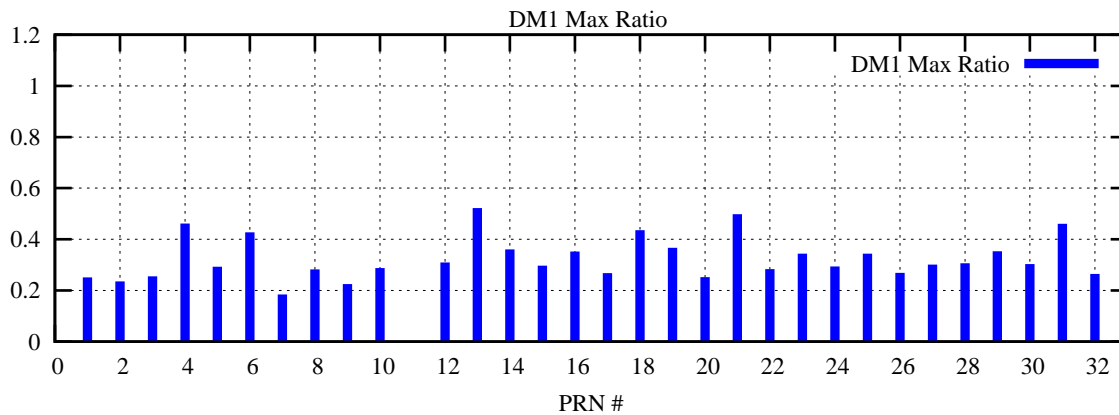

Ratio (PRN Bias/Threshold)

GpsWeek 2158 Day 0

Skinny (Type 0): PRN 8 22
Broad (Type 2): PRN 7 15 17 21 24