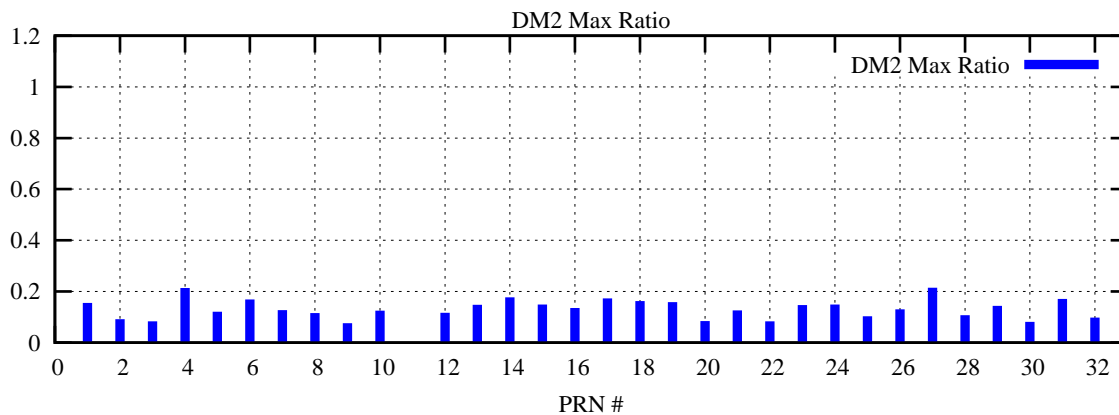

Ratio (PRN Bias/Threshold)

GpsWeek 2158 Day 0

Skinny (Type 0): PRN 8 22
Broad (Type 2): PRN 7 15 17 21 24