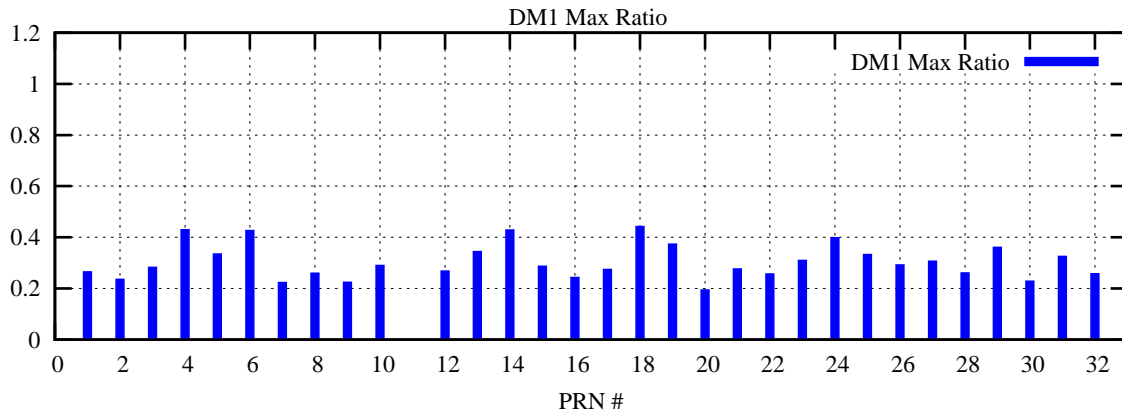

Ratio (PRN Bias/Threshold)

GpsWeek 2158 Day 1

Skinny (Type 0): PRN 8 22
Broad (Type 2): PRN 7 15 17 21 24