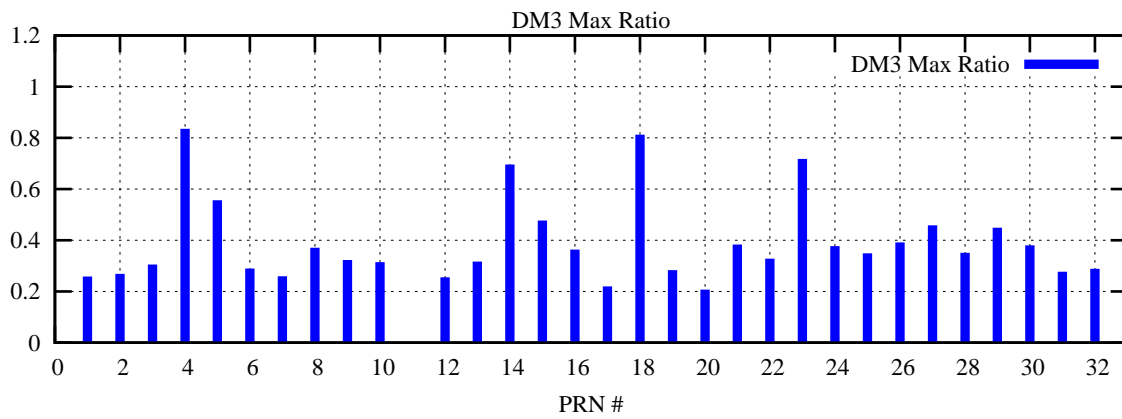

Ratio (PRN Bias/Threshold)

GpsWeek 2158 Day 1

Skinny (Type 0): PRN 8 22
Broad (Type 2): PRN 7 15 17 21 24