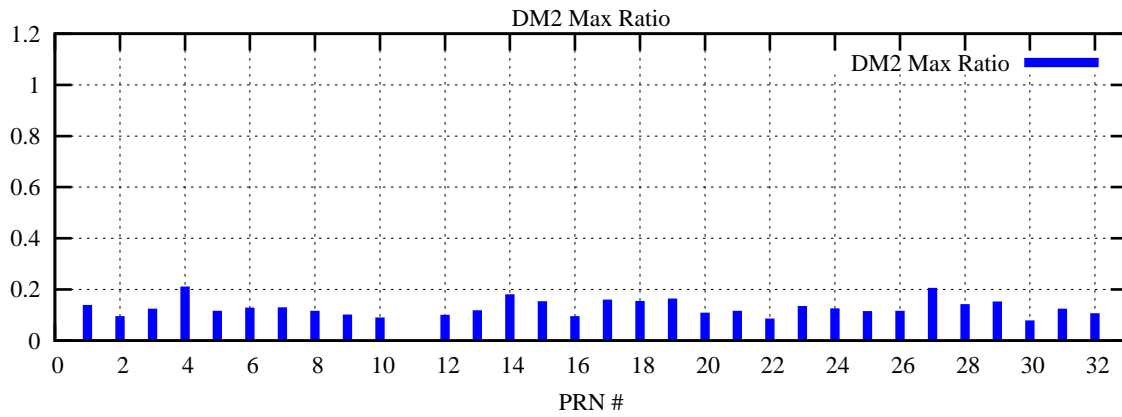

Ratio (PRN Bias/Threshold)

GpsWeek 2158 Day 1

Skinny (Type 0): PRN 8 22
Broad (Type 2): PRN 7 15 17 21 24