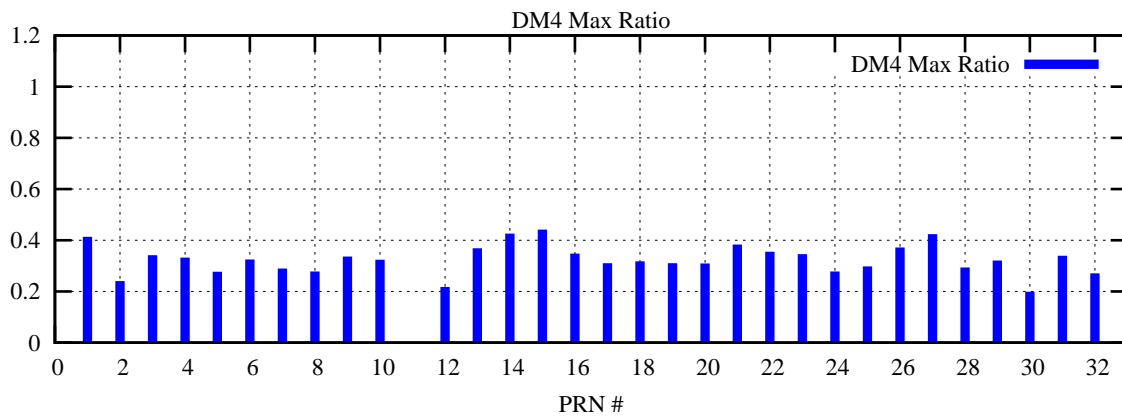

Ratio (PRN Bias/Threshold)

GpsWeek 2158 Day 1

Skinny (Type 0): PRN 8 22
Broad (Type 2): PRN 7 15 17 21 24