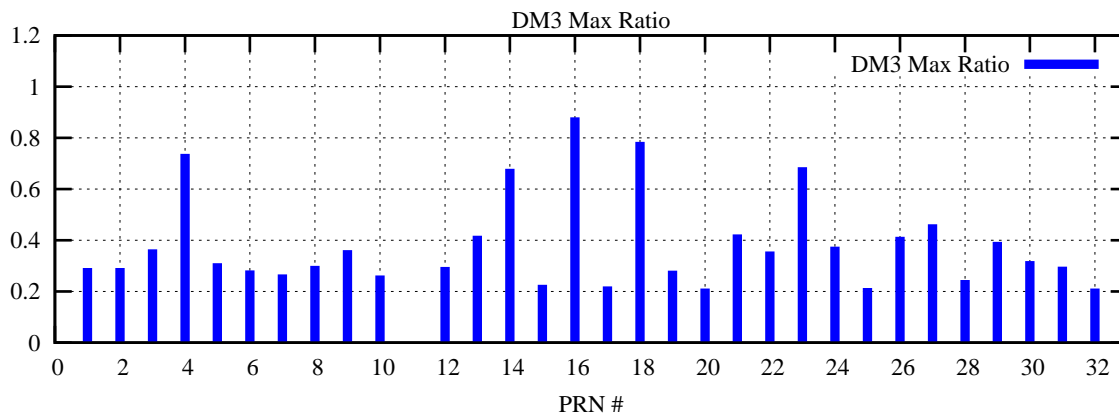

Ratio (PRN Bias/Threshold)

GpsWeek 2158 Day 3

Skinny (Type 0): PRN 8 22
Broad (Type 2): PRN 7 15 17 21 24