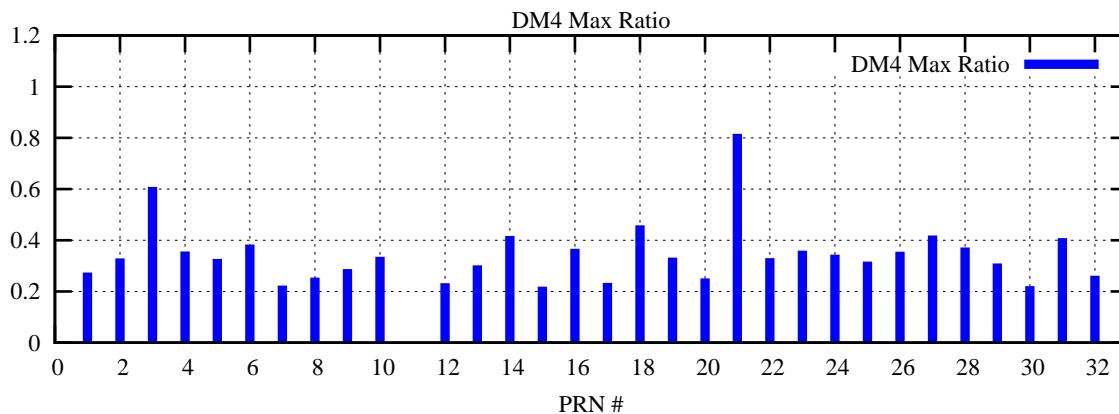

Ratio (PRN Bias/Threshold)

GpsWeek 2158 Day 3

Skinny (Type 0): PRN 8 22
Broad (Type 2): PRN 7 15 17 21 24