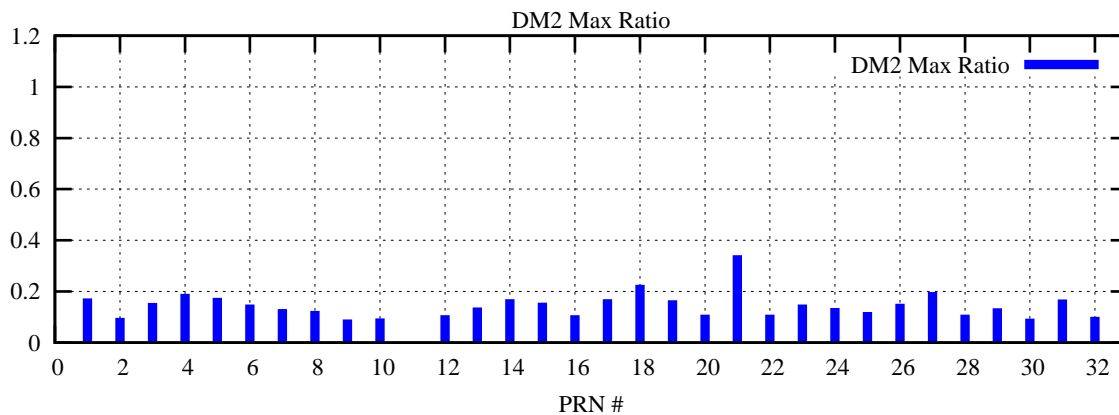

Ratio (PRN Bias/Threshold)

GpsWeek 2158 Day 3

Skinny (Type 0): PRN 8 22
Broad (Type 2): PRN 7 15 17 21 24