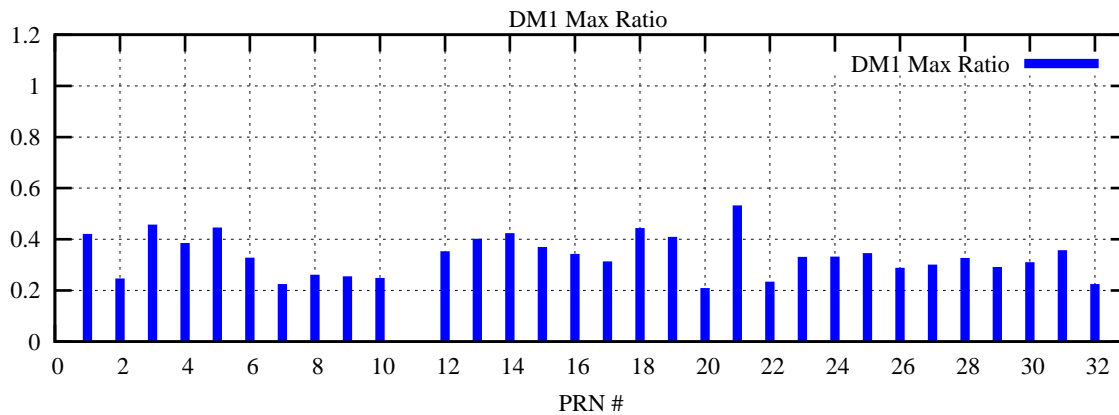

Ratio (PRN Bias/Threshold)

GpsWeek 2158 Day 3

Skinny (Type 0): PRN 8 22
Broad (Type 2): PRN 7 15 17 21 24