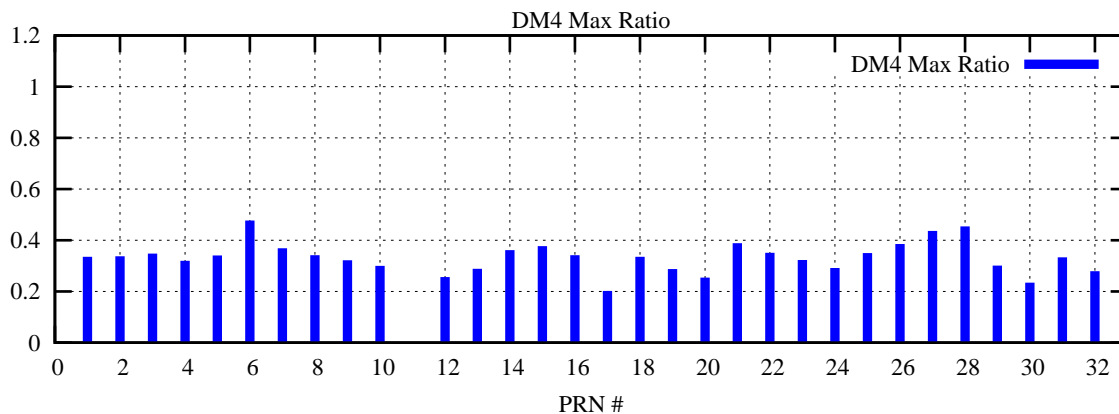

Ratio (PRN Bias/Threshold)

GpsWeek 2158 Day 4

Skinny (Type 0): PRN 8 22
Broad (Type 2): PRN 7 15 17 21 24