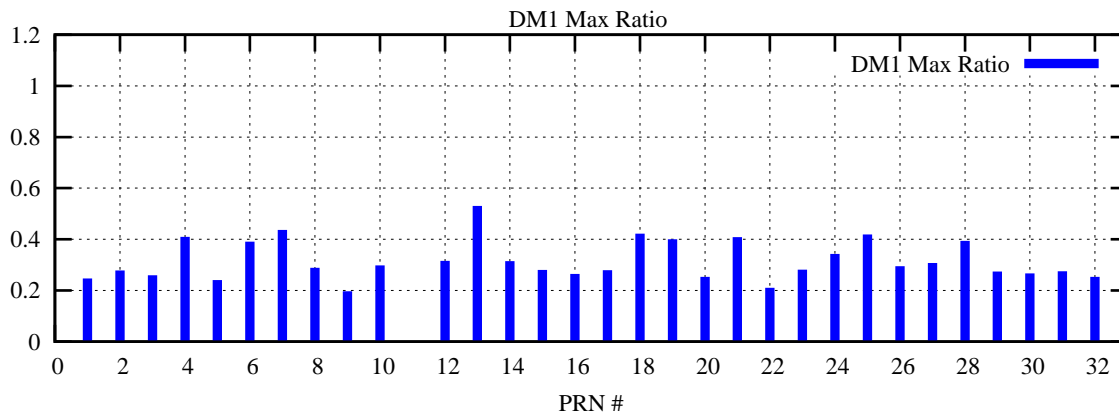

Ratio (PRN Bias/Threshold)

GpsWeek 2158 Day 4

Skinny (Type 0): PRN 8 22
Broad (Type 2): PRN 7 15 17 21 24