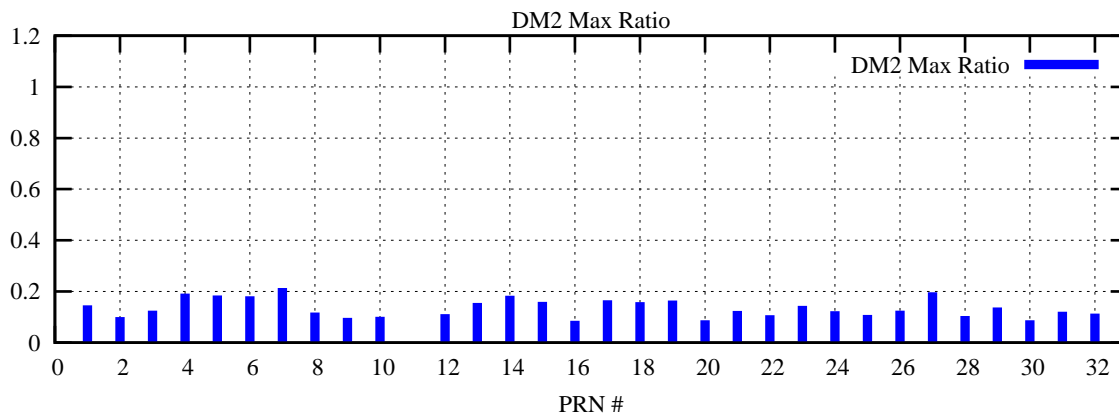

Ratio (PRN Bias/Threshold)

GpsWeek 2158 Day 4

Skinny (Type 0): PRN 8 22
Broad (Type 2): PRN 7 15 17 21 24