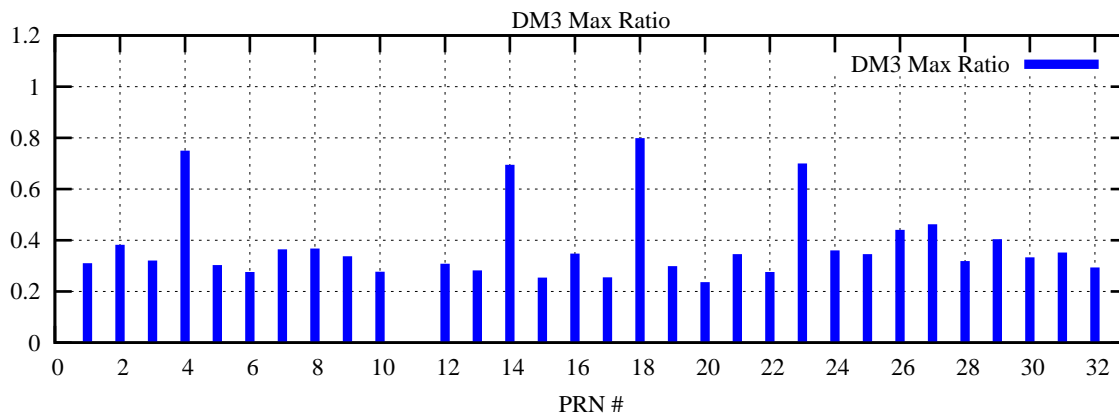

Ratio (PRN Bias/Threshold)

GpsWeek 2158 Day 4

Skinny (Type 0): PRN 8 22
Broad (Type 2): PRN 7 15 17 21 24