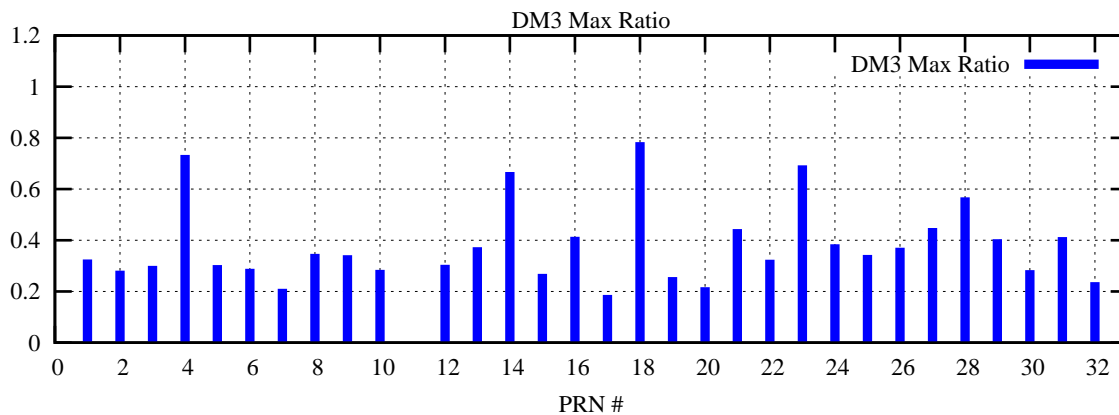

Ratio (PRN Bias/Threshold)

GpsWeek 2158 Day 5

Skinny (Type 0): PRN 8 22
Broad (Type 2): PRN 7 15 17 21 24