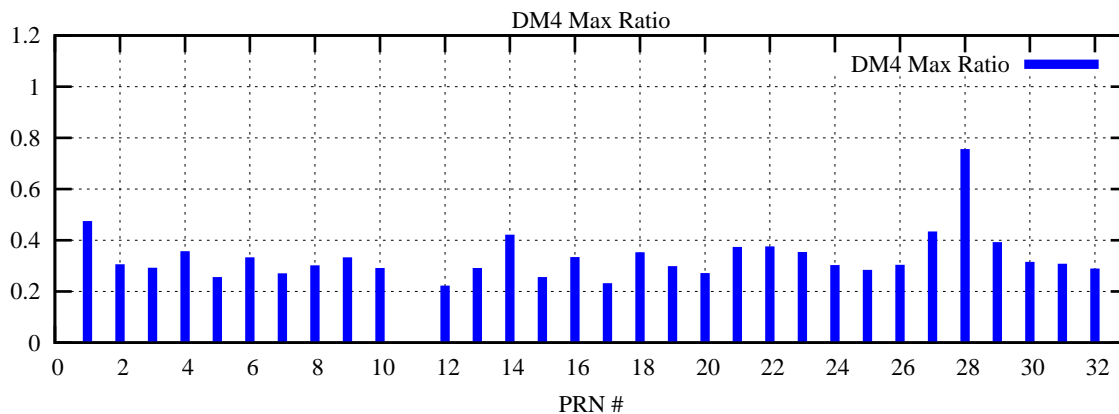

Ratio (PRN Bias/Threshold)

GpsWeek 2158 Day 5

Skinny (Type 0): PRN 8 22
Broad (Type 2): PRN 7 15 17 21 24