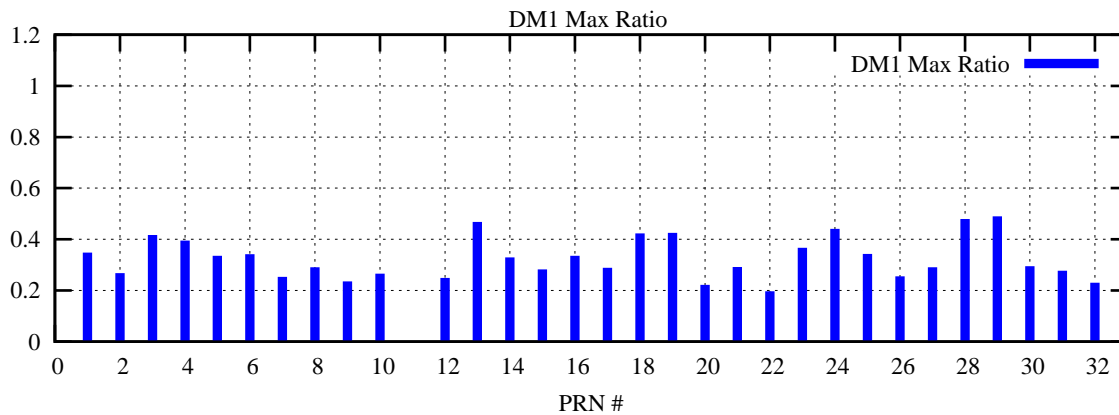

Ratio (PRN Bias/Threshold)

GpsWeek 2158 Day 5

Skinny (Type 0): PRN 8 22
Broad (Type 2): PRN 7 15 17 21 24