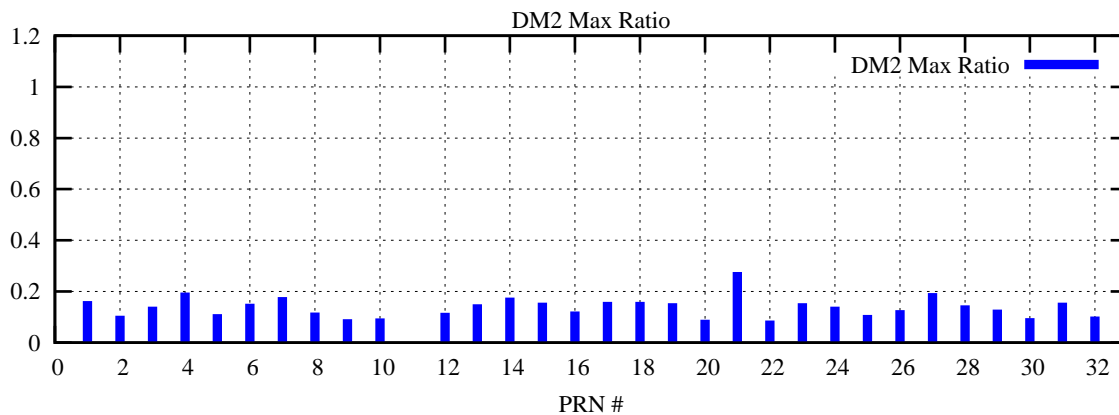

Ratio (PRN Bias/Threshold)

GpsWeek 2158 Day 5

Skinny (Type 0): PRN 8 22
Broad (Type 2): PRN 7 15 17 21 24