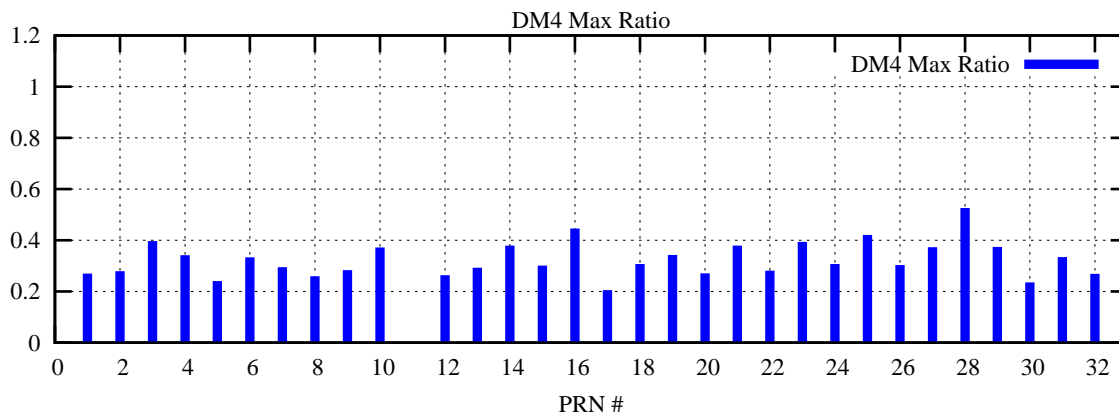

Ratio (PRN Bias/Threshold)

GpsWeek 2158 Day 6

Skinny (Type 0): PRN 8 22  
Broad (Type 2): PRN 7 15 17 21 24