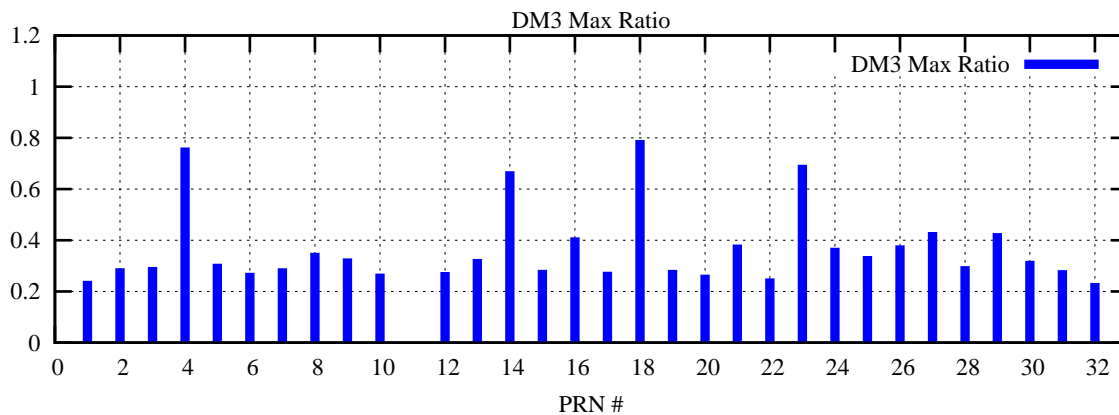

Ratio (PRN Bias/Threshold)

GpsWeek 2158 Day 6

Skinny (Type 0): PRN 8 22  
Broad (Type 2): PRN 7 15 17 21 24