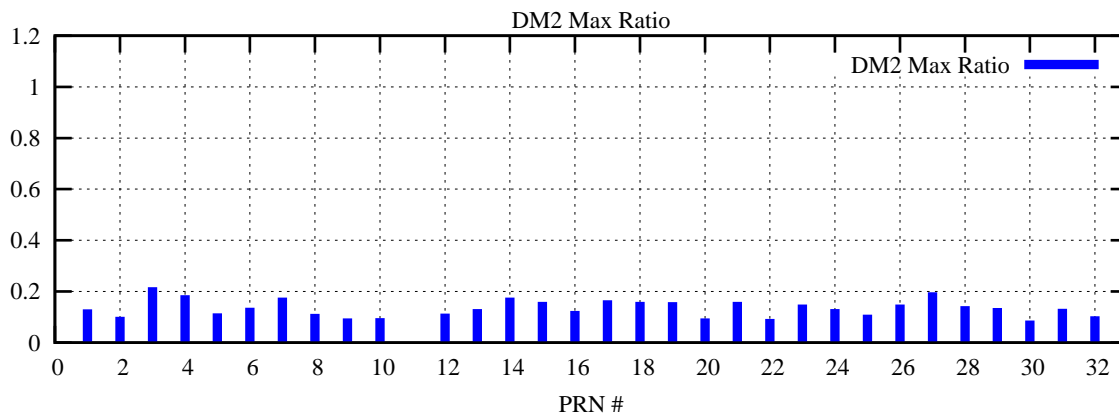

Ratio (PRN Bias/Threshold)

GpsWeek 2158 Day 6

Skinny (Type 0): PRN 8 22  
Broad (Type 2): PRN 7 15 17 21 24