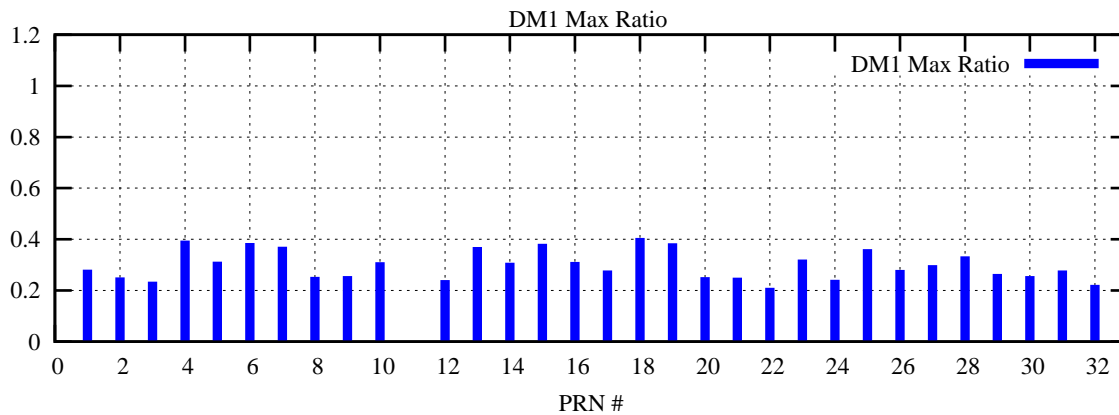

Ratio (PRN Bias/Threshold)

GpsWeek 2158 Day 6

Skinny (Type 0): PRN 8 22  
Broad (Type 2): PRN 7 15 17 21 24